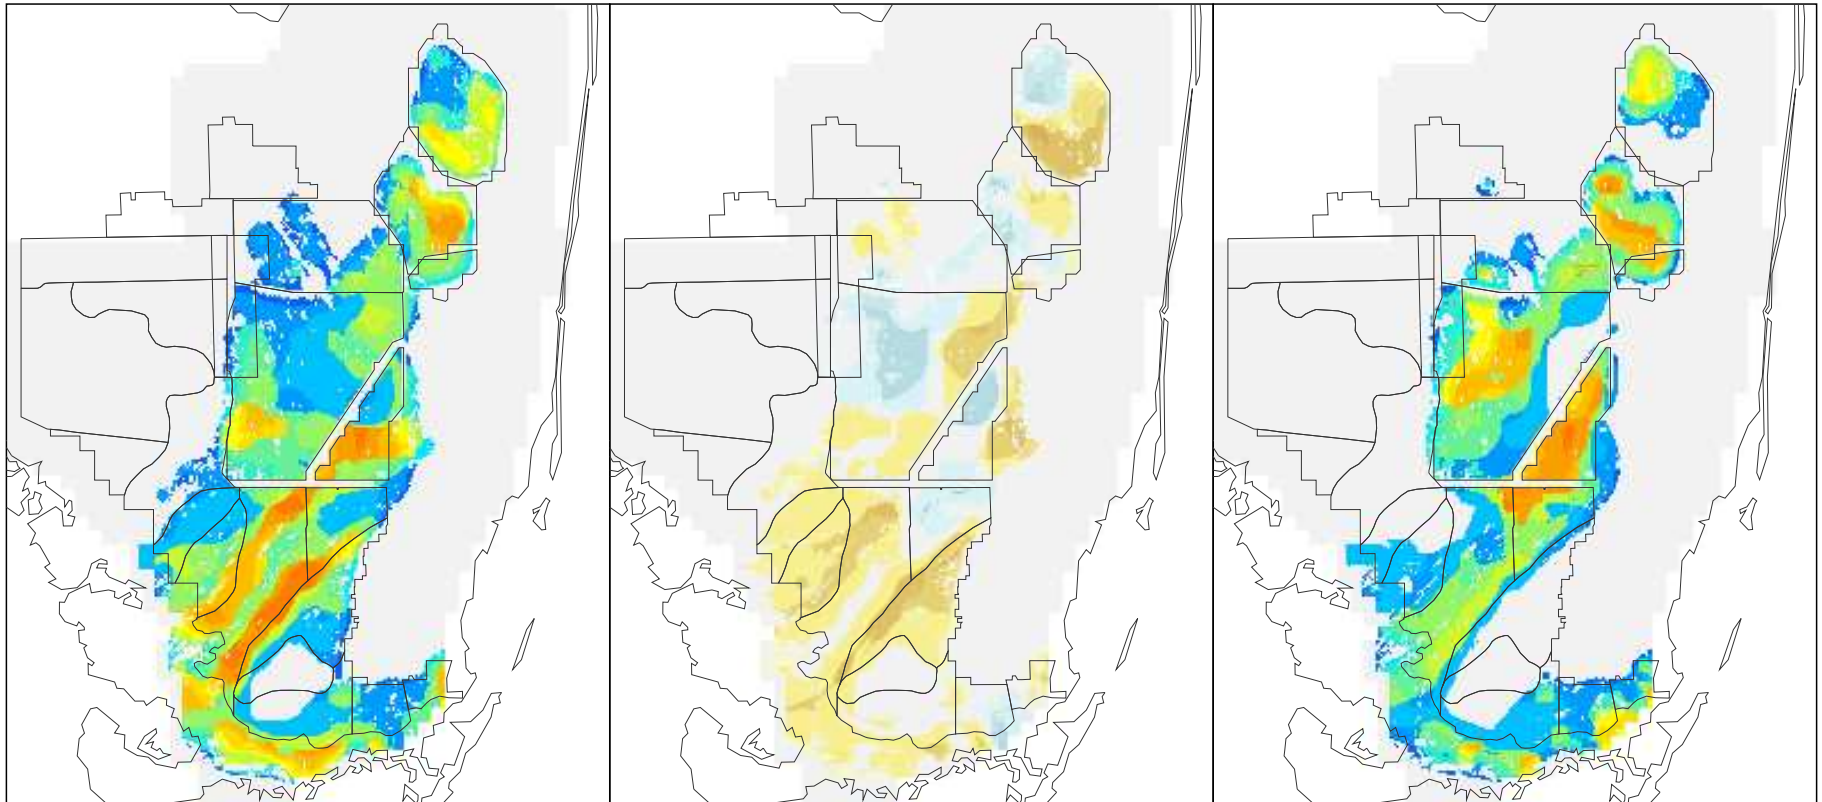

NSM Ver 4.6F

NSM Ver 4.6F - 2000B1 (2 mile)

2000B1 (2 mile)

Foraging Condition Index Value

Difference Legend

Long Legged Wading Bird Foraging Condition for the Year 1982