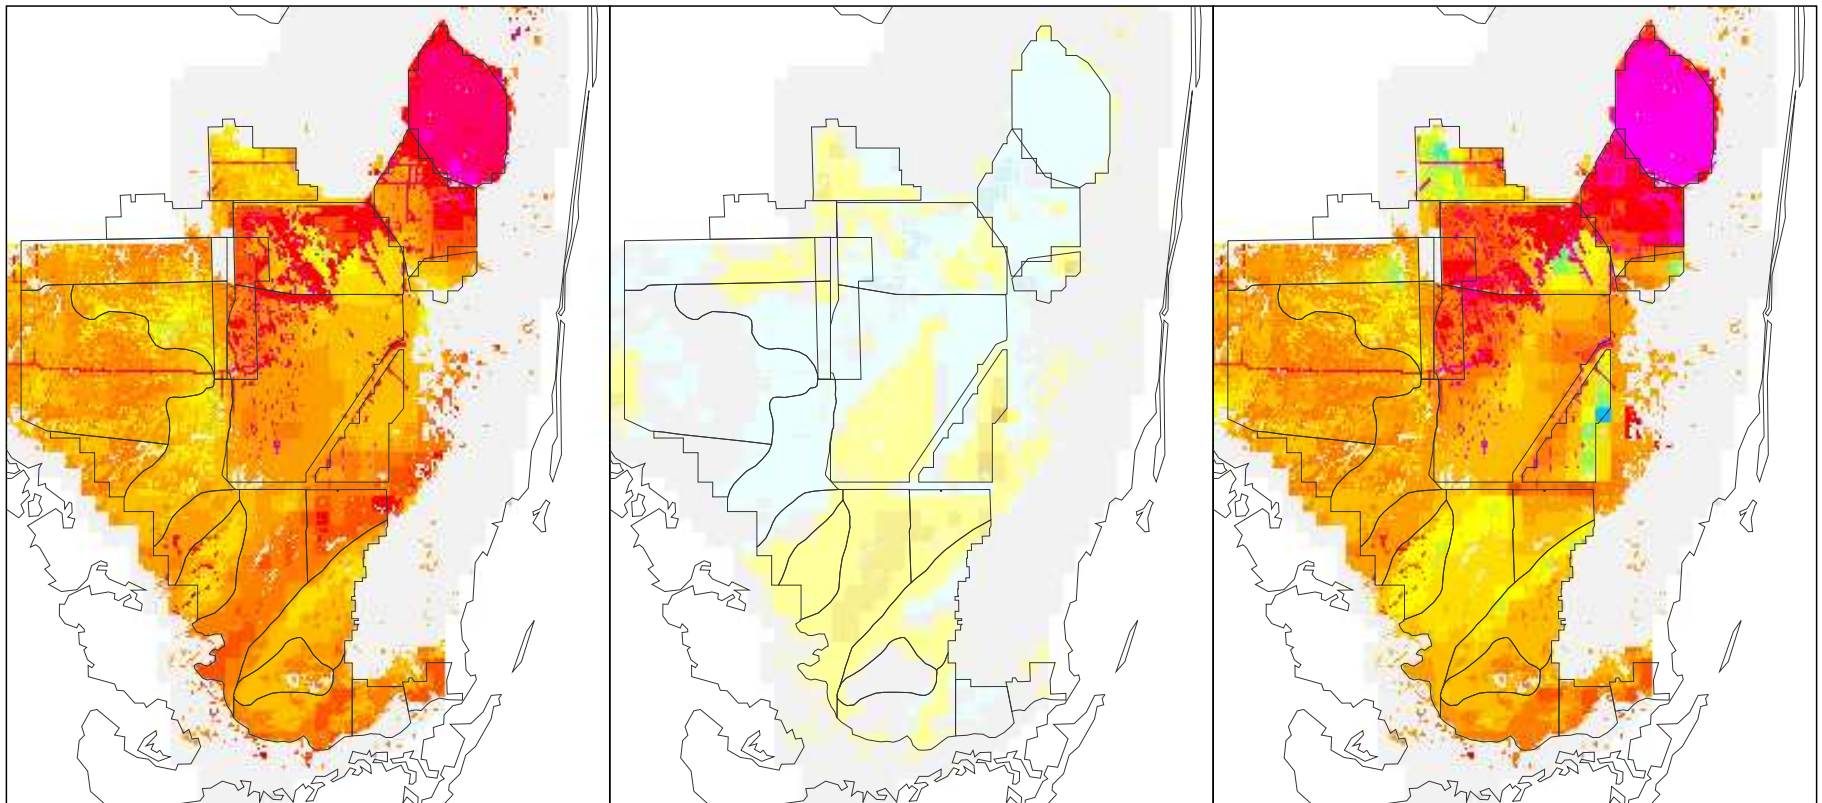

NSM Ver 4.6F

NSM Ver 4.6F – 2000B1 (2 mile)

2000B1 (2 mile)

Breeding Potential Index Value

Difference Legend

Alligator Breeding Potential for the Year 1982