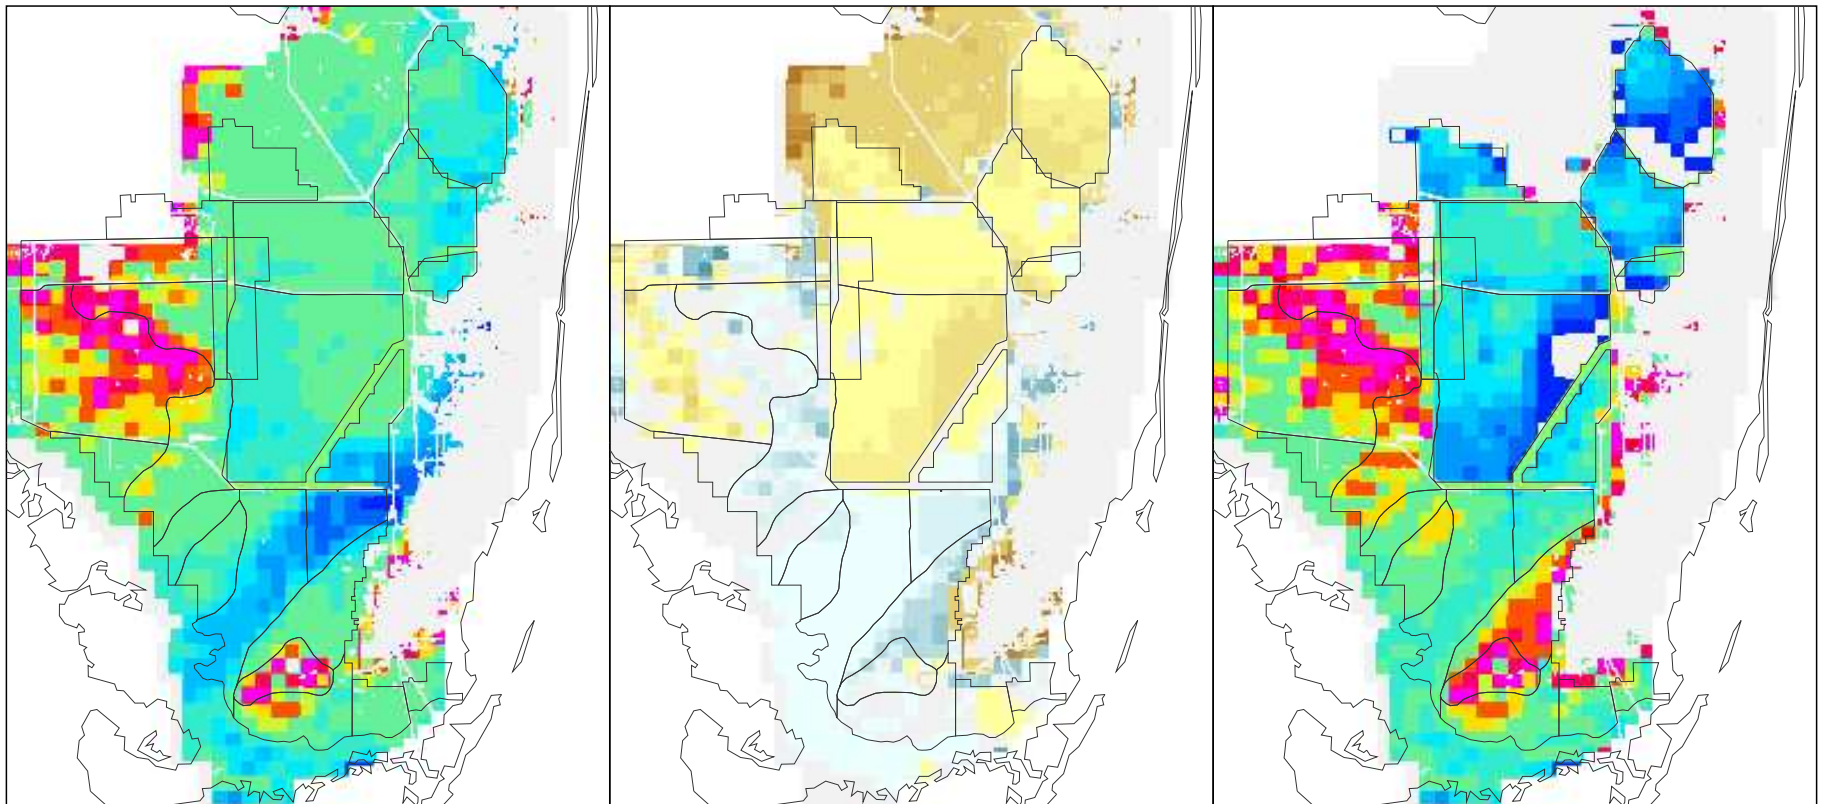

NSM Ver 4.6F

NSM Ver 4.6F – 2000B1 (2 mile)

2000B1 (2 mile)

Breeding Potential Index Value

Difference Legend

### White-tailed Deer Breeding Potential for the Year 1982