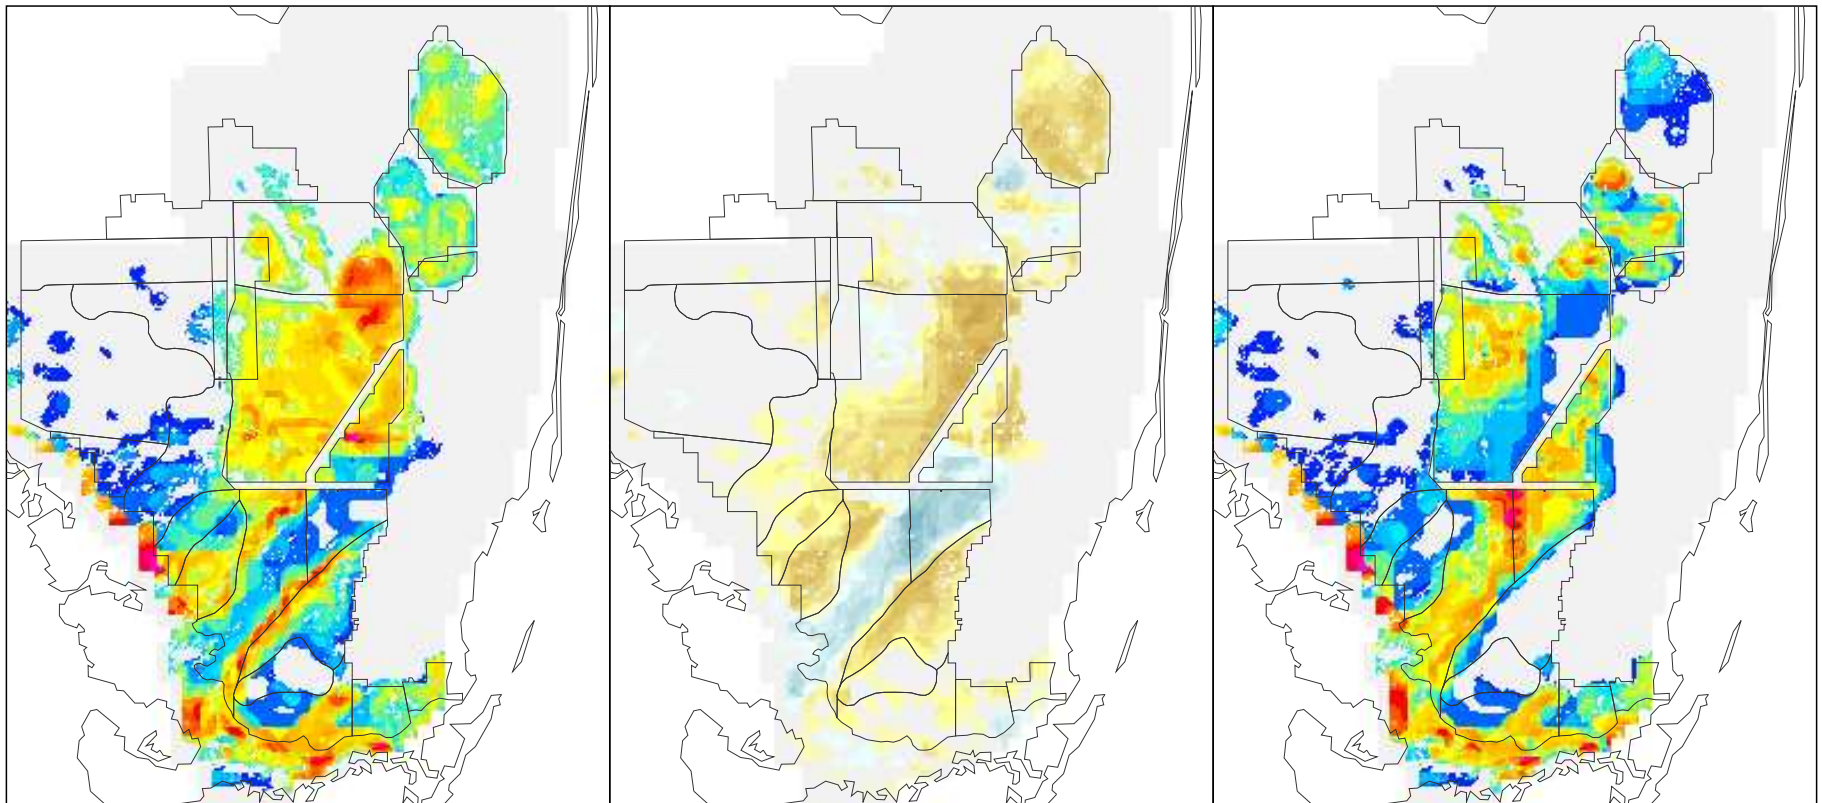

NSM Ver 4.6F

NSM Ver 4.6F – 2000B1 (2 mile)

2000B1 (2 mile)

Foraging Condition Index Value

Difference Legend

Short Legged Wading Bird Foraging Condition for the Year 1981