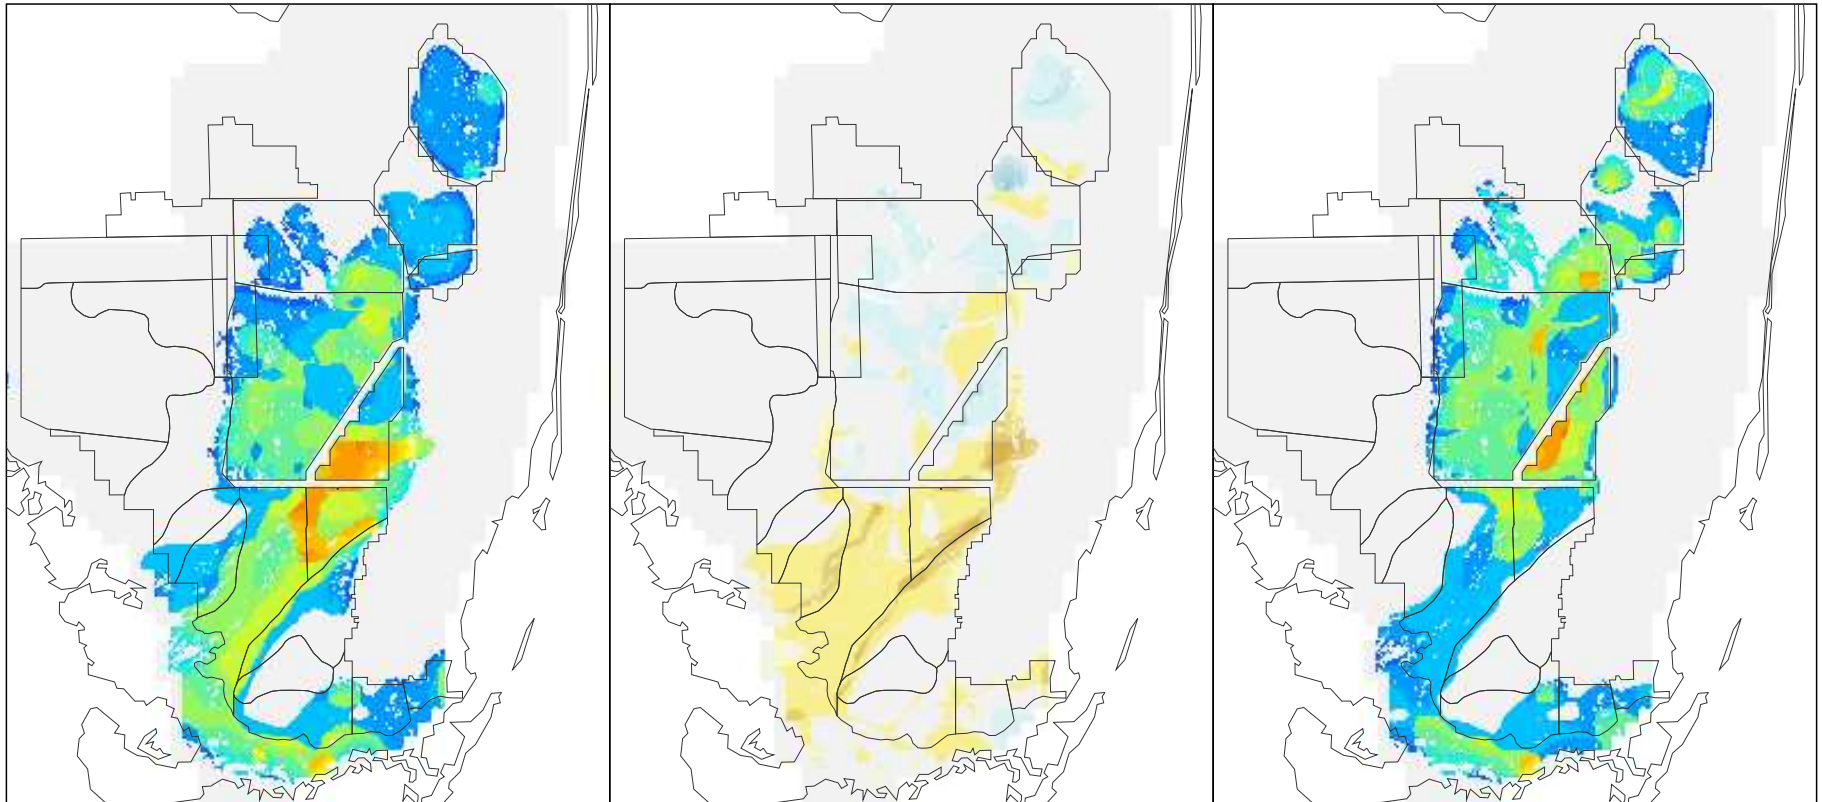

NSM Ver 4.6F

NSM Ver 4.6F – 2000B1 (2 mile)

2000B1 (2 mile)

Foraging Condition Index Value

Difference Legend

### Long Legged Wading Bird Foraging Condition for the Year 1981