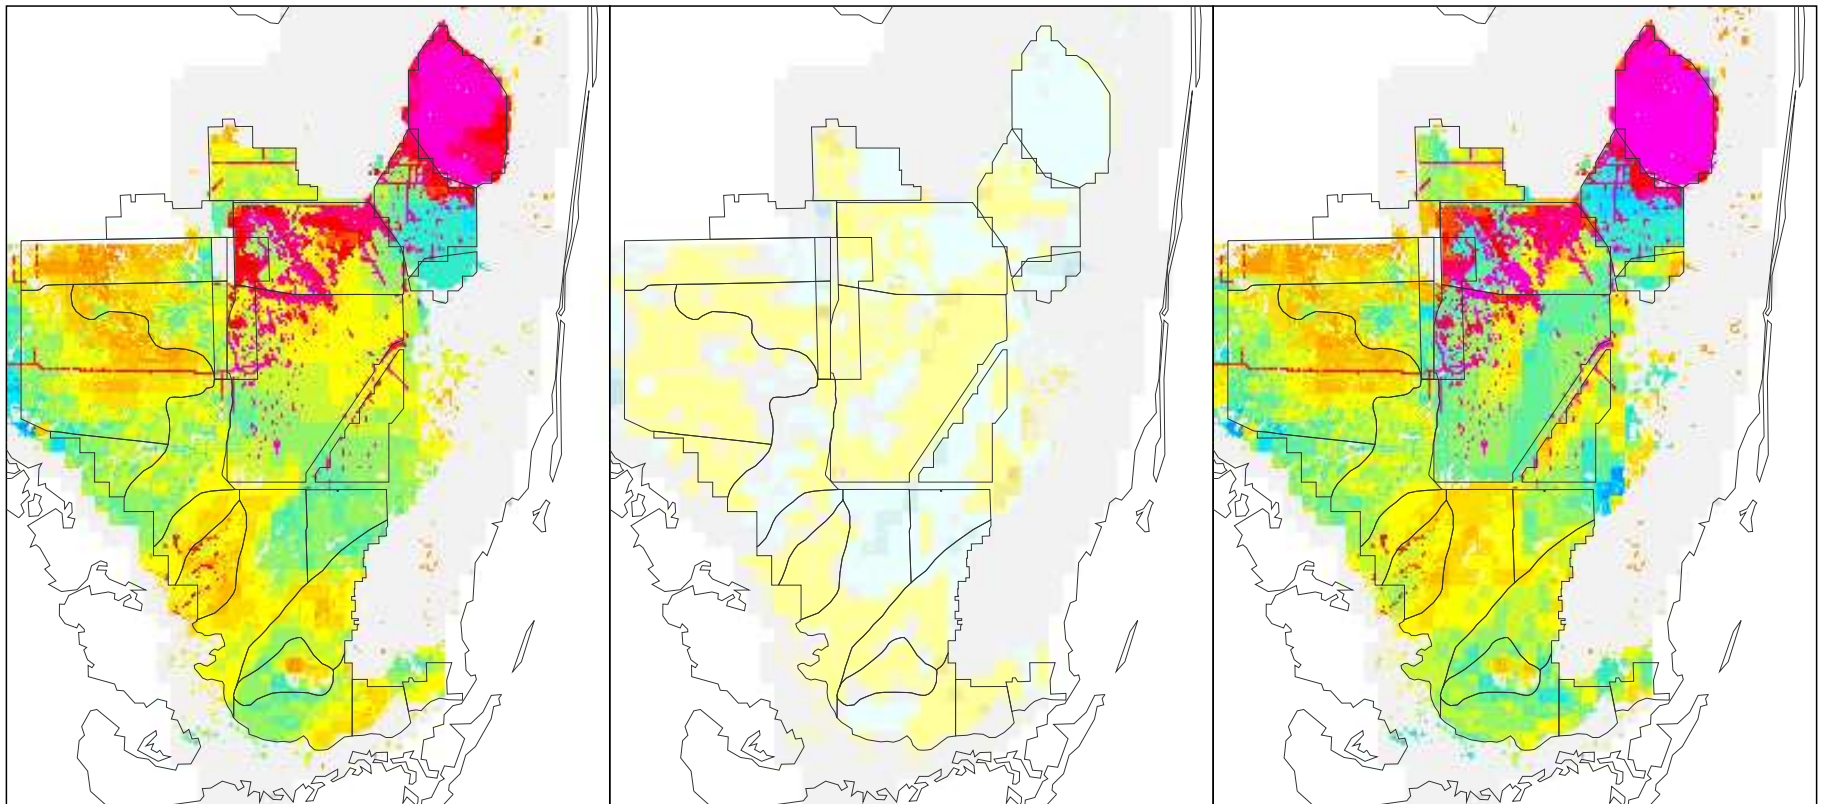

NSM Ver 4.6F

NSM Ver 4.6F - 2000B1 (2 mile)

2000B1 (2 mile)

Breeding Potential Index Value

Difference Legend

Alligator Breeding Potential for the Year 1981