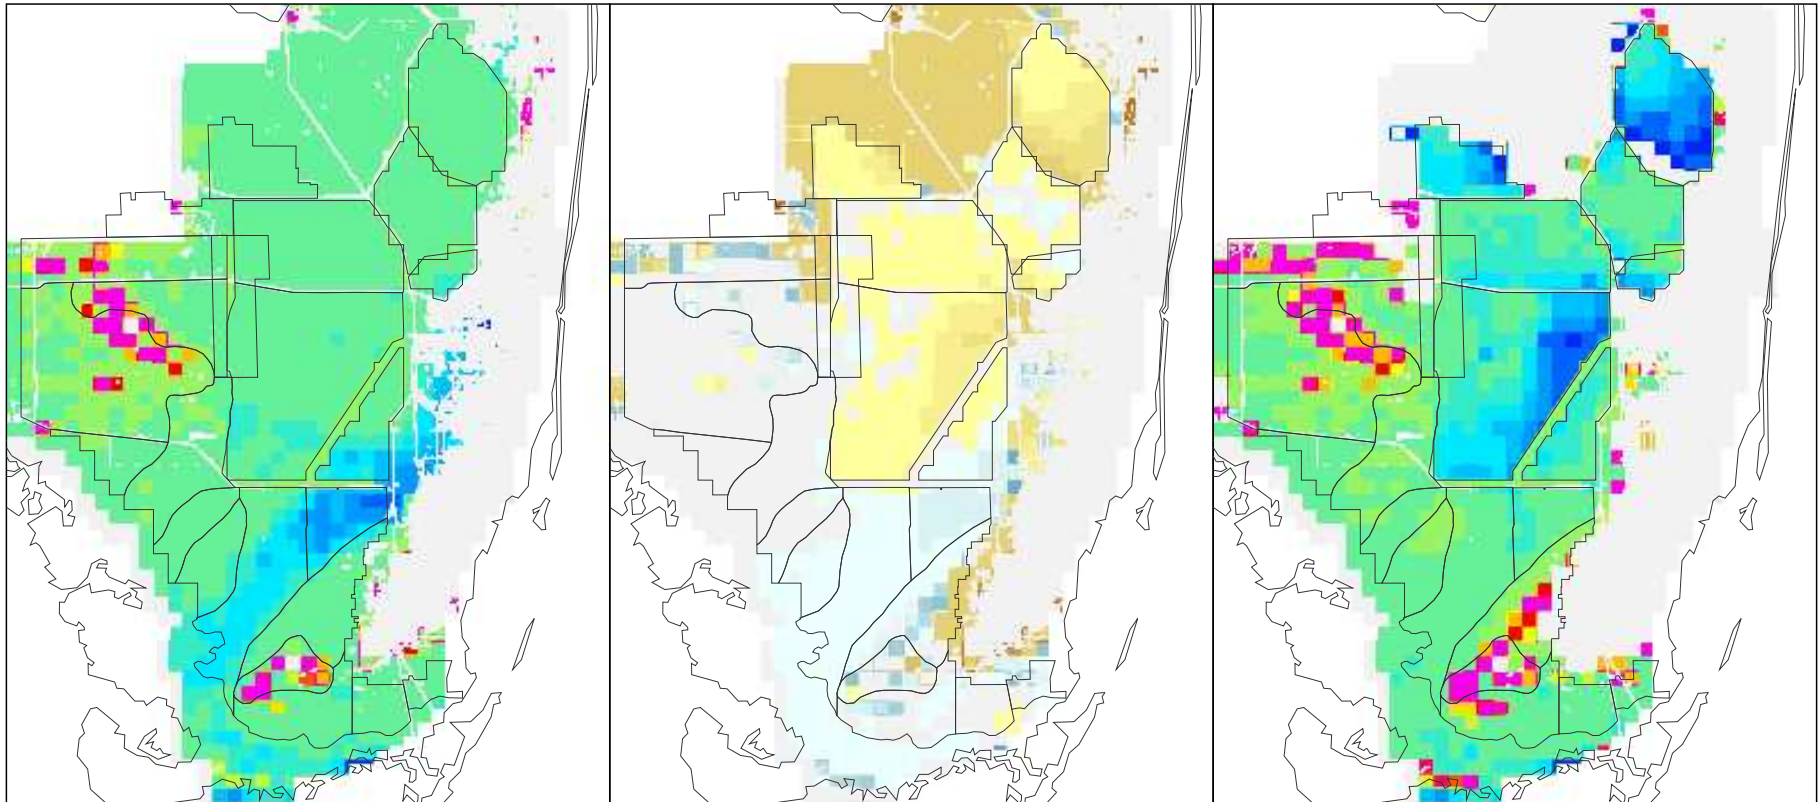

NSM Ver 4.6F

NSM Ver 4.6F – 2000B1 (2 mile)

2000B1 (2 mile)

Breeding Potential Index Value

Difference Legend

### White-tailed Deer Breeding Potential for the Year 1981