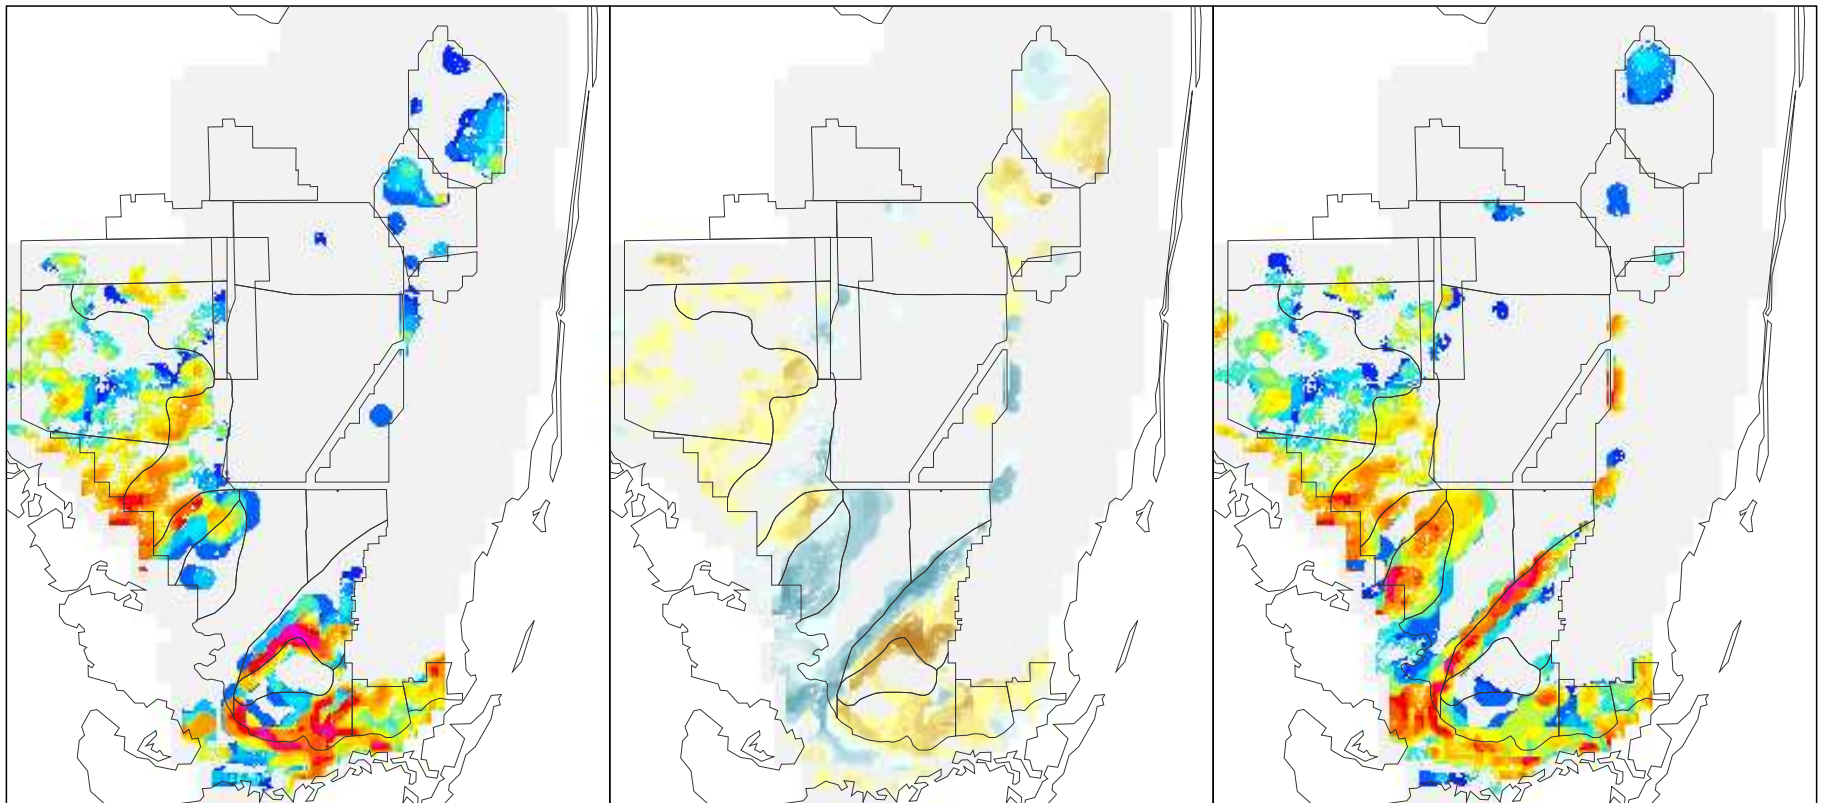

NSM Ver 4.6F

NSM Ver 4.6F – 2000B1 (2 mile)

2000B1 (2 mile)

Foraging Condition Index Value

Difference Legend

Short Legged Wading Bird Foraging Condition for the Year 1980