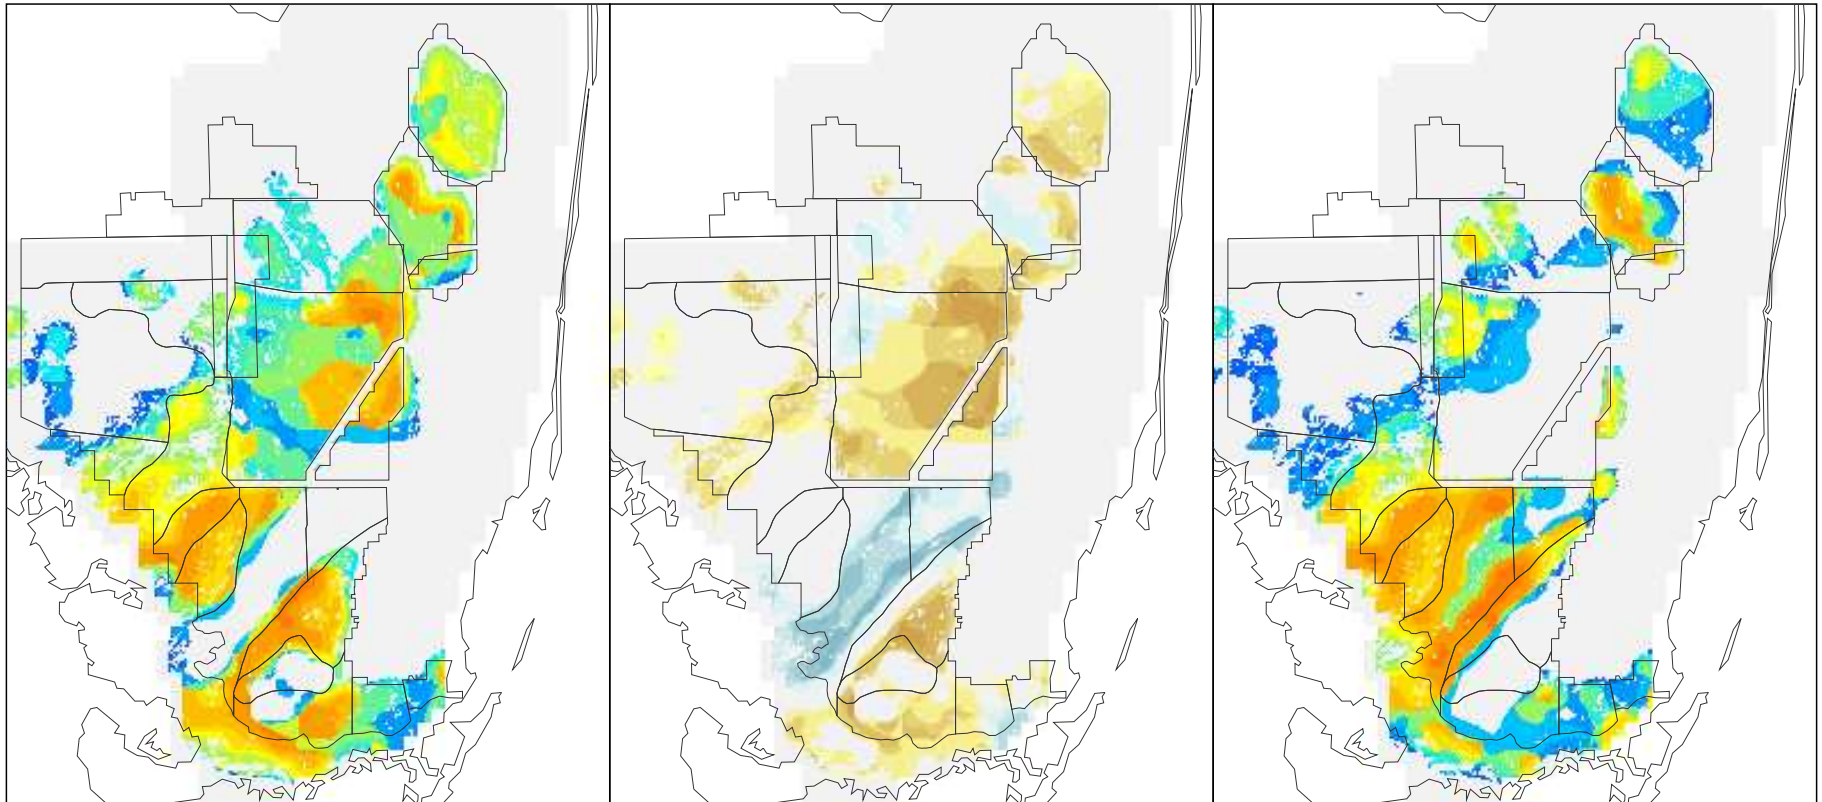

NSM Ver 4.6F

NSM Ver 4.6F – 2000B1 (2 mile)

2000B1 (2 mile)

Foraging Condition Index Value

Difference Legend

### Long Legged Wading Bird Foraging Condition for the Year 1980