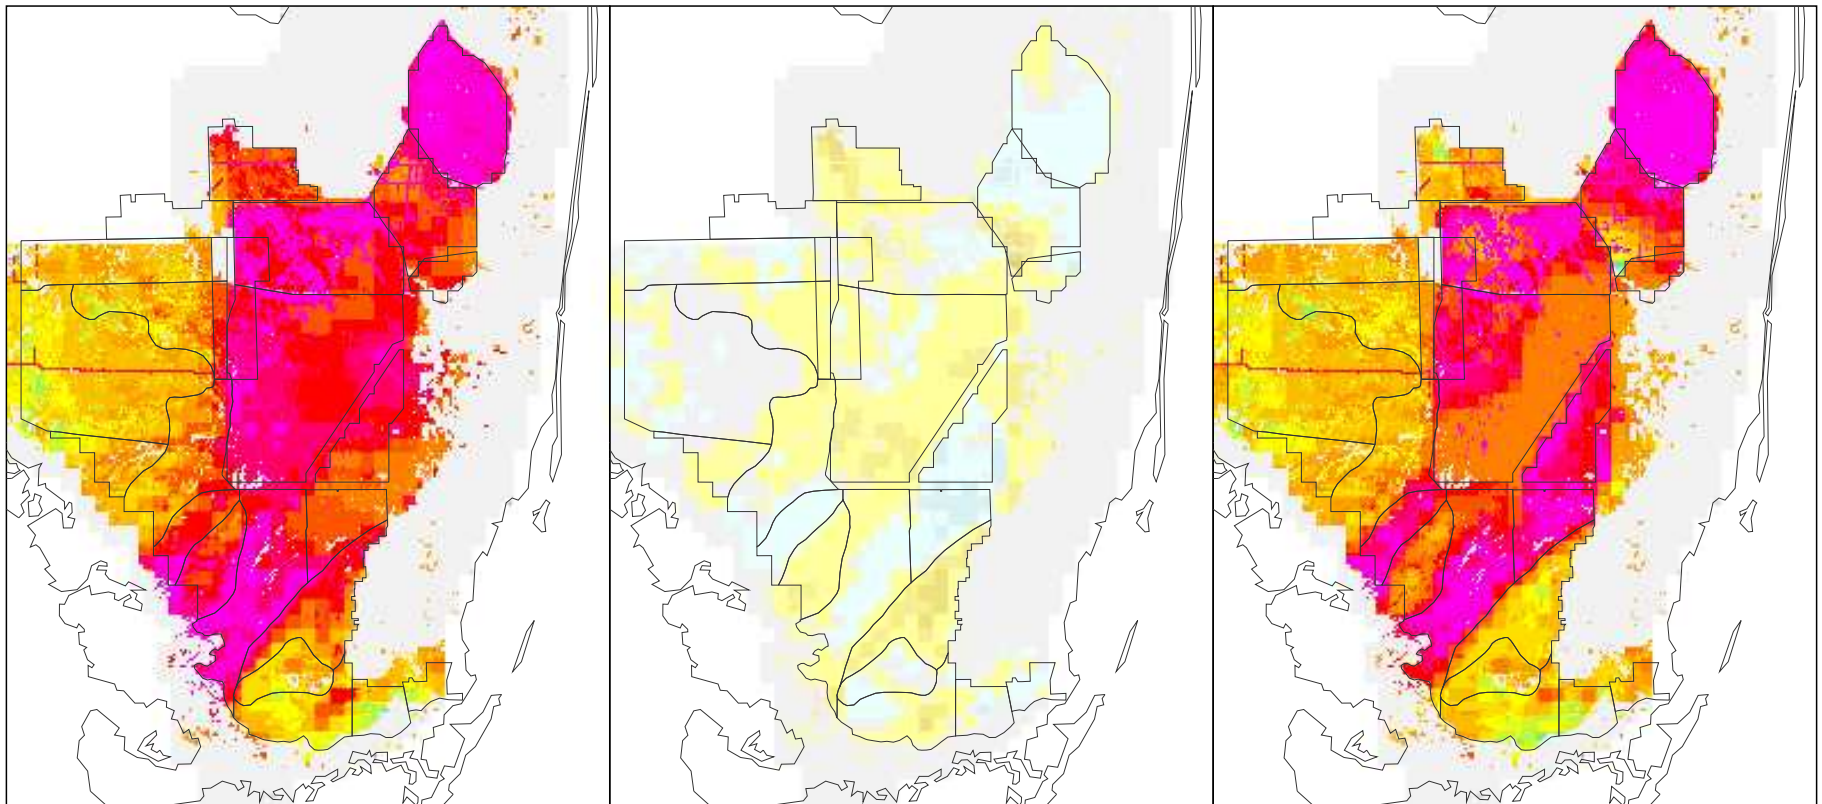

NSM Ver 4.6F

NSM Ver 4.6F - 2000B1 (2 mile)

2000B1 (2 mile)

Breeding Potential Index Value

Difference Legend

### Alligator Breeding Potential for the Year 1980