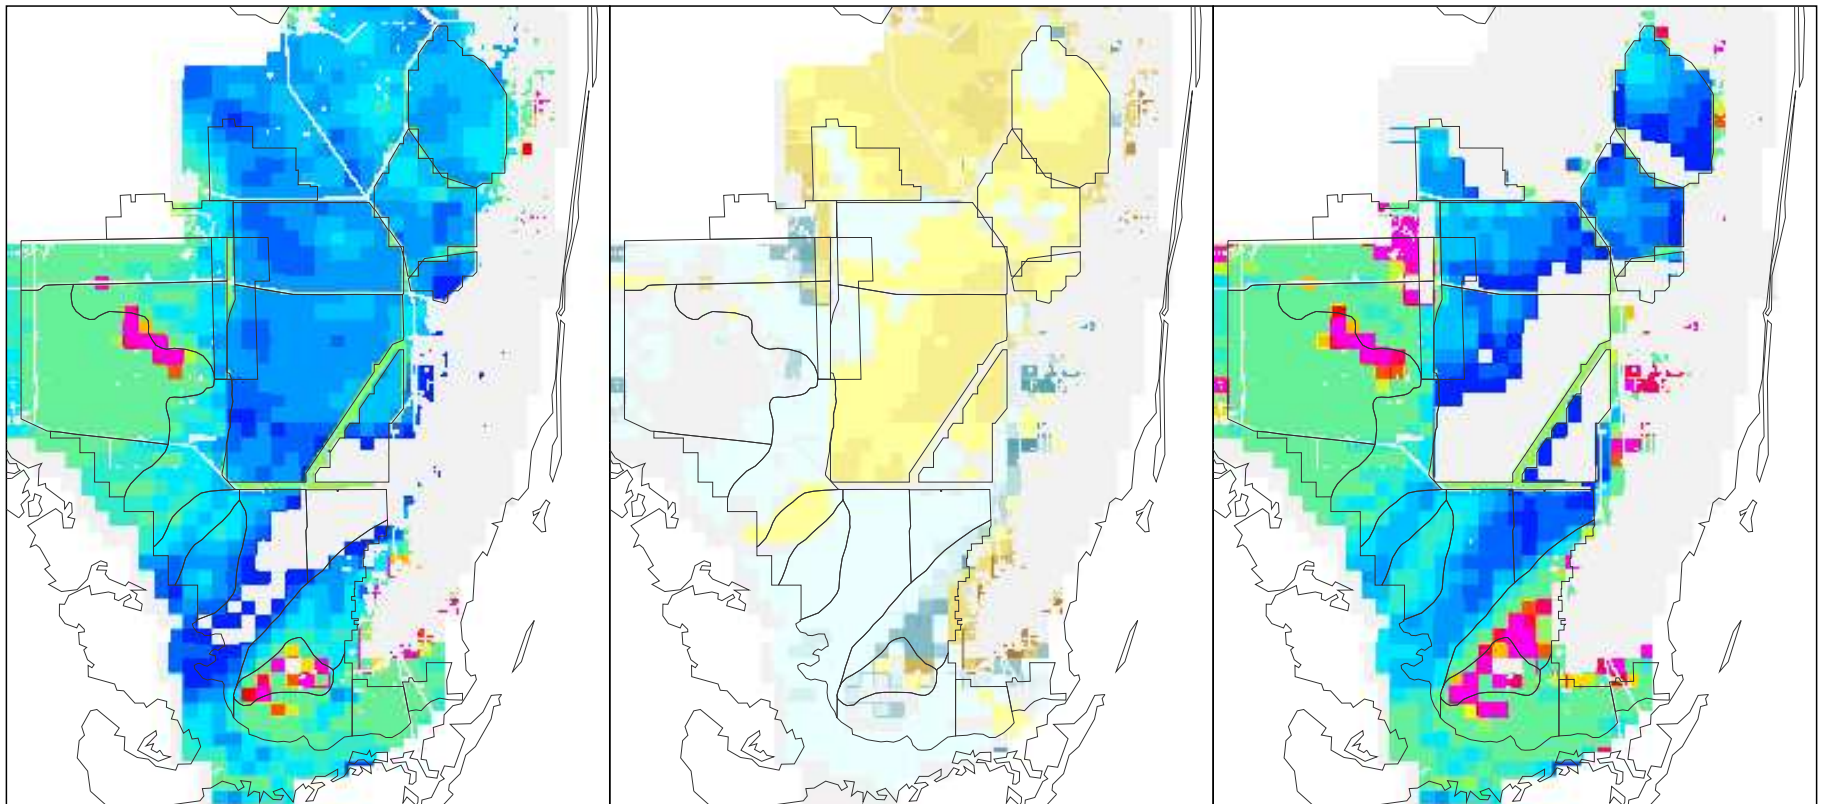

NSM Ver 4.6F

NSM Ver 4.6F – 2000B1 (2 mile)

2000B1 (2 mile)

Breeding Potential Index Value

Difference Legend

White-tailed Deer Breeding Potential for the Year 1980