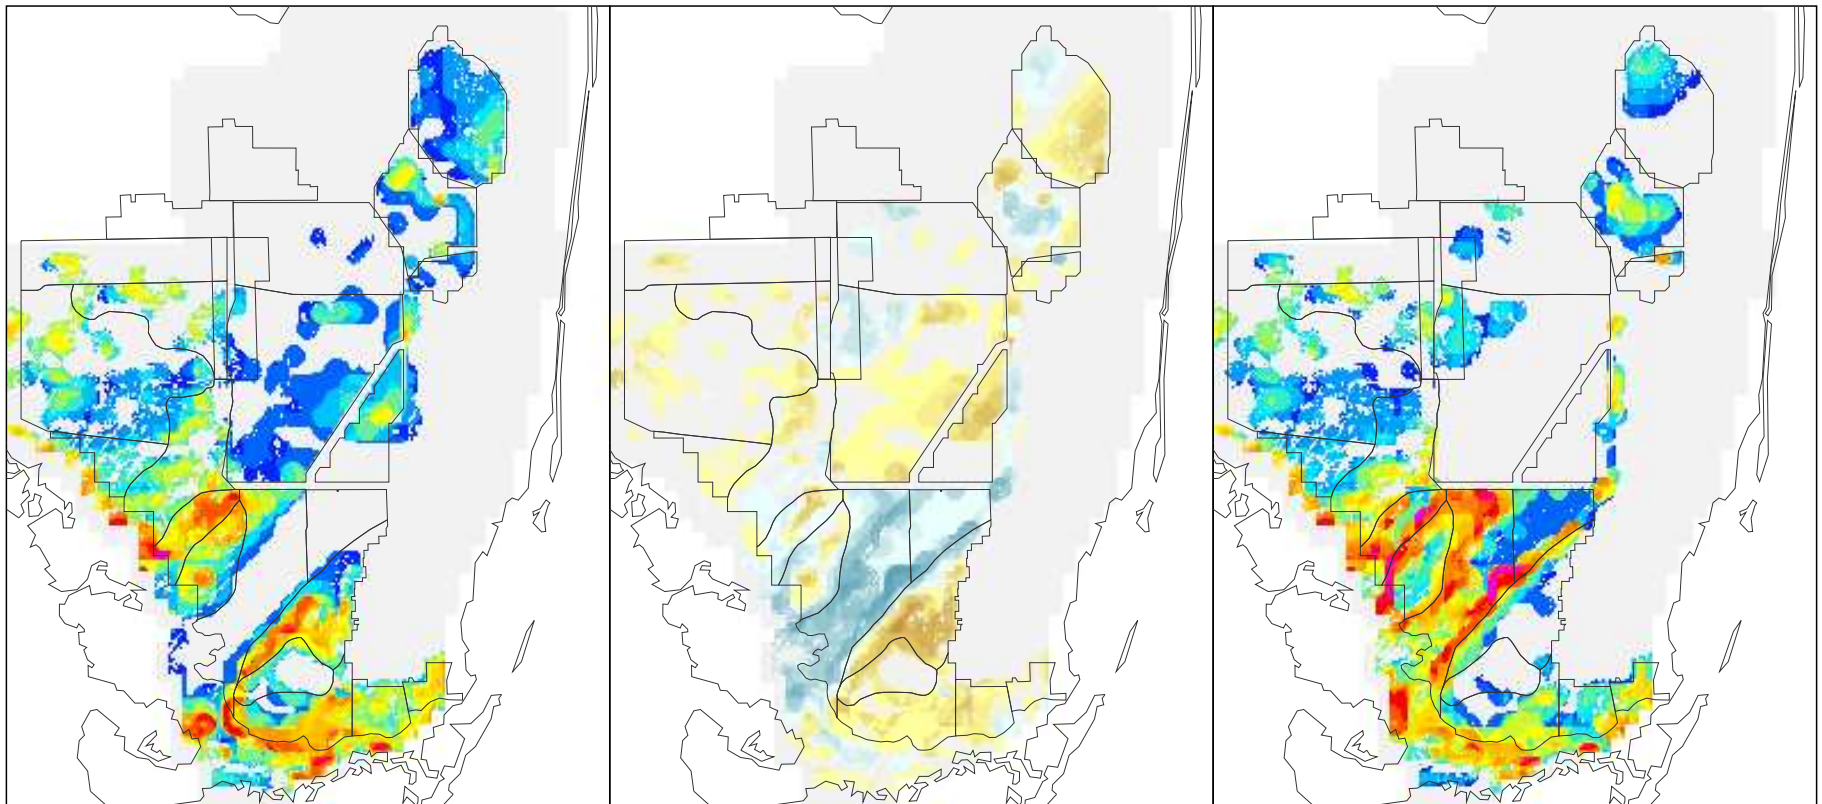

NSM Ver 4.6F

NSM Ver 4.6F – 2000B1 (2 mile)

2000B1 (2 mile)

Foraging Condition Index Value

Difference Legend

Short Legged Wading Bird Foraging Condition for the Year 1979