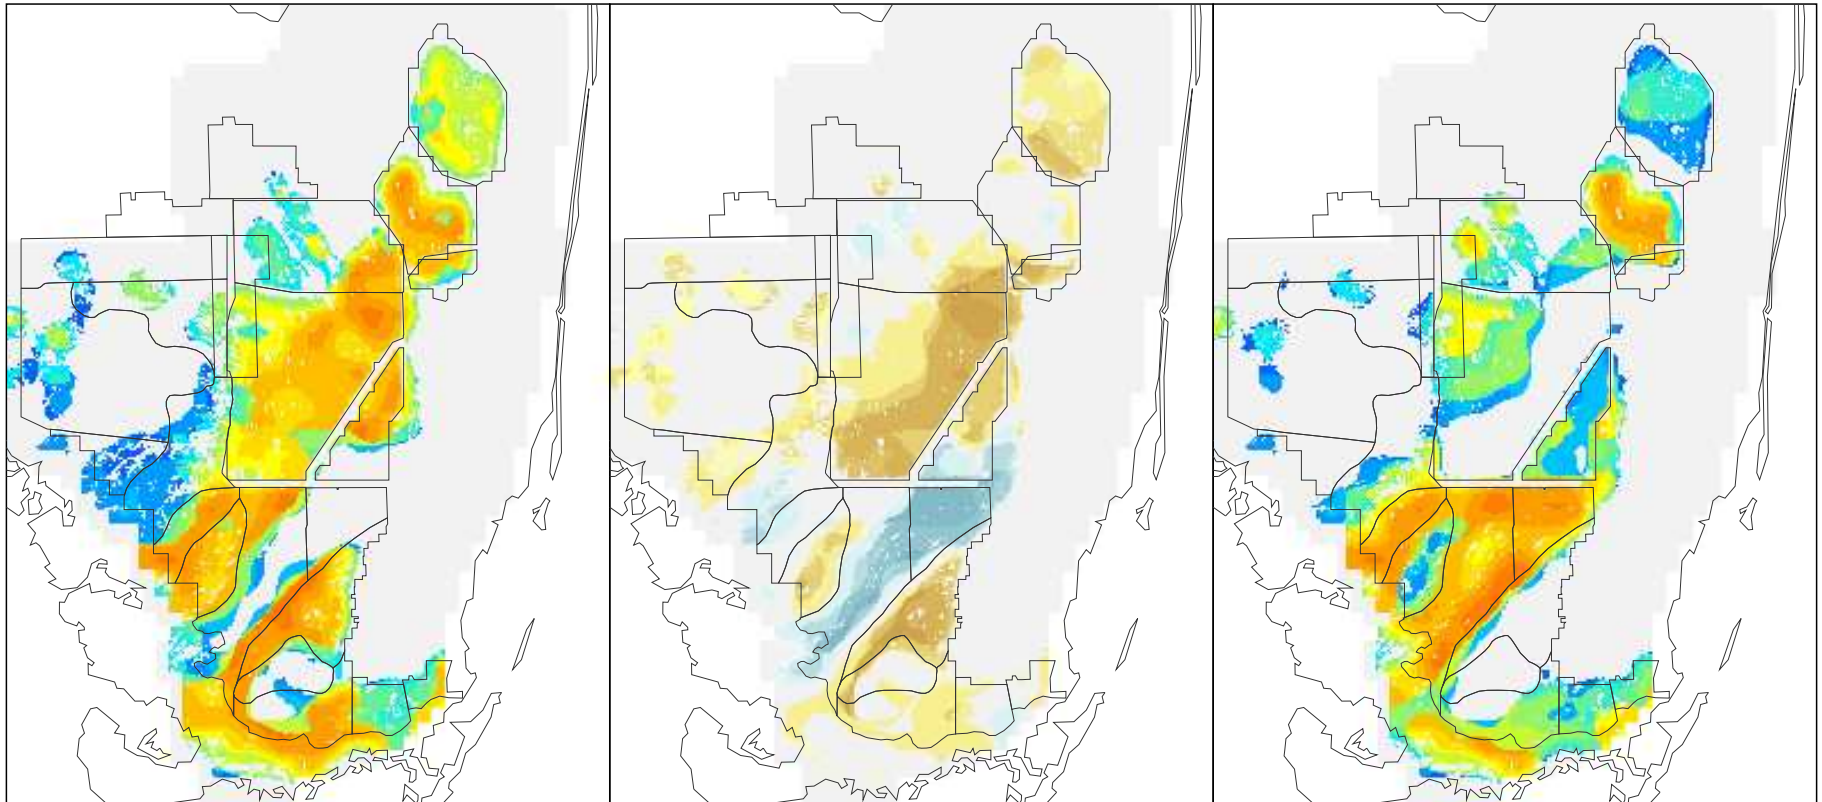

NSM Ver 4.6F

NSM Ver 4.6F – 2000B1 (2 mile)

2000B1 (2 mile)

Foraging Condition Index Value

Difference Legend

Long Legged Wading Bird Foraging Condition for the Year 1979