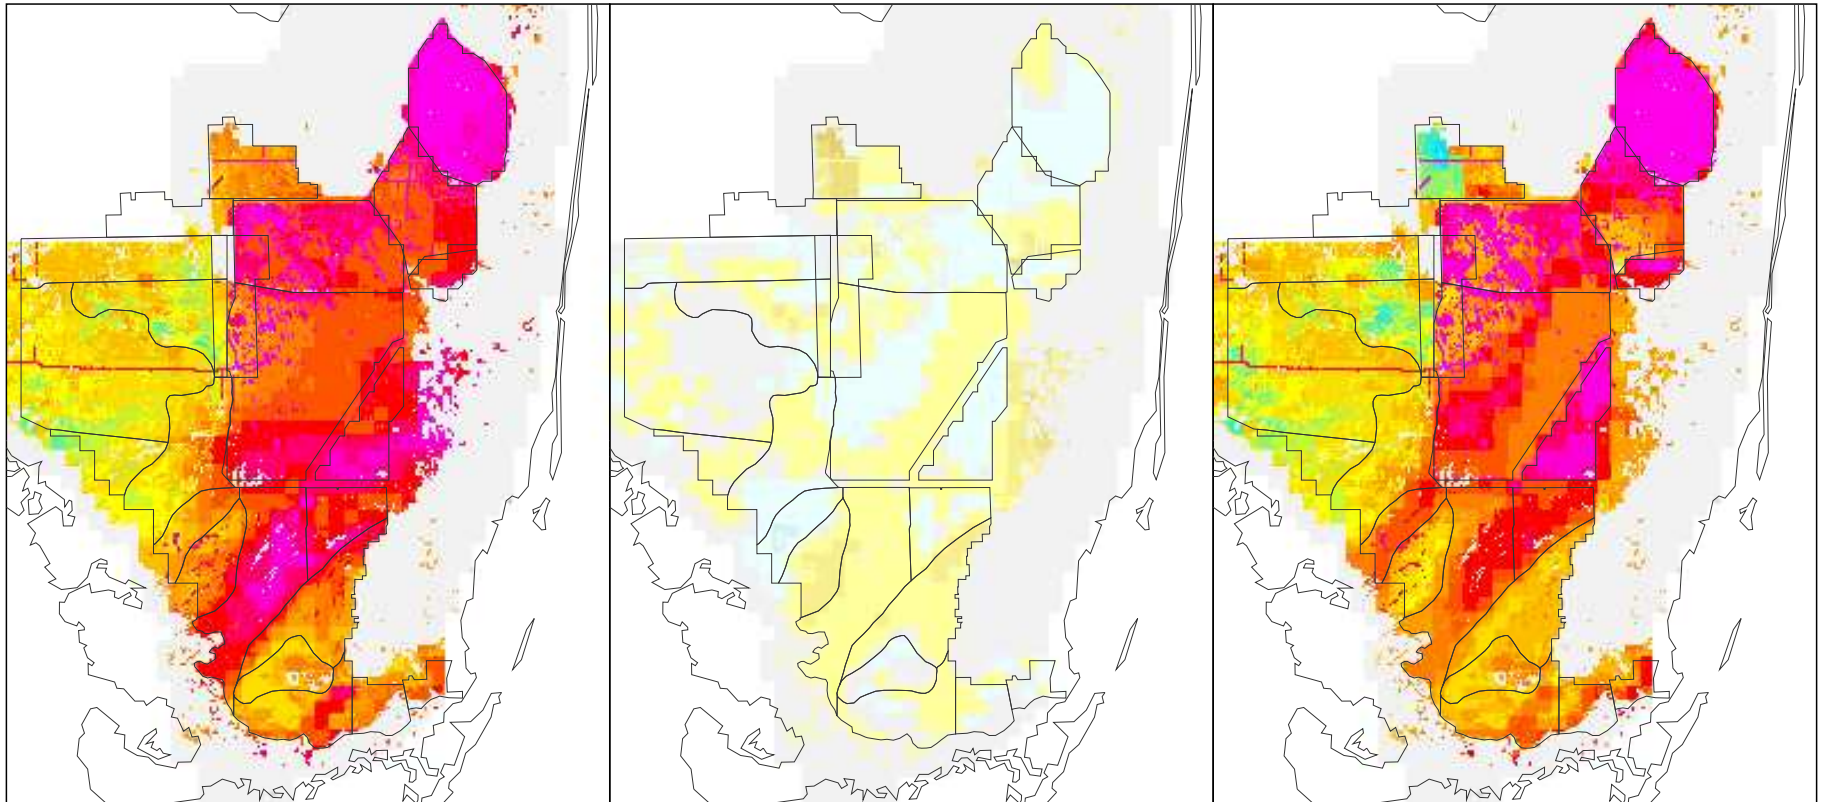

NSM Ver 4.6F

NSM Ver 4.6F – 2000B1 (2 mile)

2000B1 (2 mile)

Breeding Potential Index Value

Difference Legend

Alligator Breeding Potential for the Year 1979