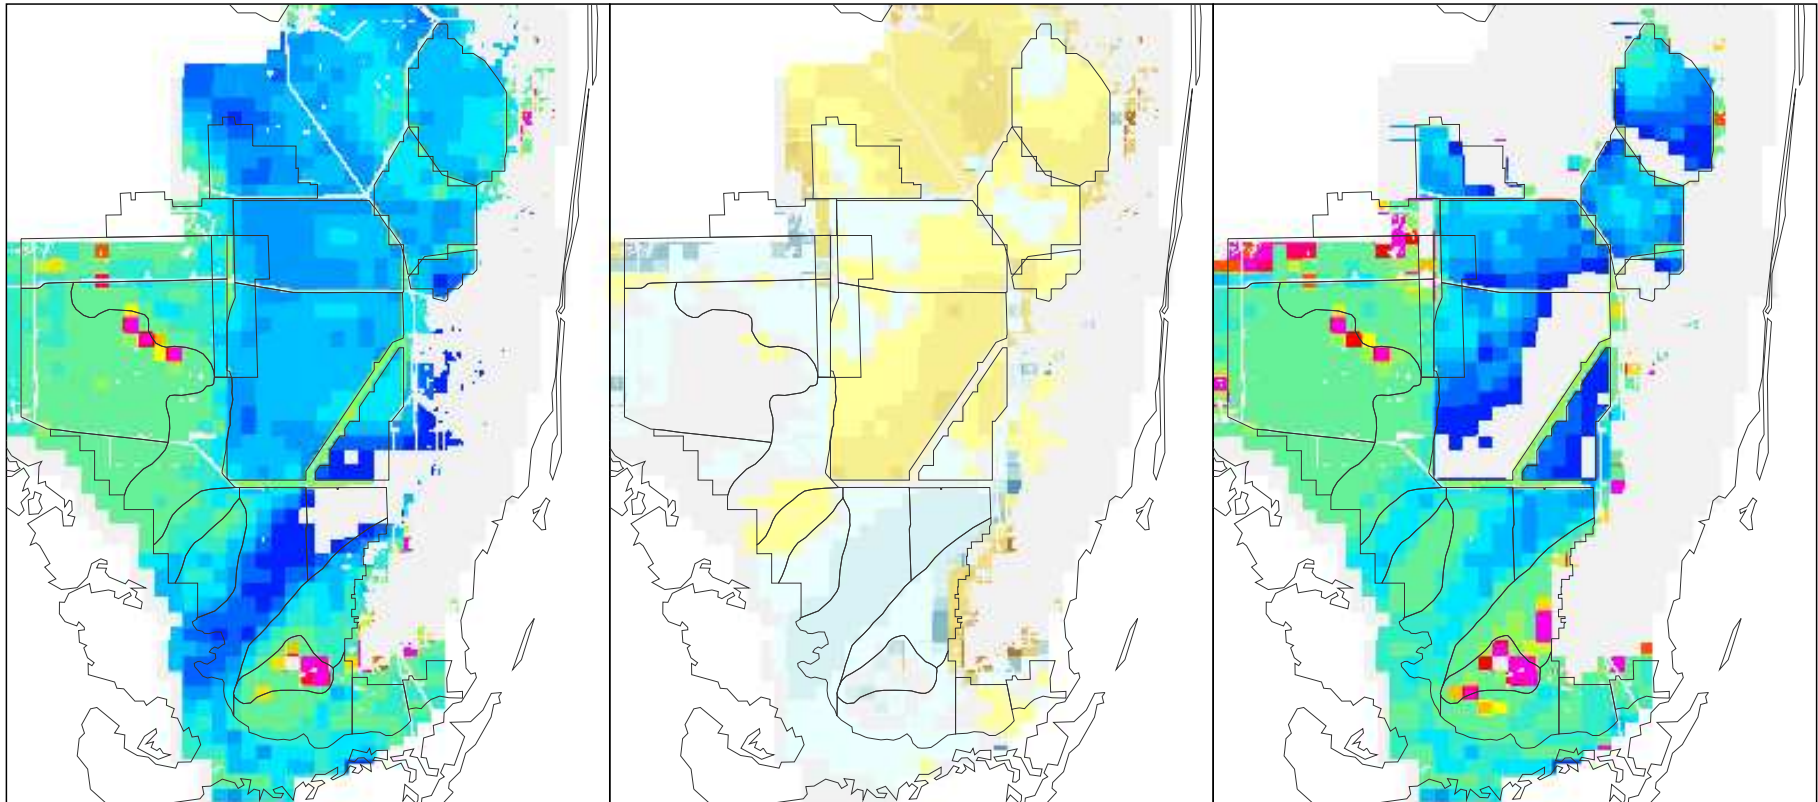

NSM Ver 4.6F

NSM Ver 4.6F – 2000B1 (2 mile)

2000B1 (2 mile)

Breeding Potential Index Value

Difference Legend

White-tailed Deer Breeding Potential for the Year 1979