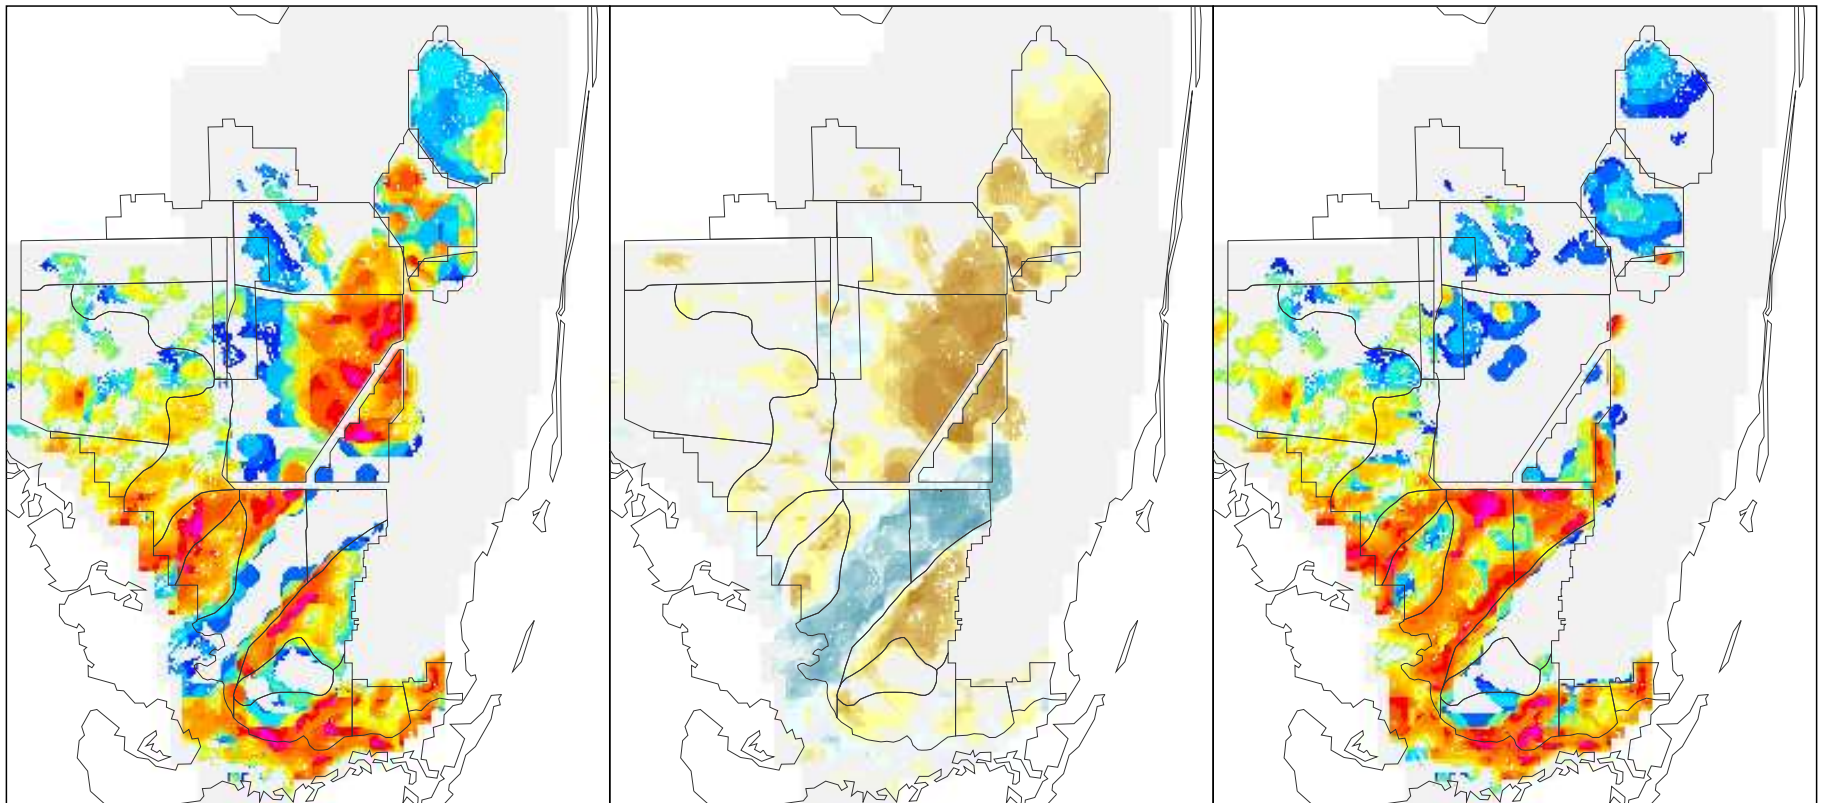

NSM Ver 4.6F

NSM Ver 4.6F – 2000B1 (2 mile)

2000B1 (2 mile)

Foraging Condition Index Value

Difference Legend

Short Legged Wading Bird Foraging Condition for the Year 1978