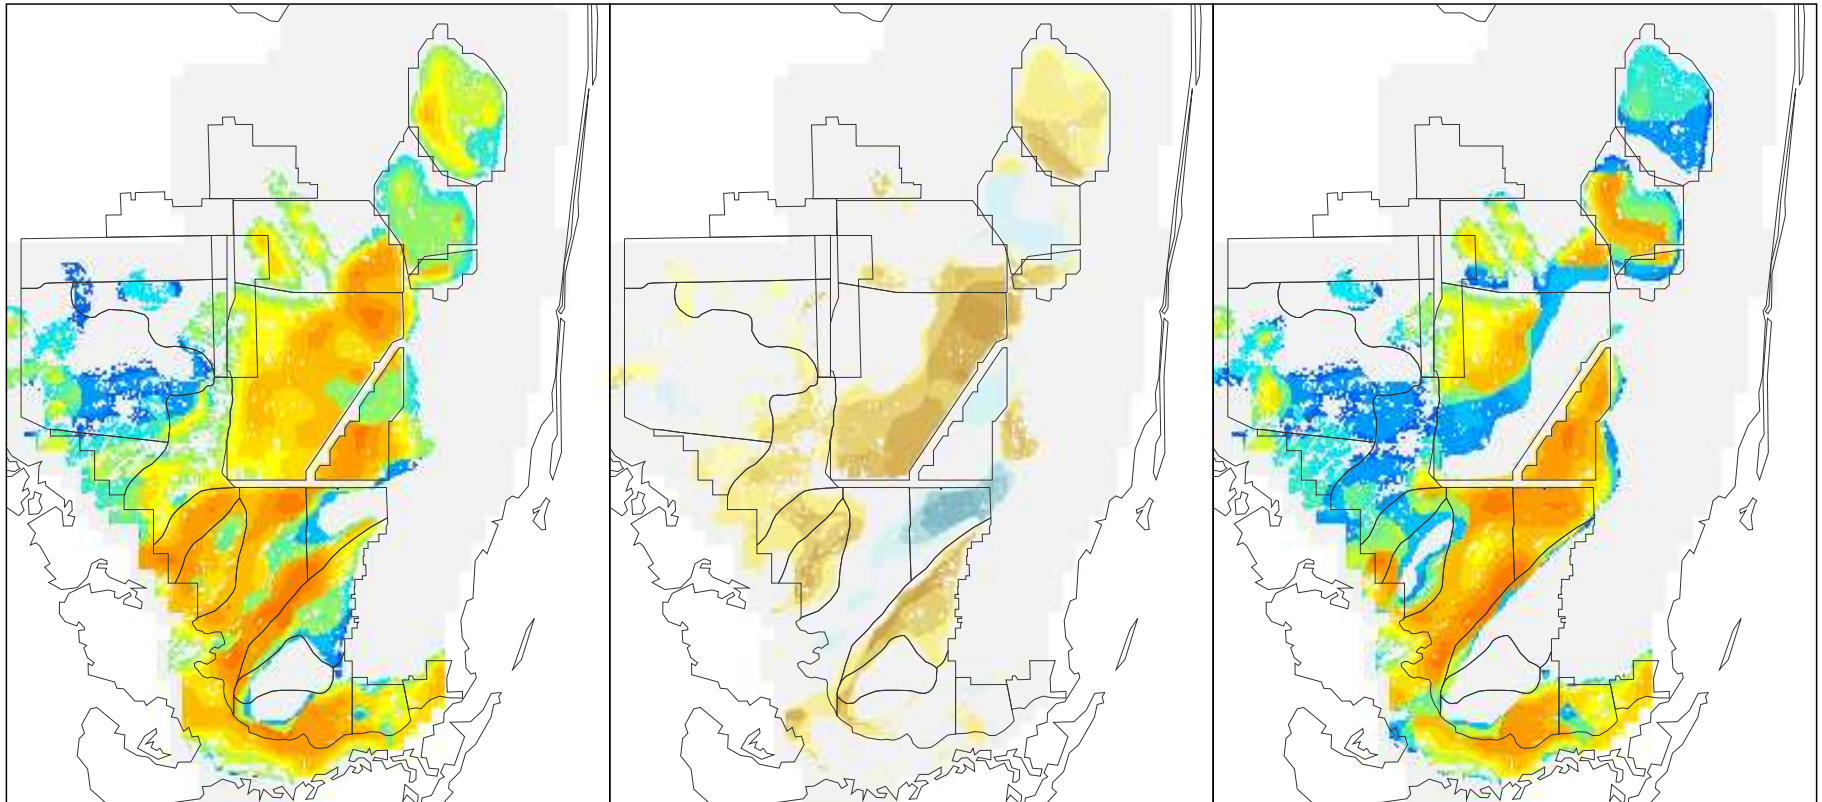

NSM Ver 4.6F

NSM Ver 4.6F – 2000B1 (2 mile)

2000B1 (2 mile)

Foraging Condition Index Value

Difference Legend

Long Legged Wading Bird Foraging Condition for the Year 1978