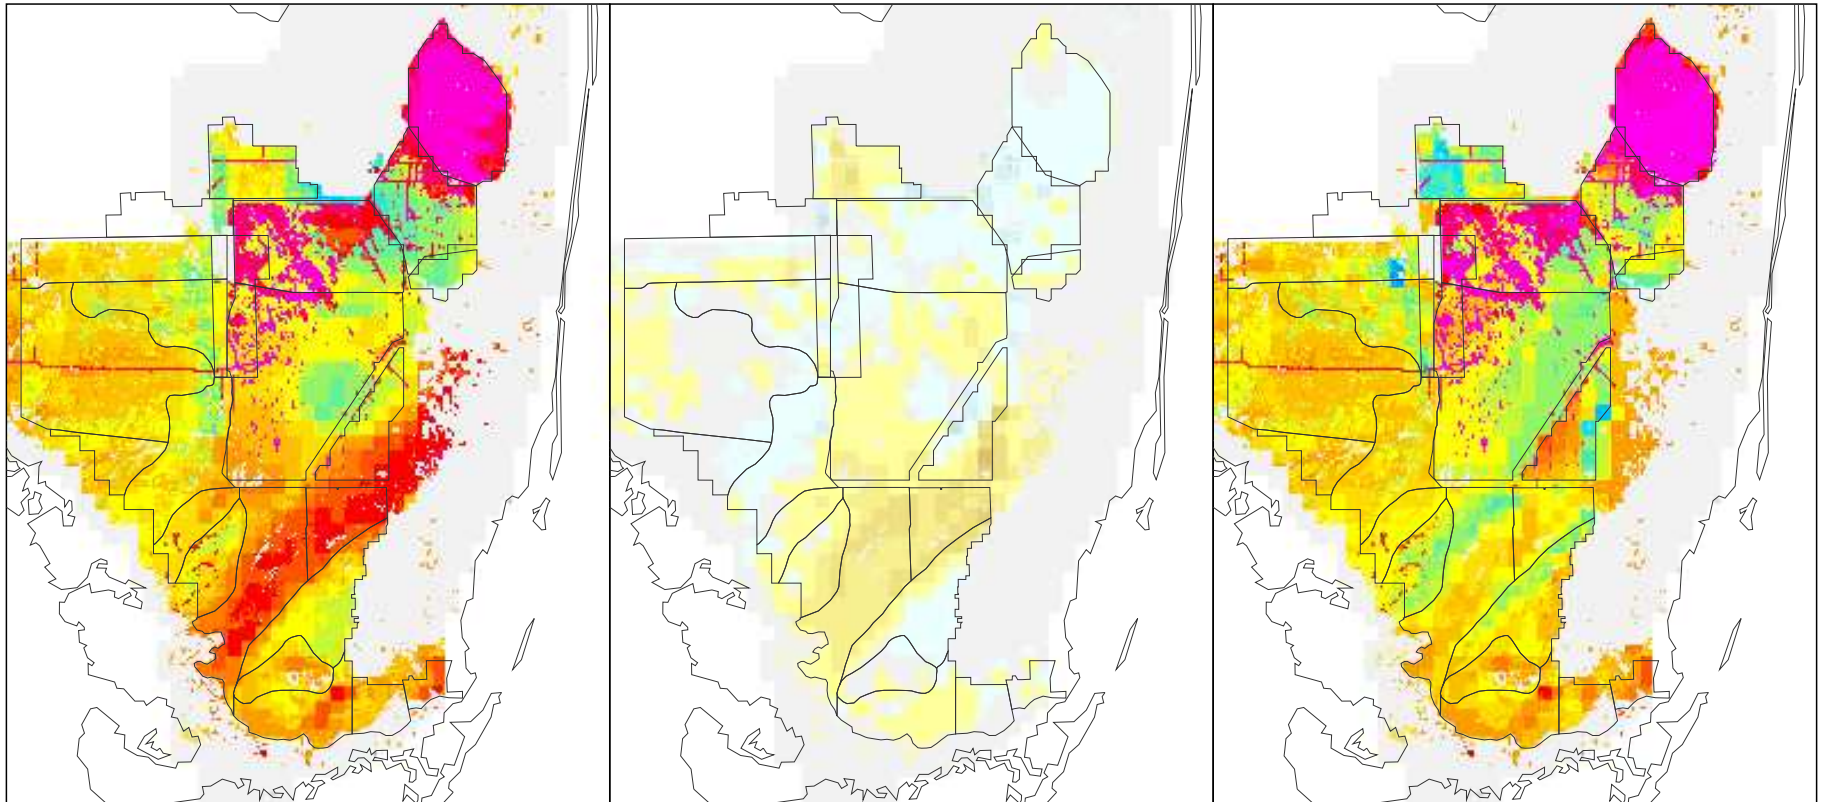

NSM Ver 4.6F

NSM Ver 4.6F – 2000B1 (2 mile)

2000B1 (2 mile)

Breeding Potential Index Value

Difference Legend

Alligator Breeding Potential for the Year 1978