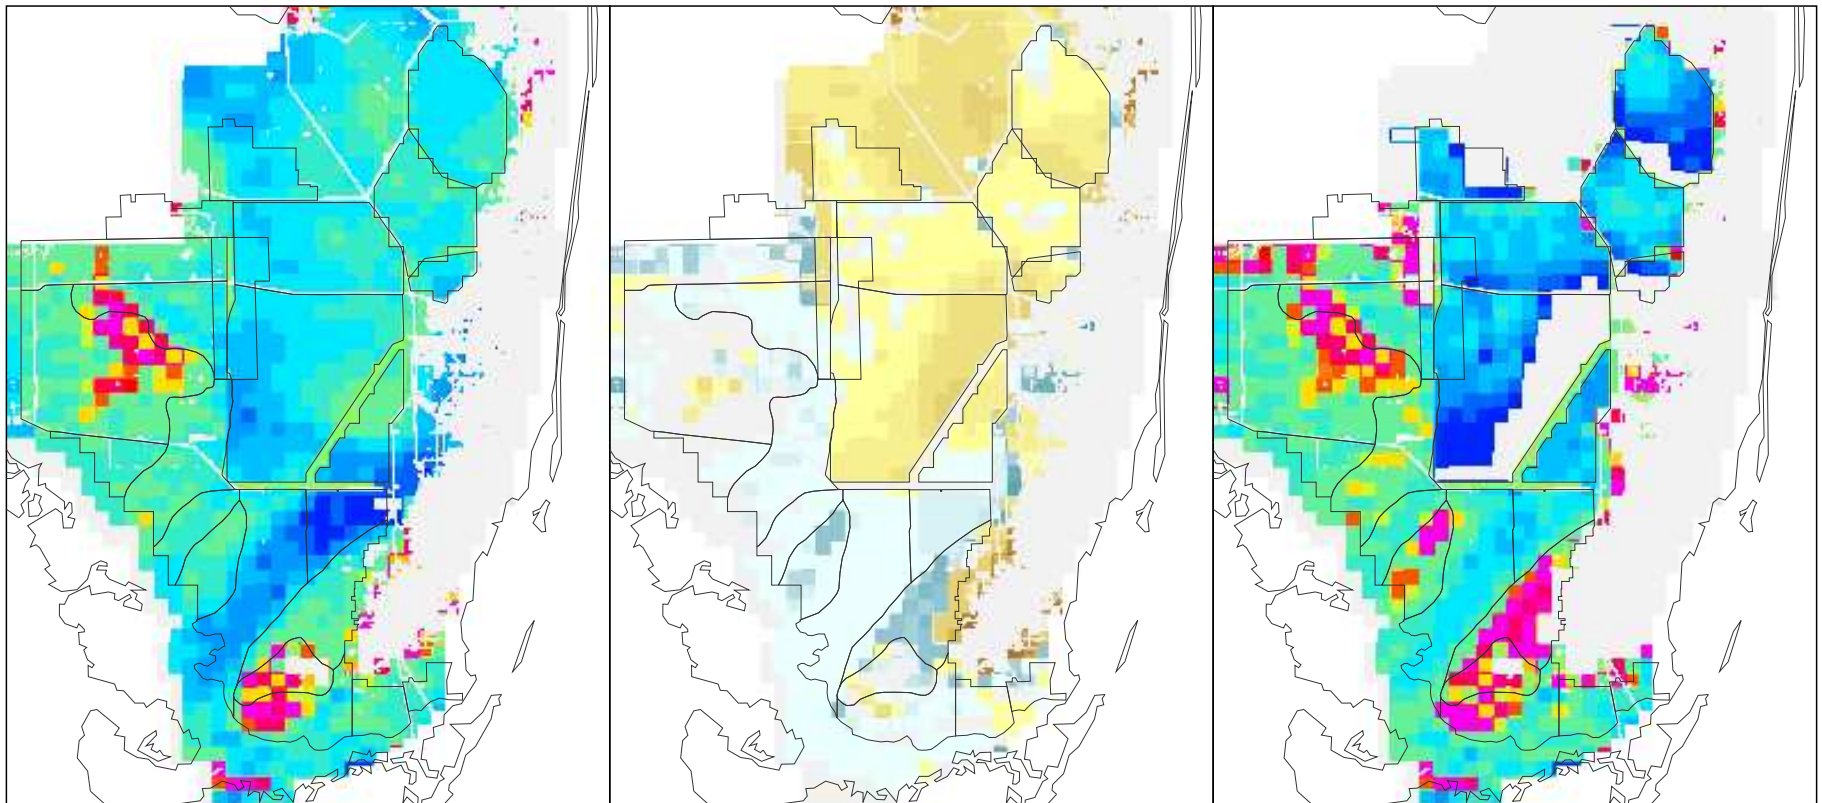

NSM Ver 4.6F

NSM Ver 4.6F – 2000B1 (2 mile)

2000B1 (2 mile)

Breeding Potential Index Value

Difference Legend

White-tailed Deer Breeding Potential for the Year 1978