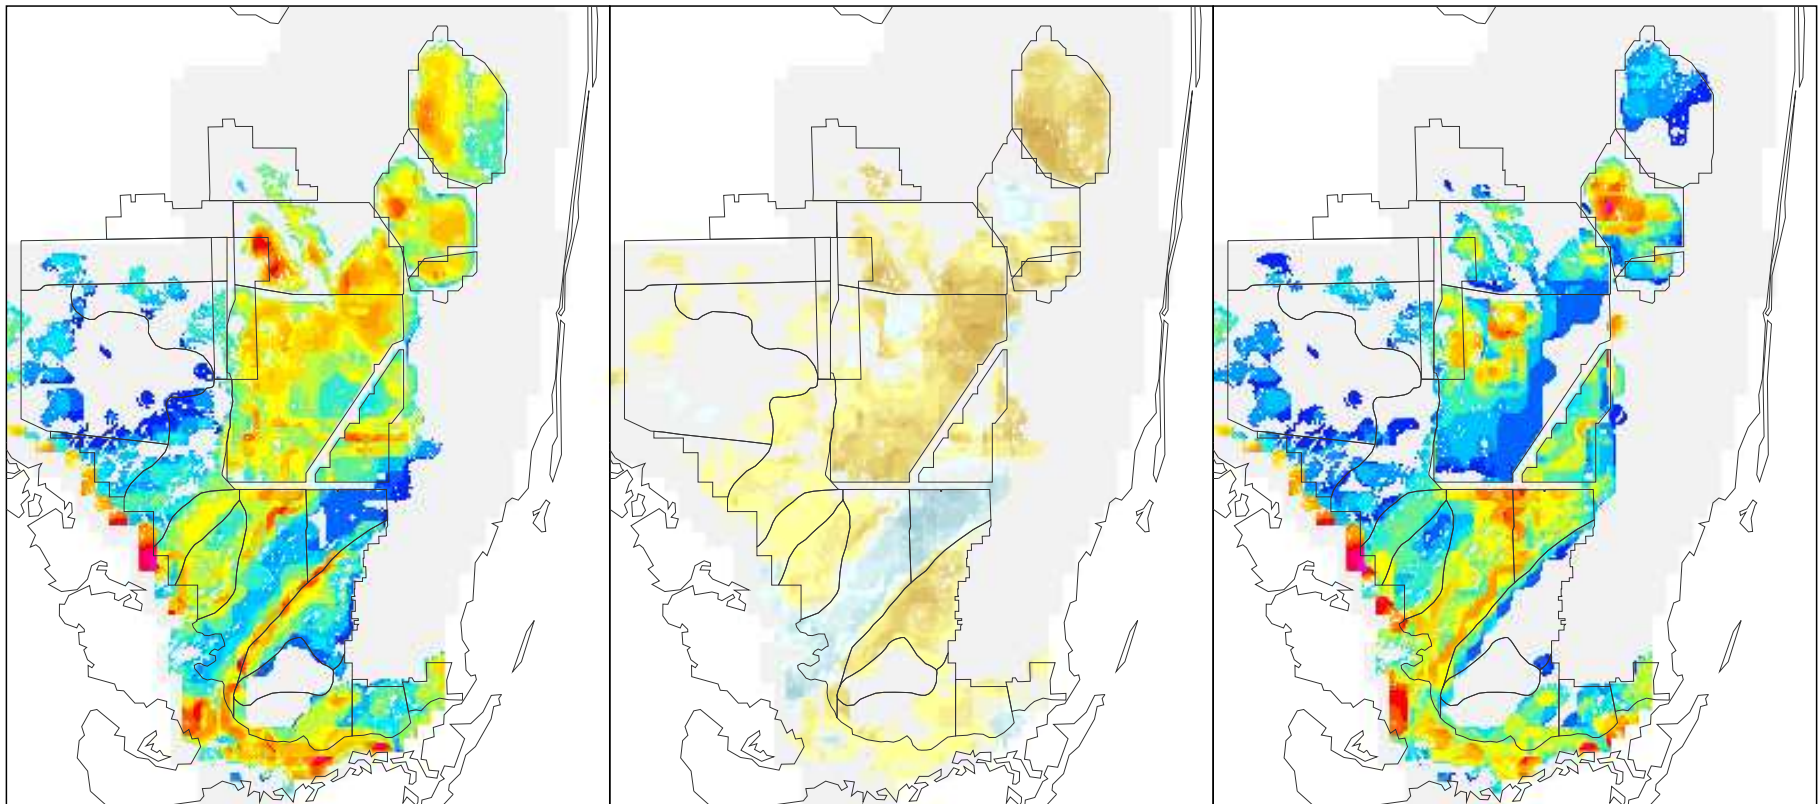

NSM Ver 4.6F

NSM Ver 4.6F – 2000B1 (2 mile)

2000B1 (2 mile)

Foraging Condition Index Value

Difference Legend

Short Legged Wading Bird Foraging Condition for the Year 1977