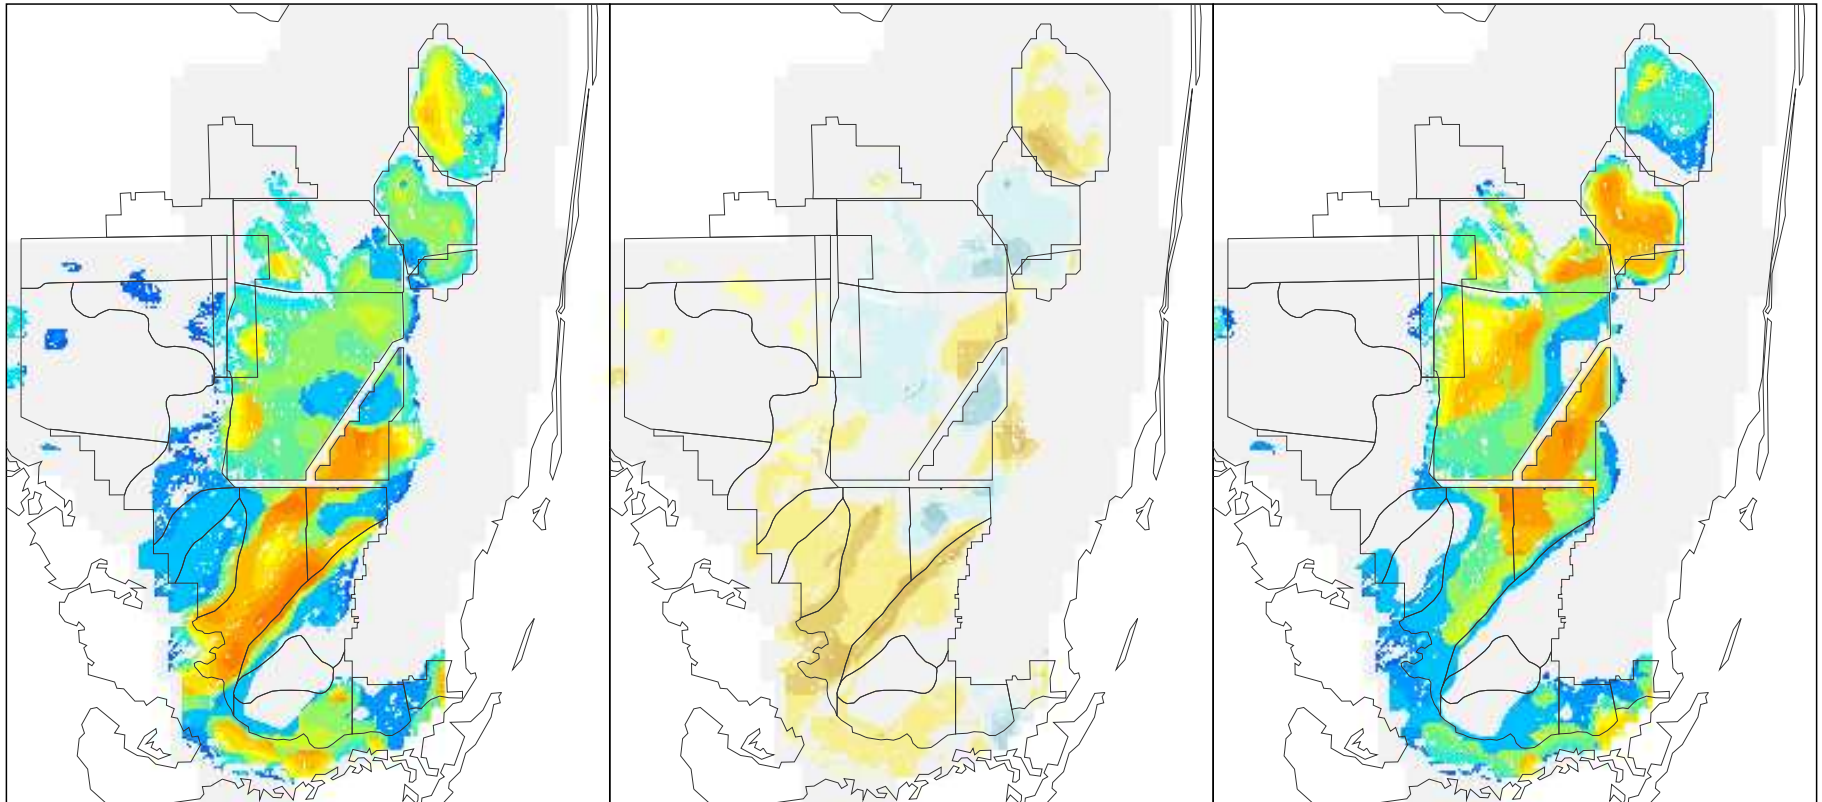

NSM Ver 4.6F

NSM Ver 4.6F – 2000B1 (2 mile)

2000B1 (2 mile)

Foraging Condition Index Value

Difference Legend

Long Legged Wading Bird Foraging Condition for the Year 1977