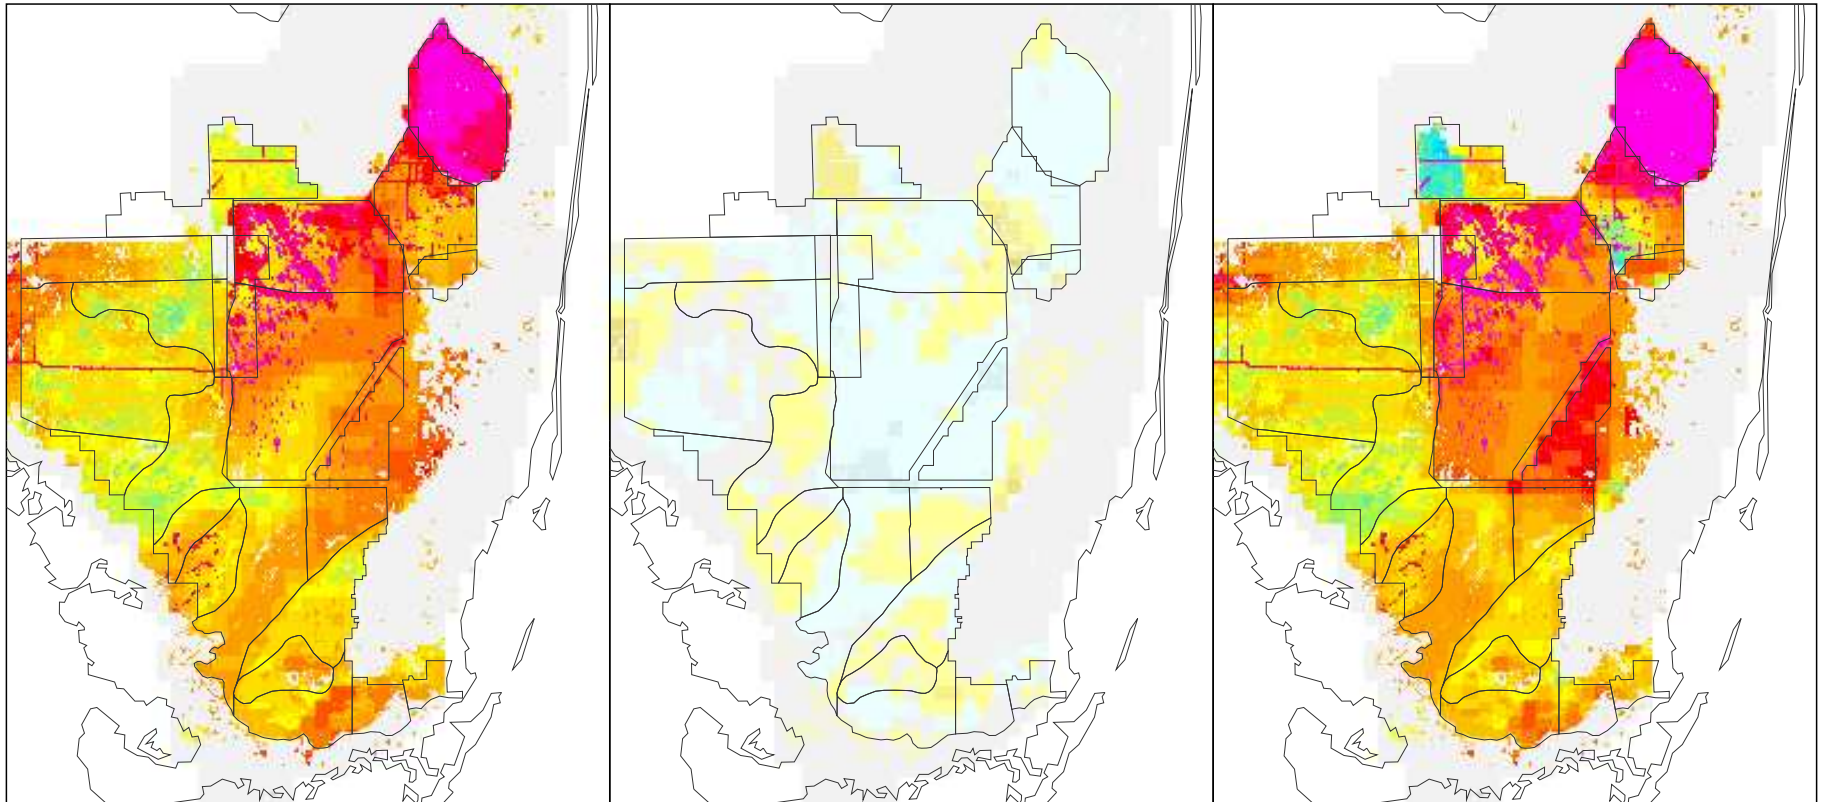

NSM Ver 4.6F

NSM Ver 4.6F – 2000B1 (2 mile)

2000B1 (2 mile)

Breeding Potential Index Value

Difference Legend

Alligator Breeding Potential for the Year 1977