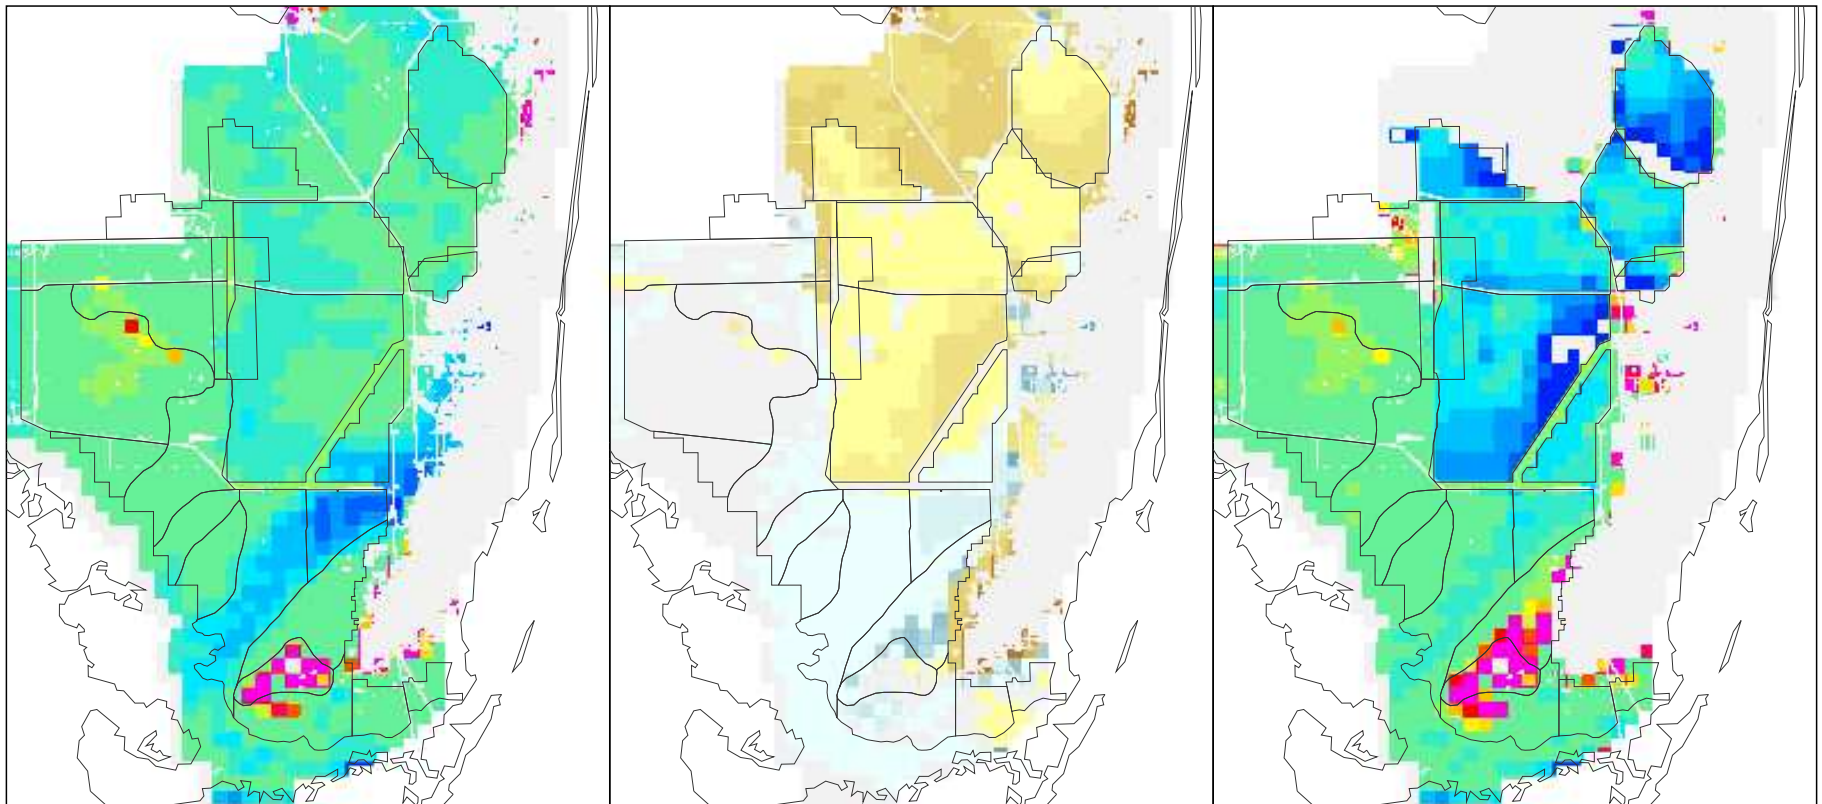

NSM Ver 4.6F

NSM Ver 4.6F – 2000B1 (2 mile)

2000B1 (2 mile)

Breeding Potential Index Value

Difference Legend

White-tailed Deer Breeding Potential for the Year 1977