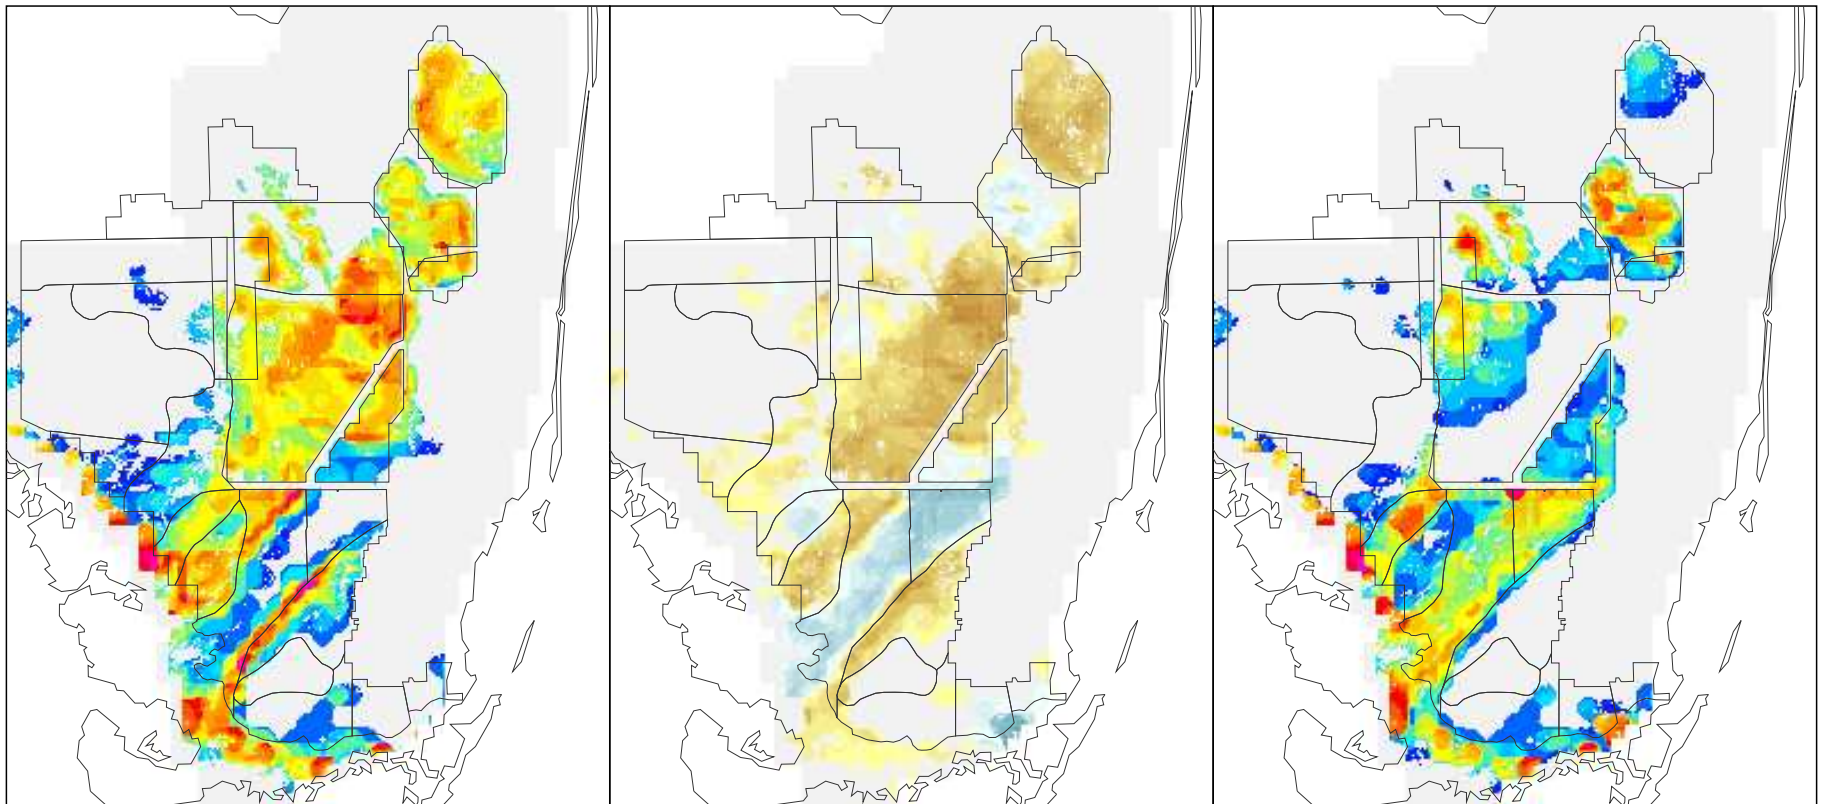

NSM Ver 4.6F

NSM Ver 4.6F – 2000B1 (2 mile)

2000B1 (2 mile)

Foraging Condition Index Value

Difference Legend

### Short Legged Wading Bird Foraging Condition for the Year 1976