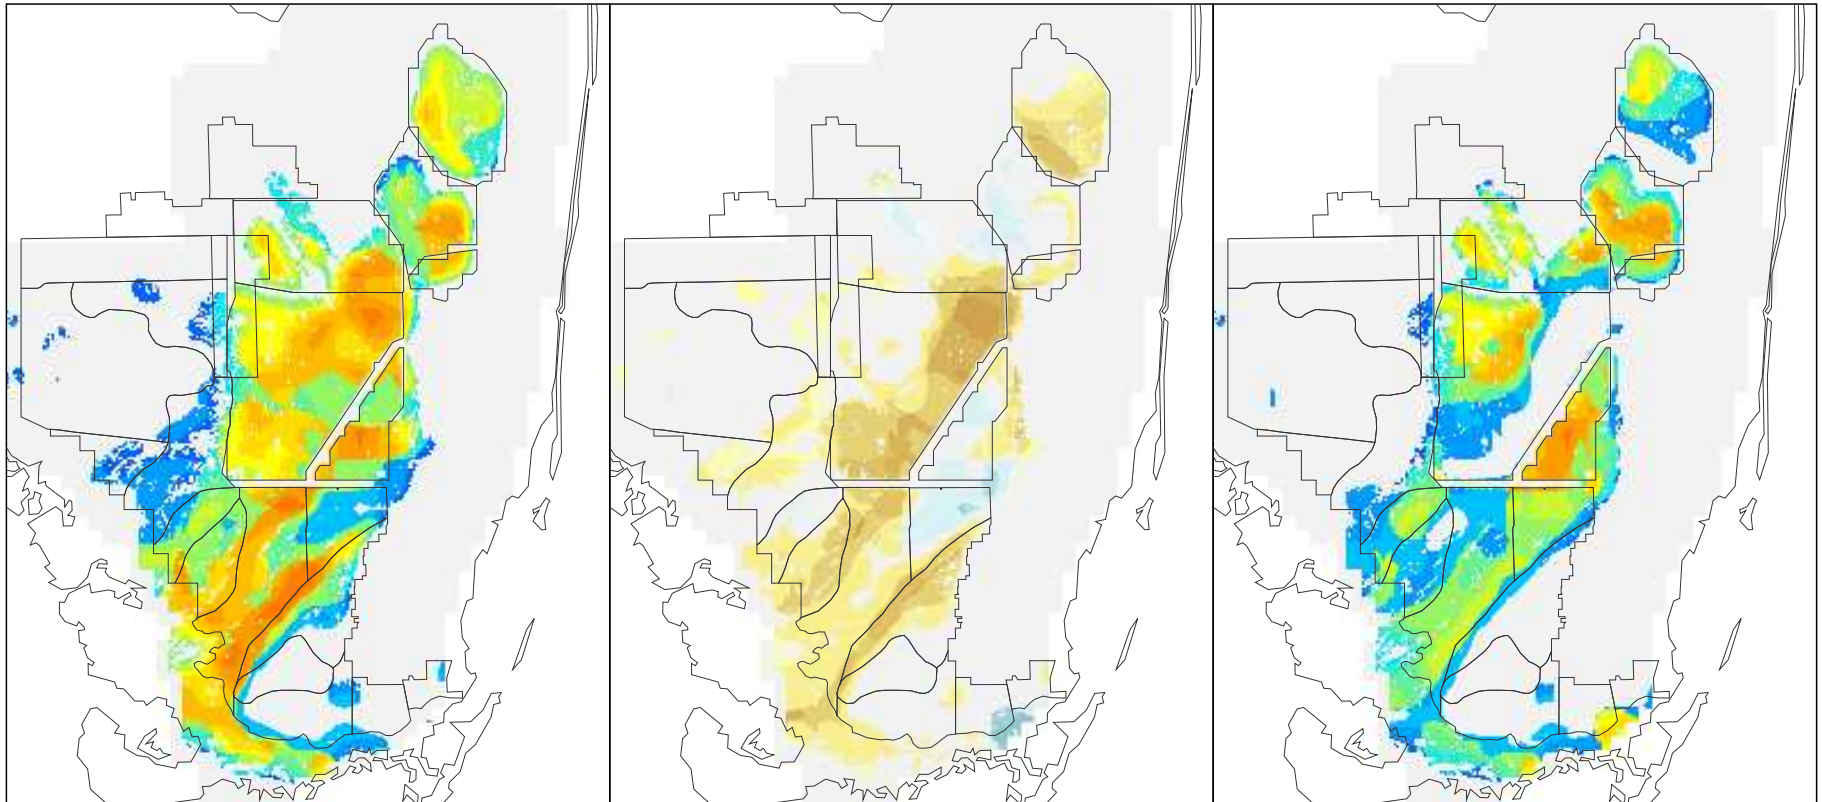

NSM Ver 4.6F

NSM Ver 4.6F – 2000B1 (2 mile)

2000B1 (2 mile)

Foraging Condition Index Value

Difference Legend

## Long Legged Wading Bird Foraging Condition for the Year 1976