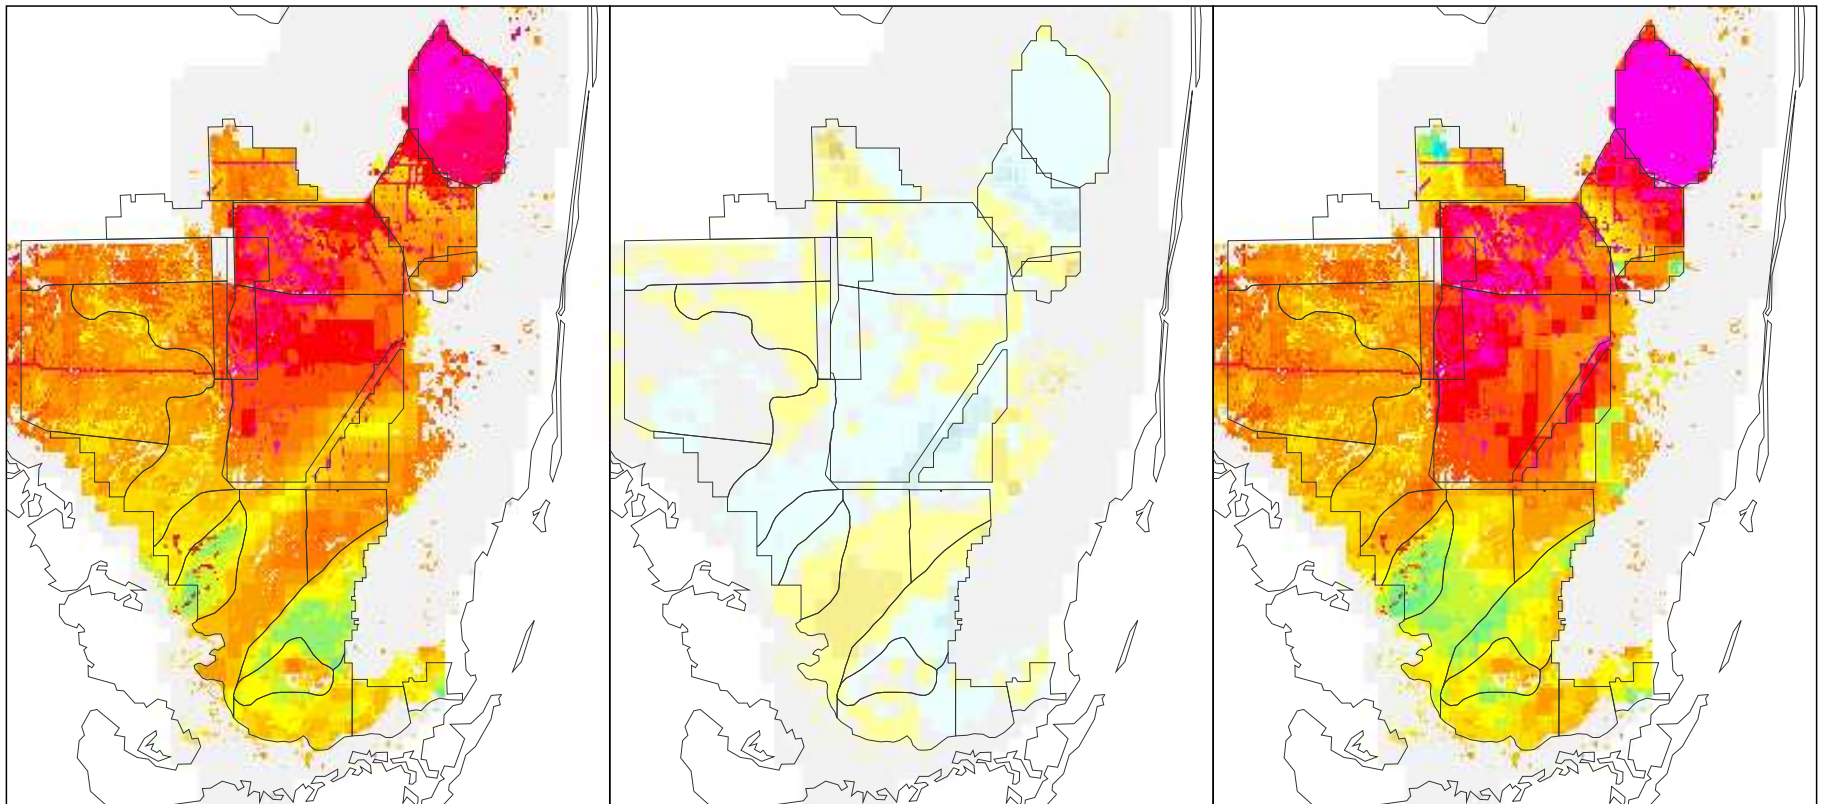

NSM Ver 4.6F

NSM Ver 4.6F - 2000B1 (2 mile)

2000B1 (2 mile)

Breeding Potential Index Value

Difference Legend

Alligator Breeding Potential for the Year 1976