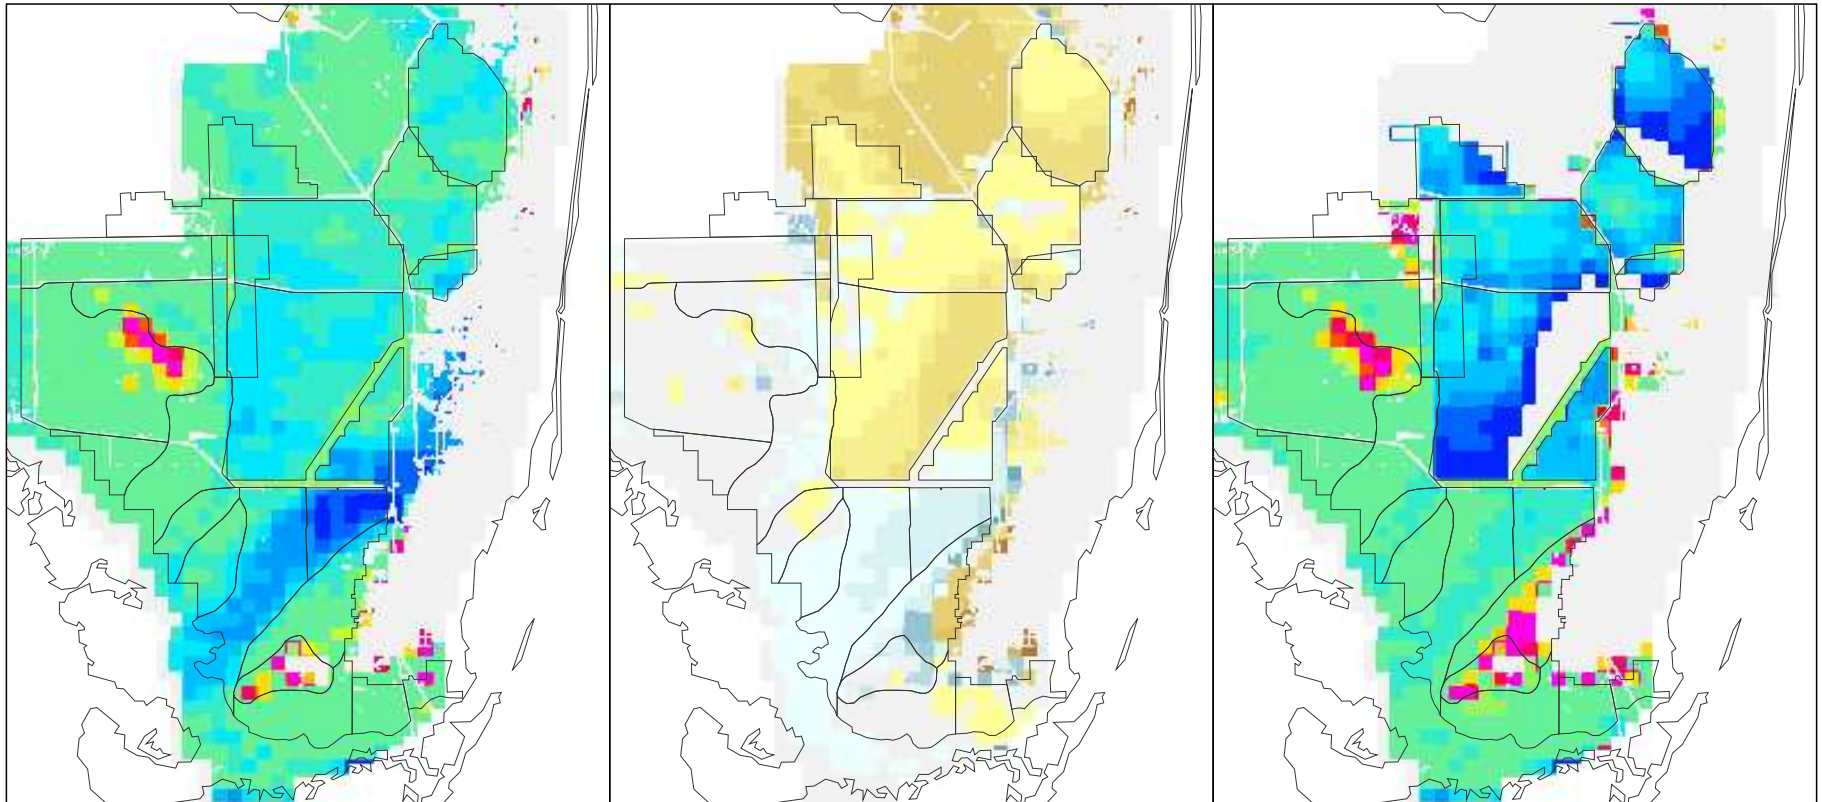

NSM Ver 4.6F

NSM Ver 4.6F – 2000B1 (2 mile)

2000B1 (2 mile)

Breeding Potential Index Value

Difference Legend

White-tailed Deer Breeding Potential for the Year 1976