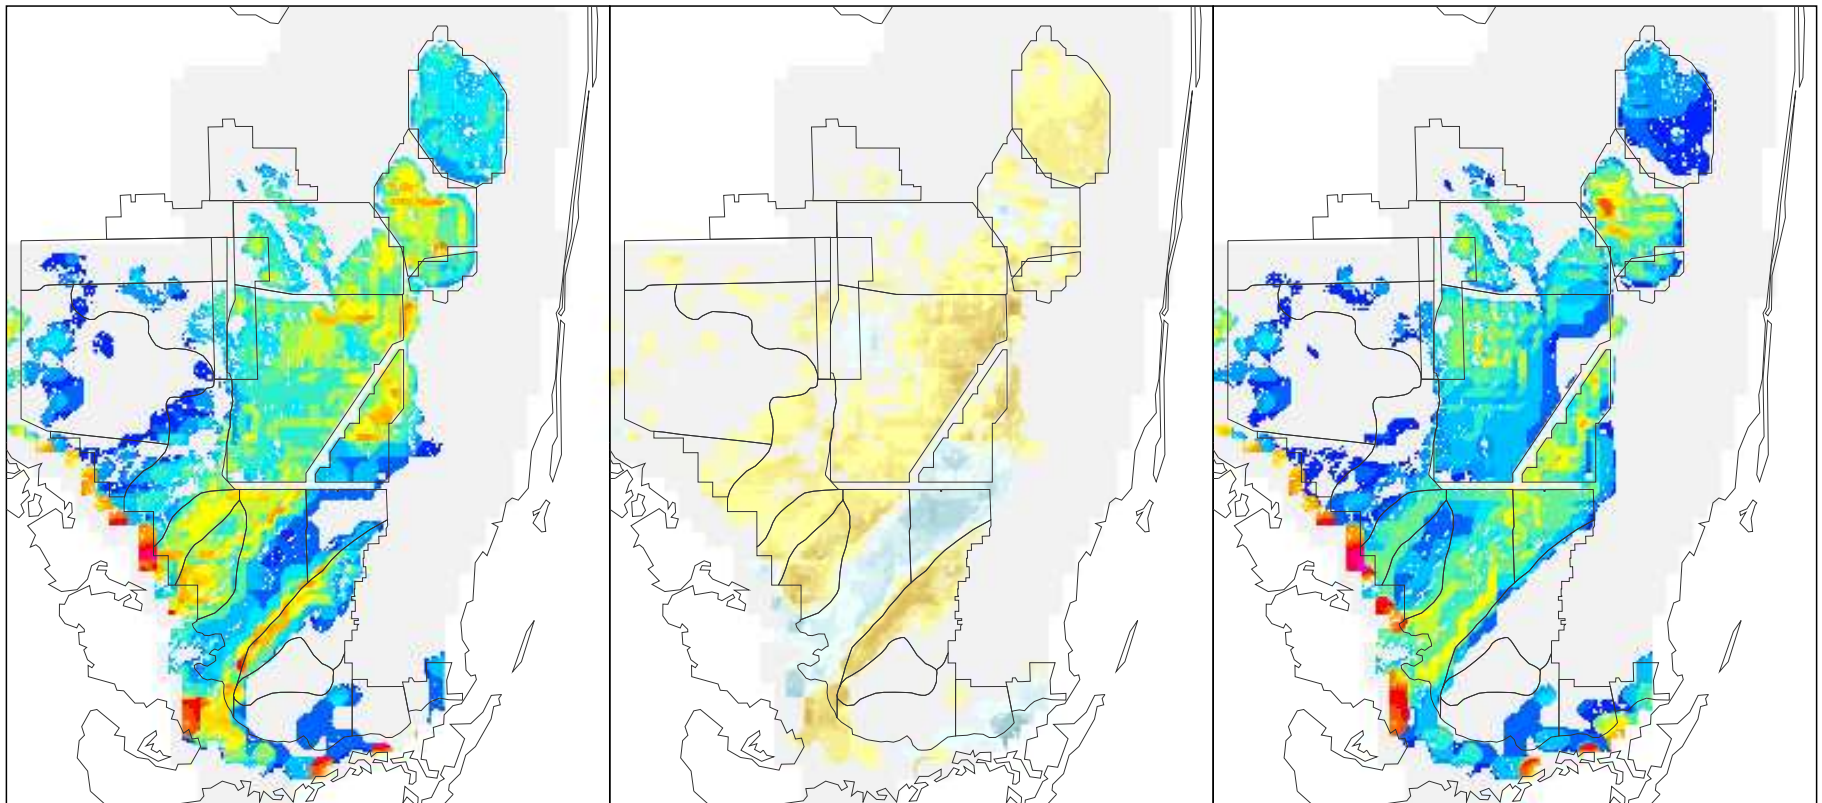

NSM Ver 4.6F

NSM Ver 4.6F – 2000B1 (2 mile)

2000B1 (2 mile)

Foraging Condition Index Value

Difference Legend

Short Legged Wading Bird Foraging Condition for the Year 1975