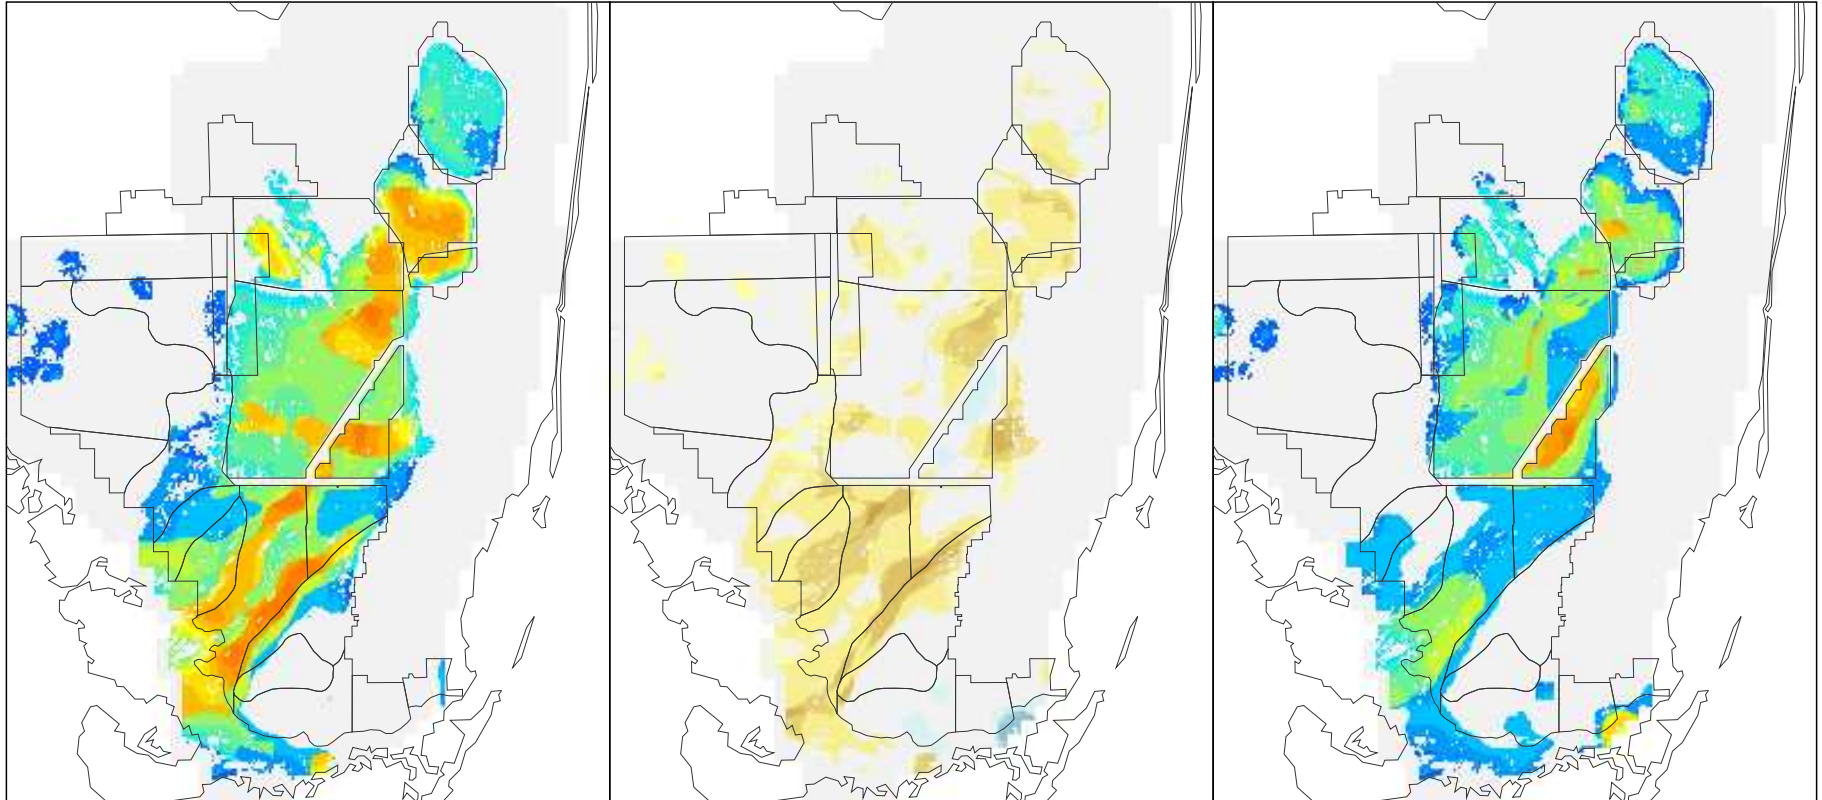

NSM Ver 4.6F

NSM Ver 4.6F – 2000B1 (2 mile)

2000B1 (2 mile)

Foraging Condition Index Value

Difference Legend

Long Legged Wading Bird Foraging Condition for the Year 1975