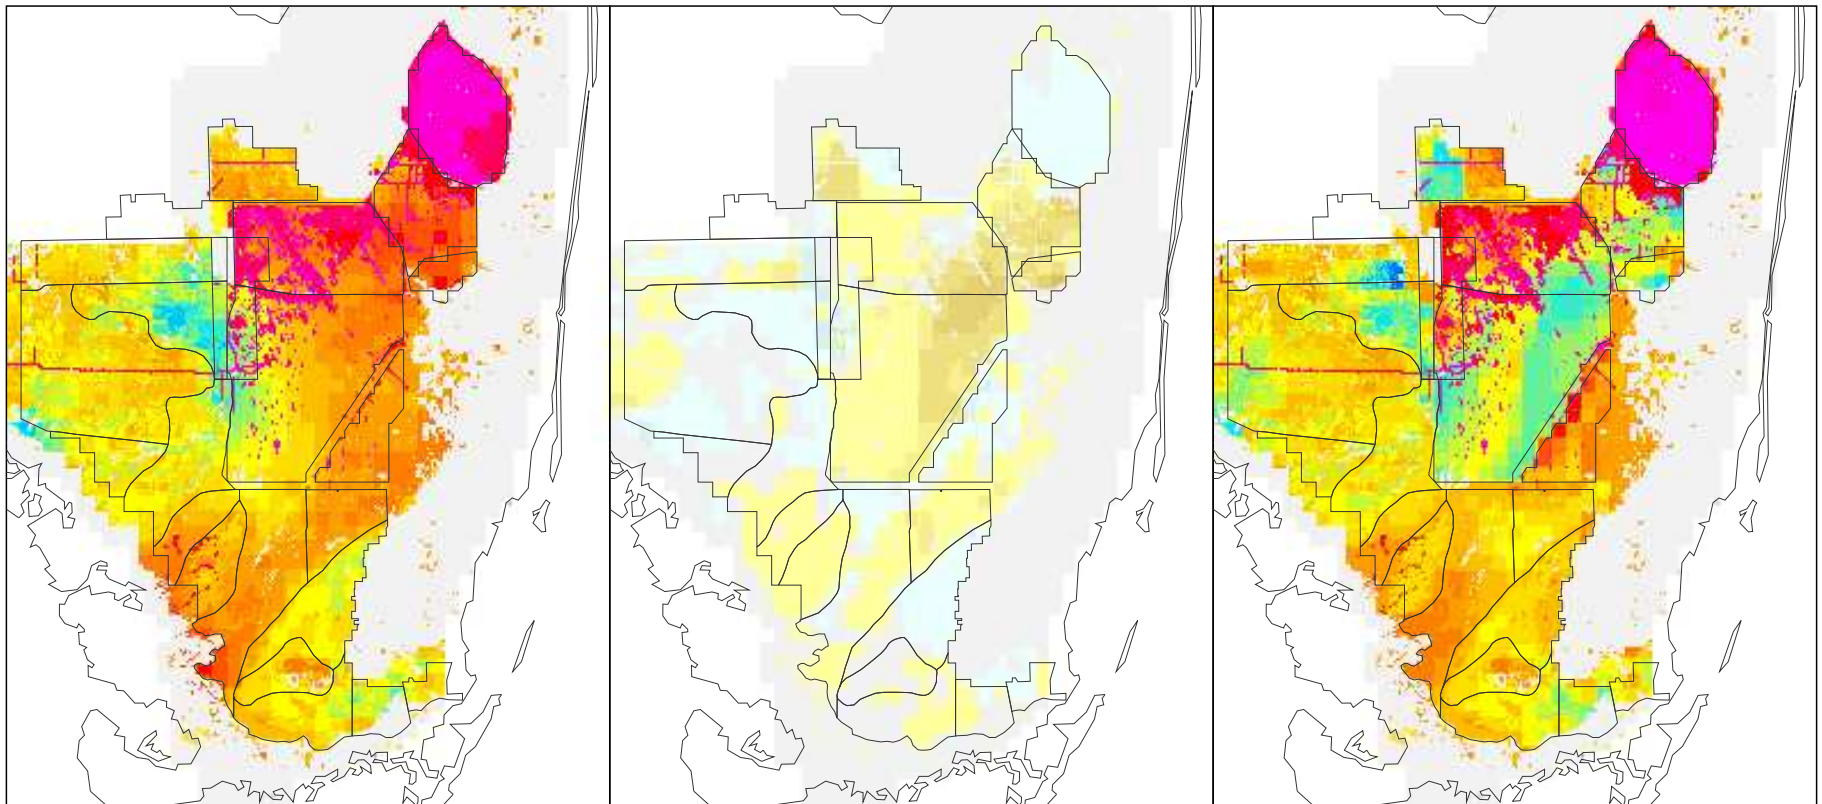

NSM Ver 4.6F

NSM Ver 4.6F – 2000B1 (2 mile)

2000B1 (2 mile)

Breeding Potential Index Value

Difference Legend

Alligator Breeding Potential for the Year 1975