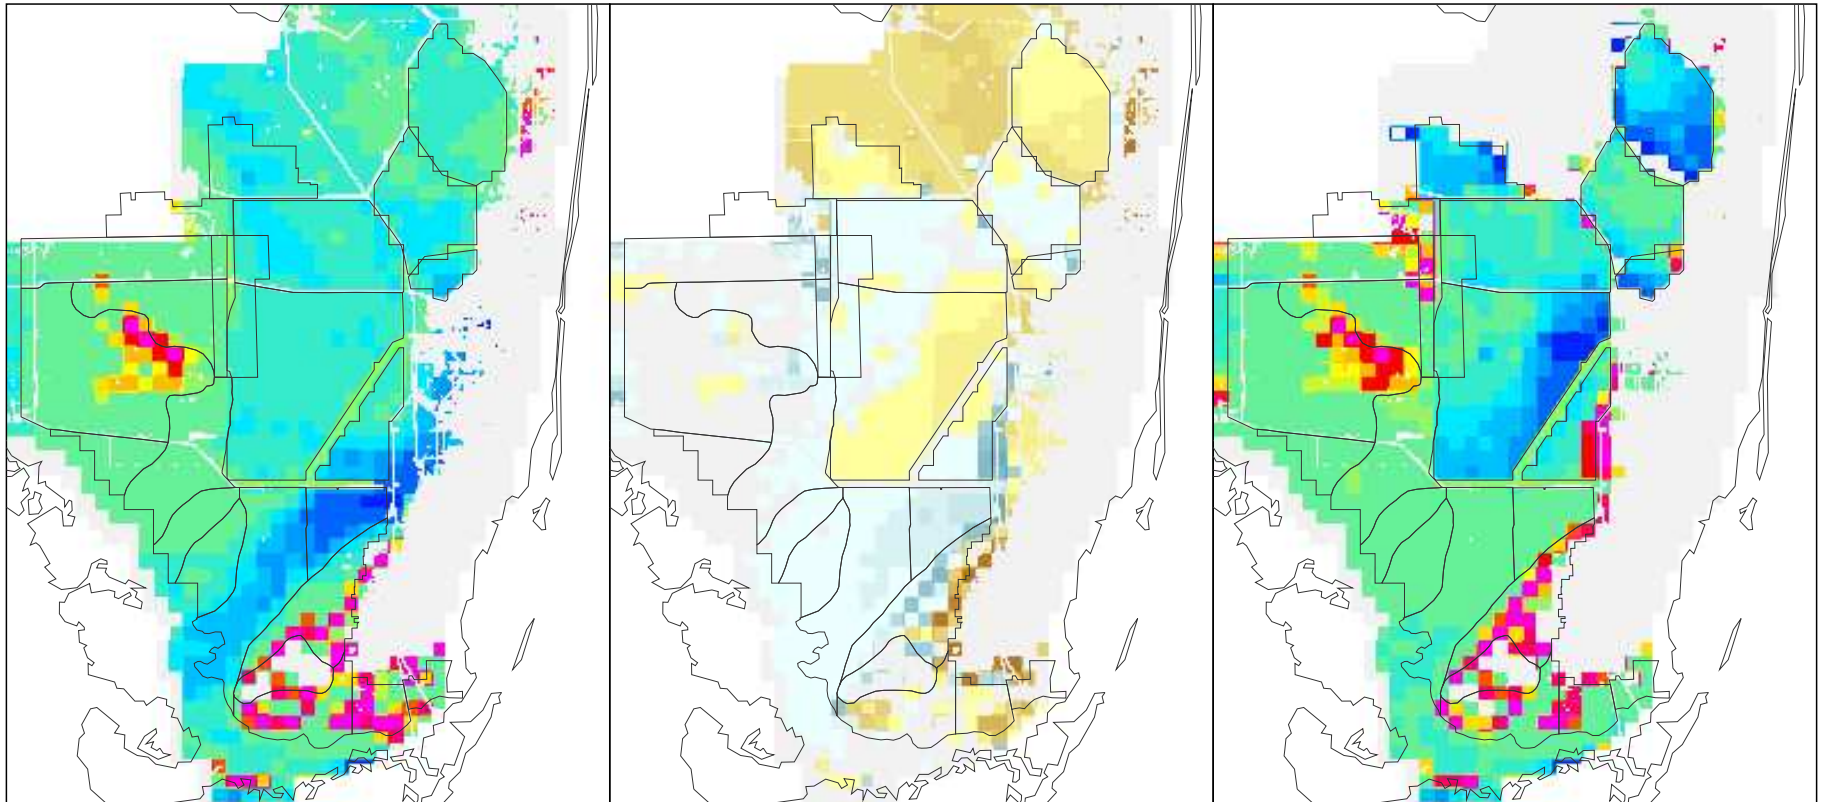

NSM Ver 4.6F

NSM Ver 4.6F – 2000B1 (2 mile)

2000B1 (2 mile)

Breeding Potential Index Value

Difference Legend

White-tailed Deer Breeding Potential for the Year 1975