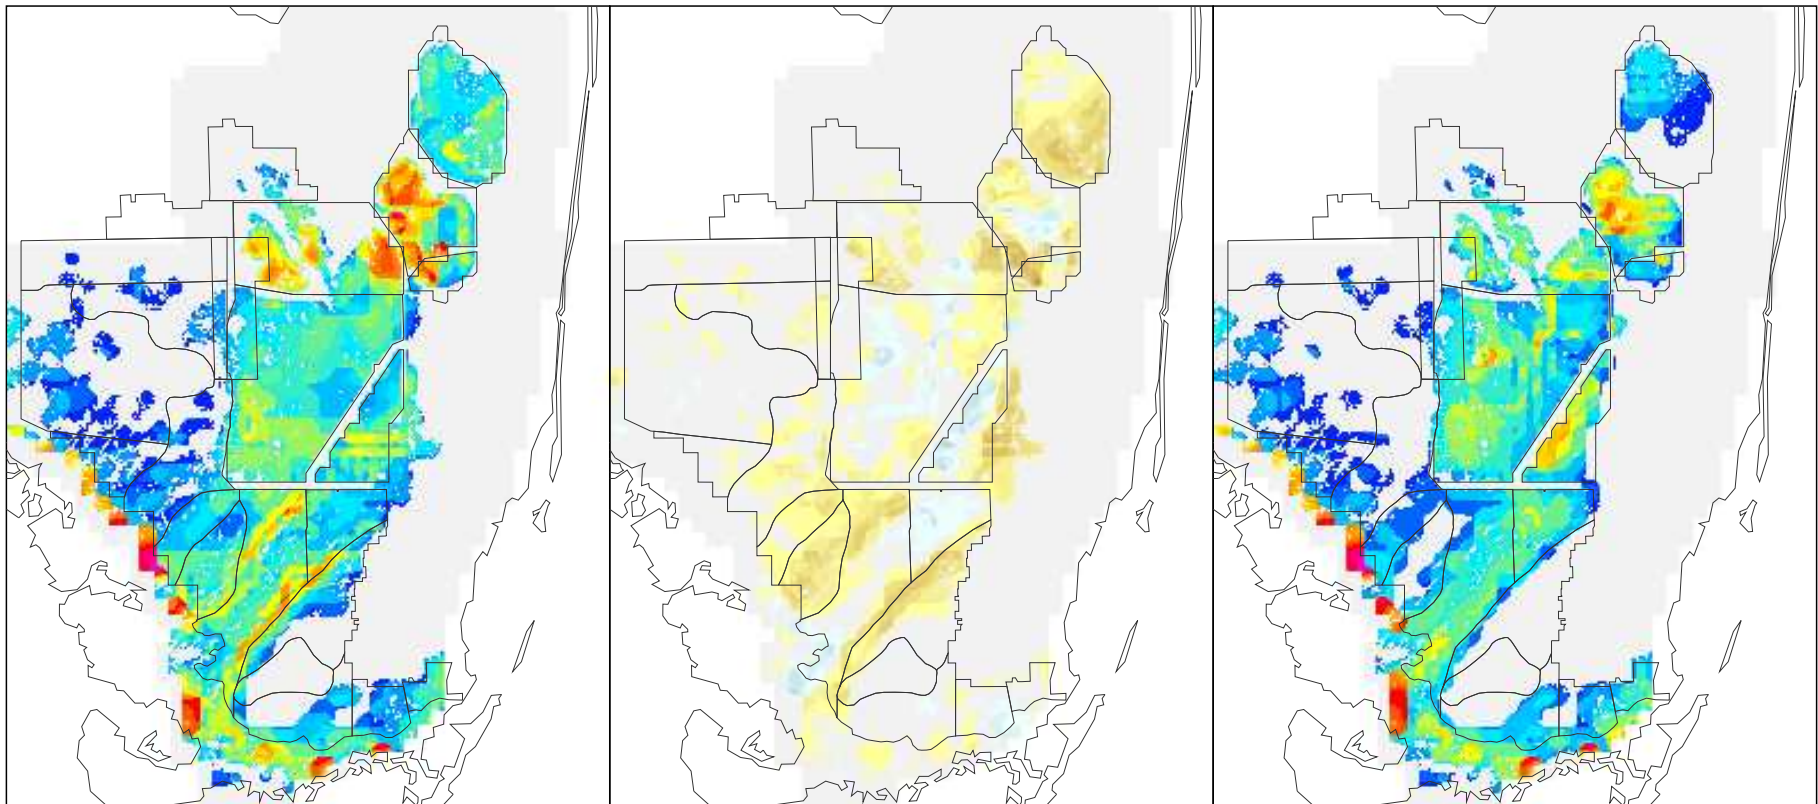

NSM Ver 4.6F

NSM Ver 4.6F - 2000B1 (2 mile)

2000B1 (2 mile)

Foraging Condition Index Value

Difference Legend

### Short Legged Wading Bird Foraging Condition for the Year 1974