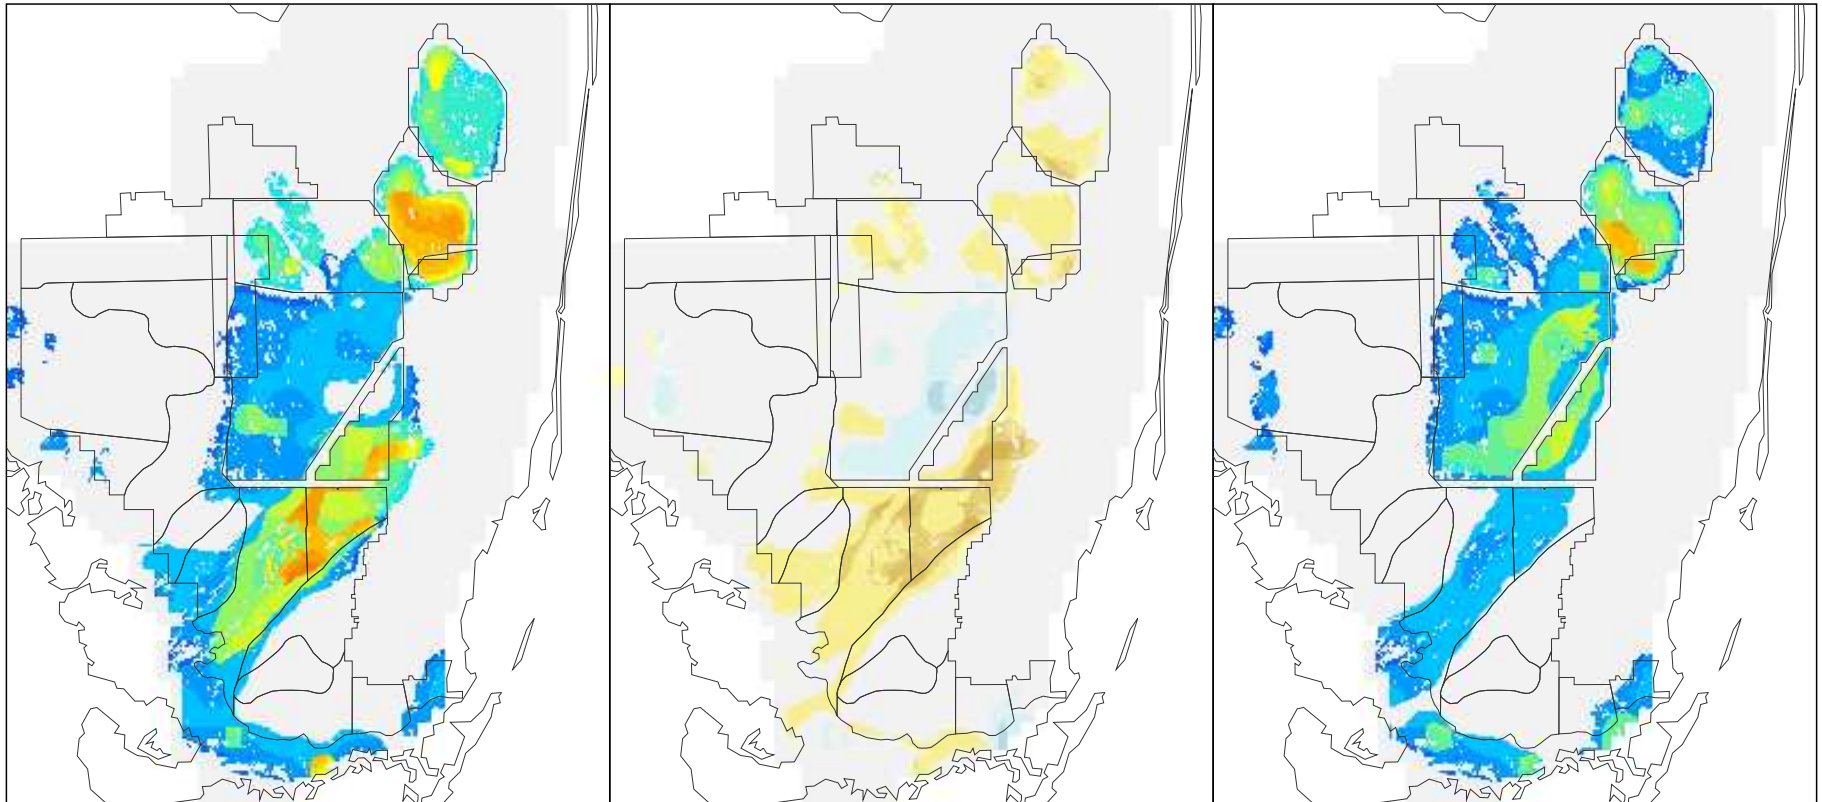

NSM Ver 4.6F

NSM Ver 4.6F – 2000B1 (2 mile)

2000B1 (2 mile)

Foraging Condition Index Value

Difference Legend

Long Legged Wading Bird Foraging Condition for the Year 1974