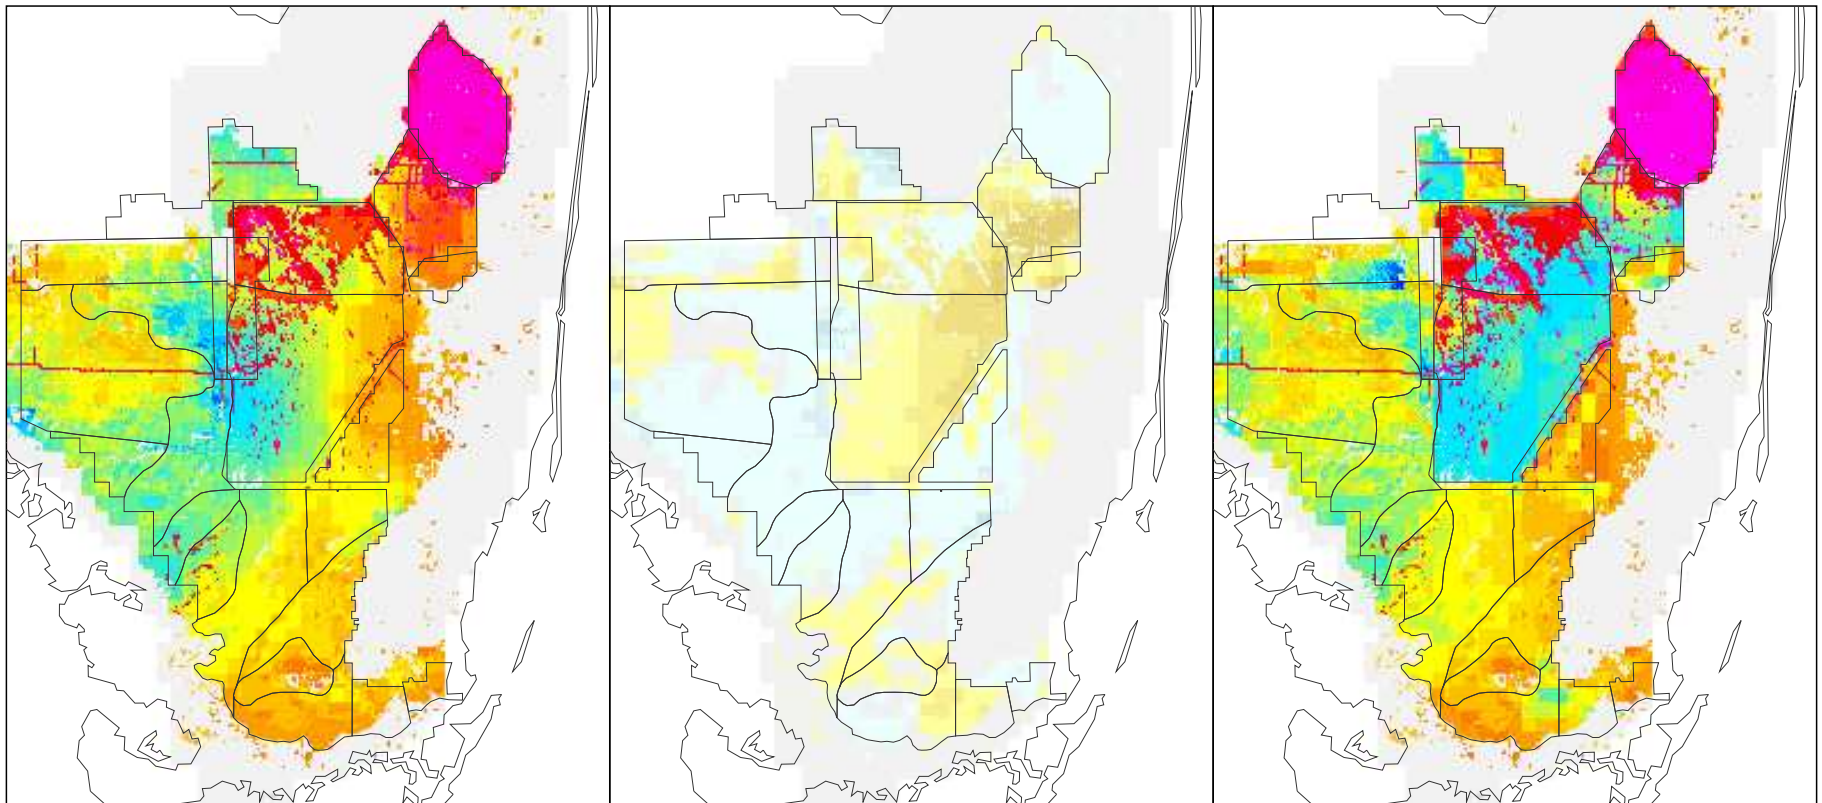

NSM Ver 4.6F

NSM Ver 4.6F – 2000B1 (2 mile)

2000B1 (2 mile)

Breeding Potential Index Value

Difference Legend

Alligator Breeding Potential for the Year 1974