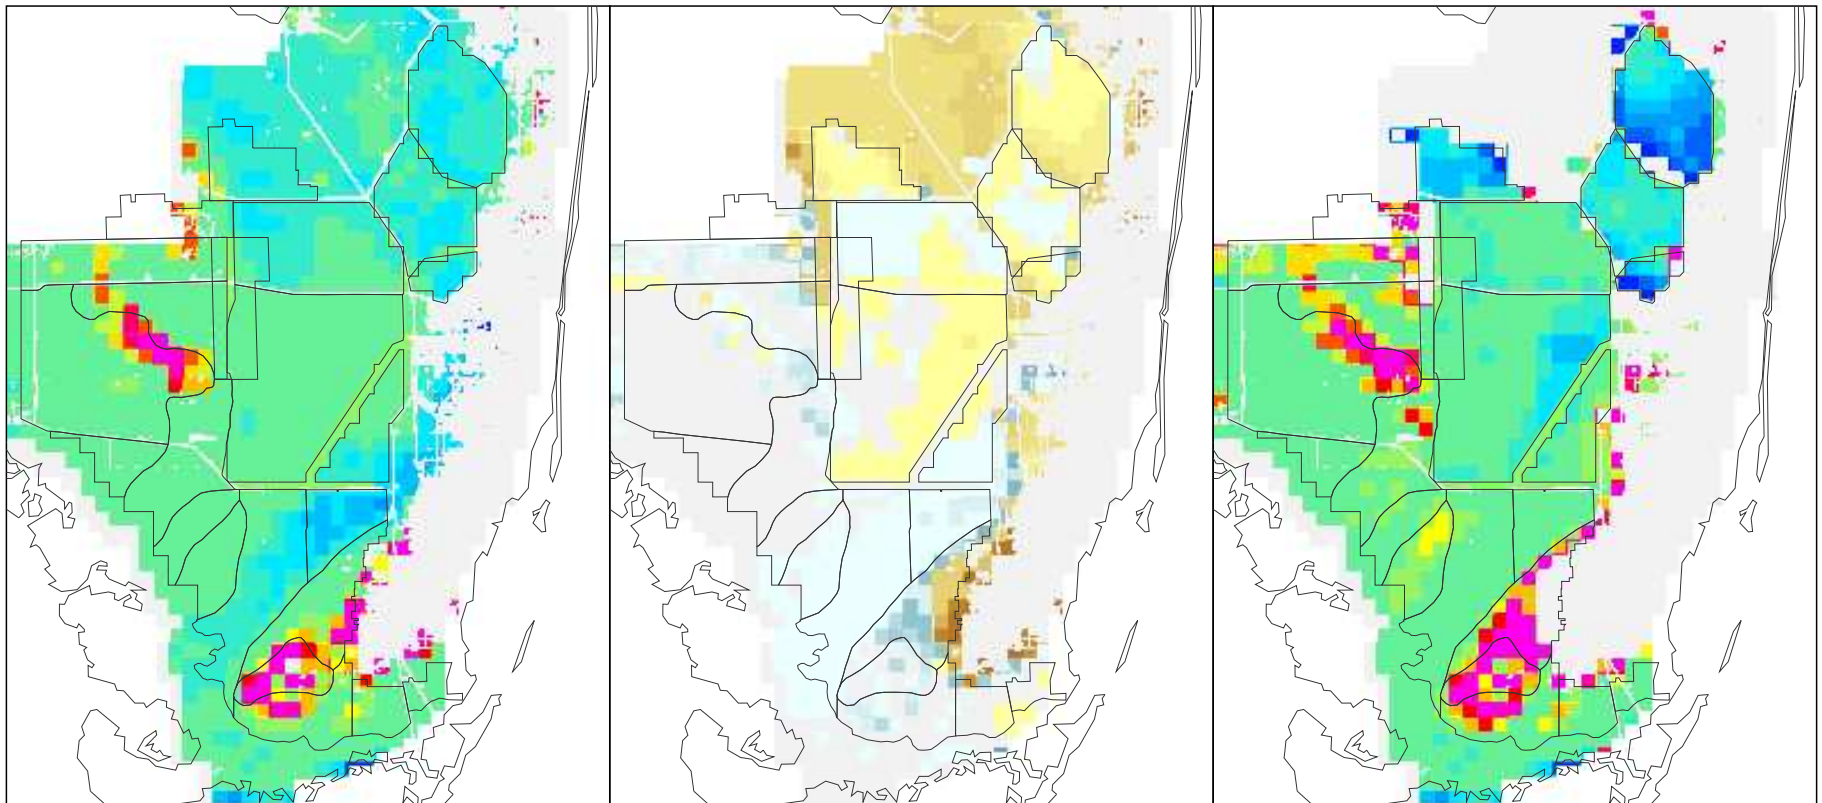

NSM Ver 4.6F

NSM Ver 4.6F – 2000B1 (2 mile)

2000B1 (2 mile)

Breeding Potential Index Value

Difference Legend

White-tailed Deer Breeding Potential for the Year 1974