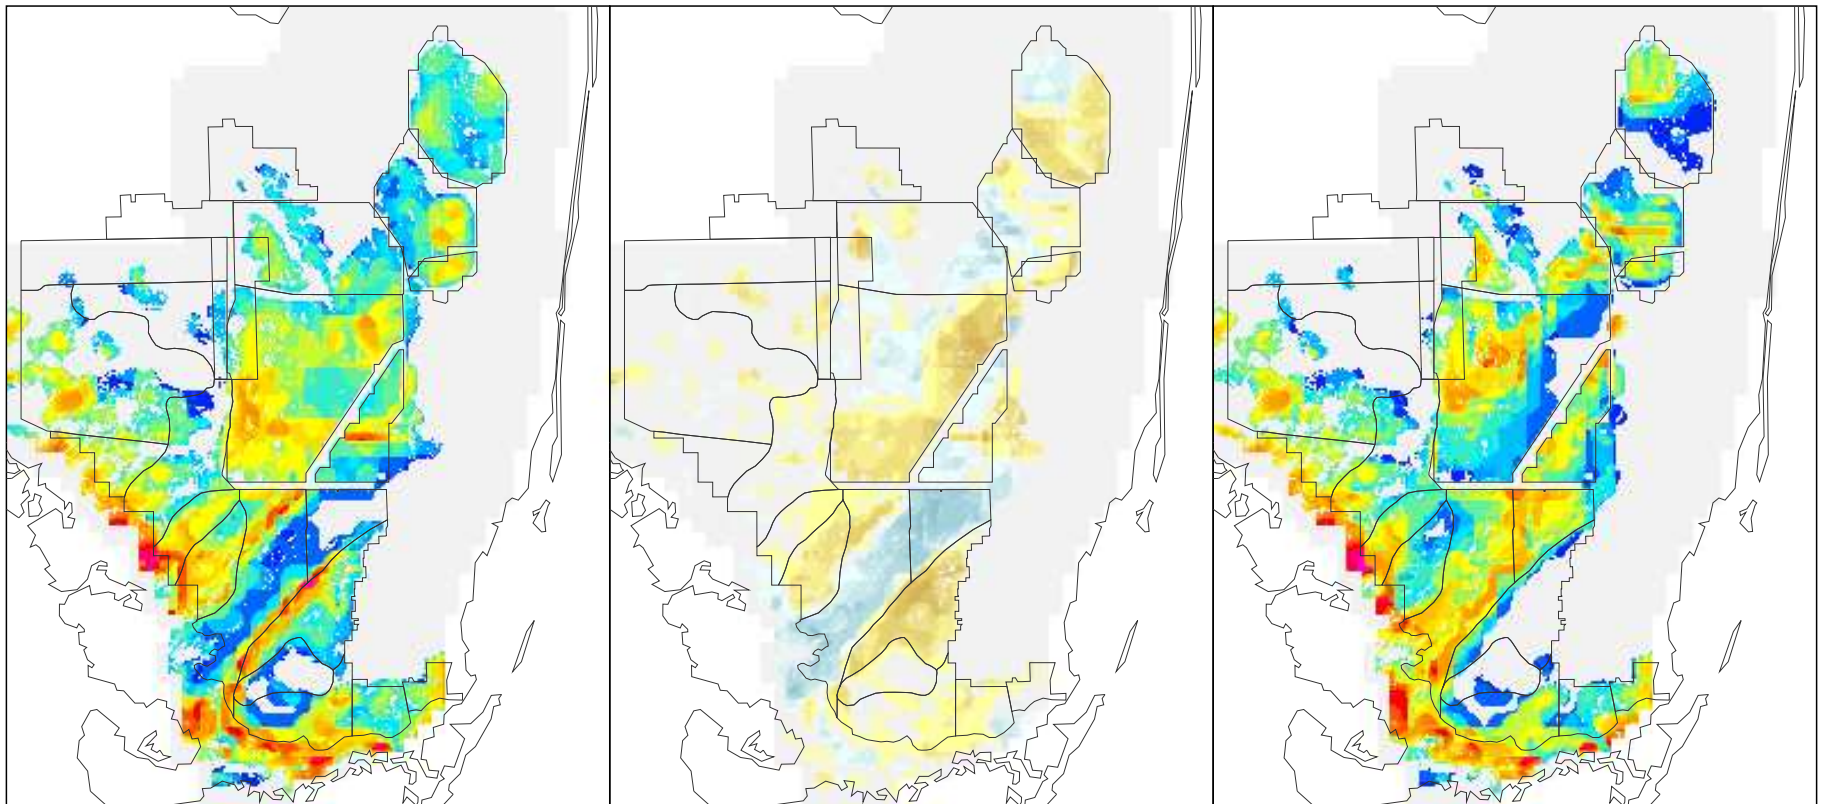

NSM Ver 4.6F

NSM Ver 4.6F – 2000B1 (2 mile)

2000B1 (2 mile)

Foraging Condition Index Value

Difference Legend

Short Legged Wading Bird Foraging Condition for the Year 1973