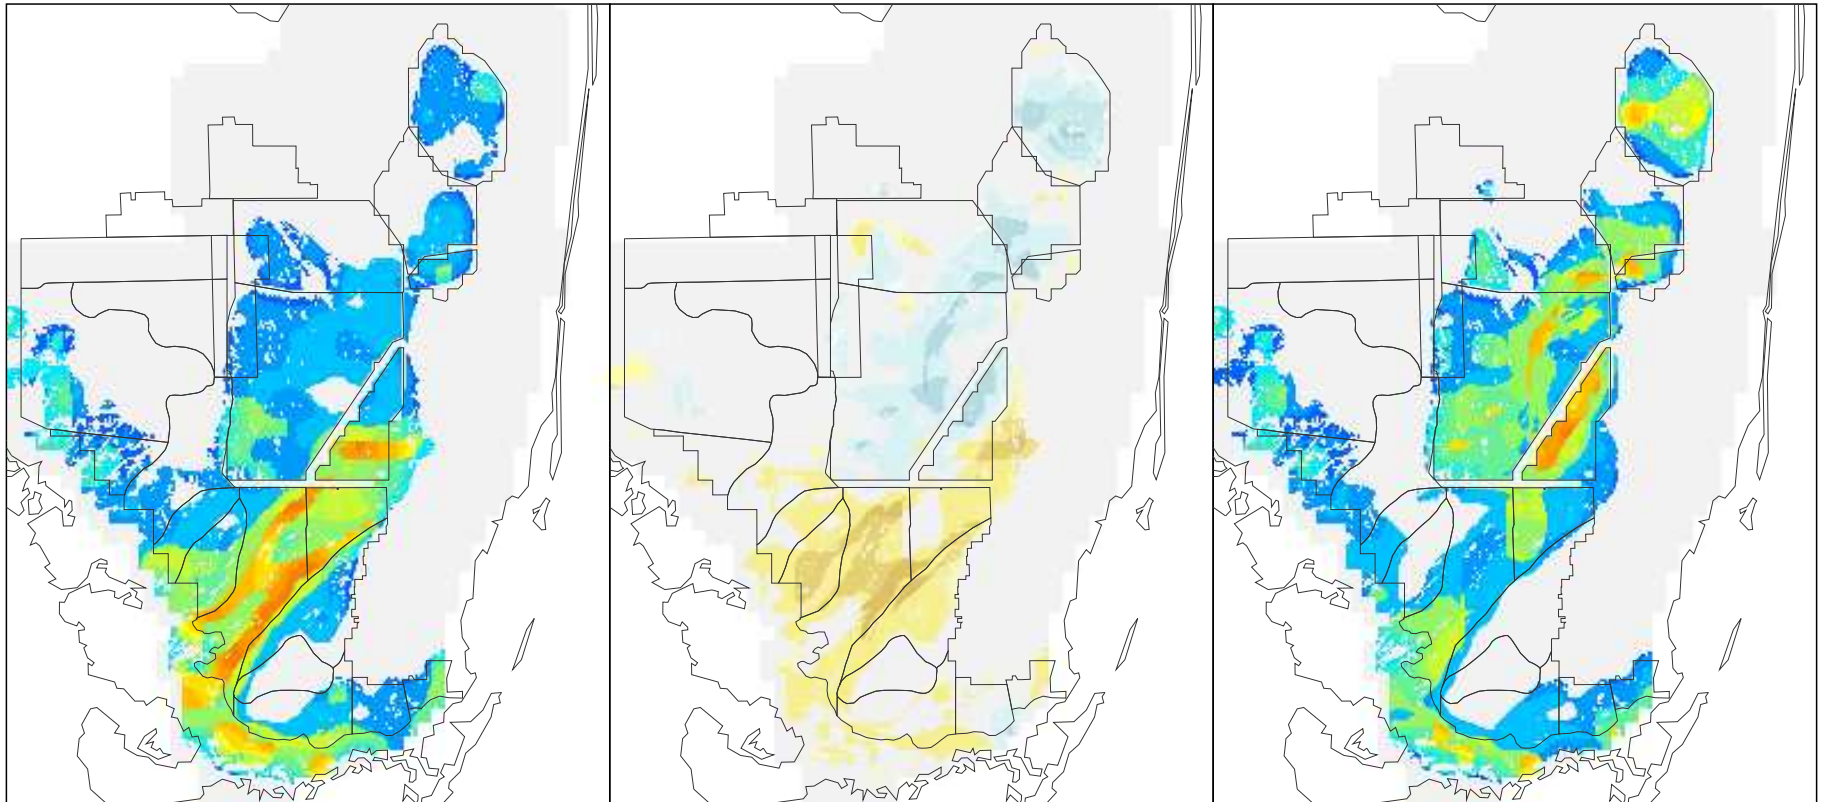

NSM Ver 4.6F

NSM Ver 4.6F – 2000B1 (2 mile)

2000B1 (2 mile)

Foraging Condition Index Value

Difference Legend

Long Legged Wading Bird Foraging Condition for the Year 1973