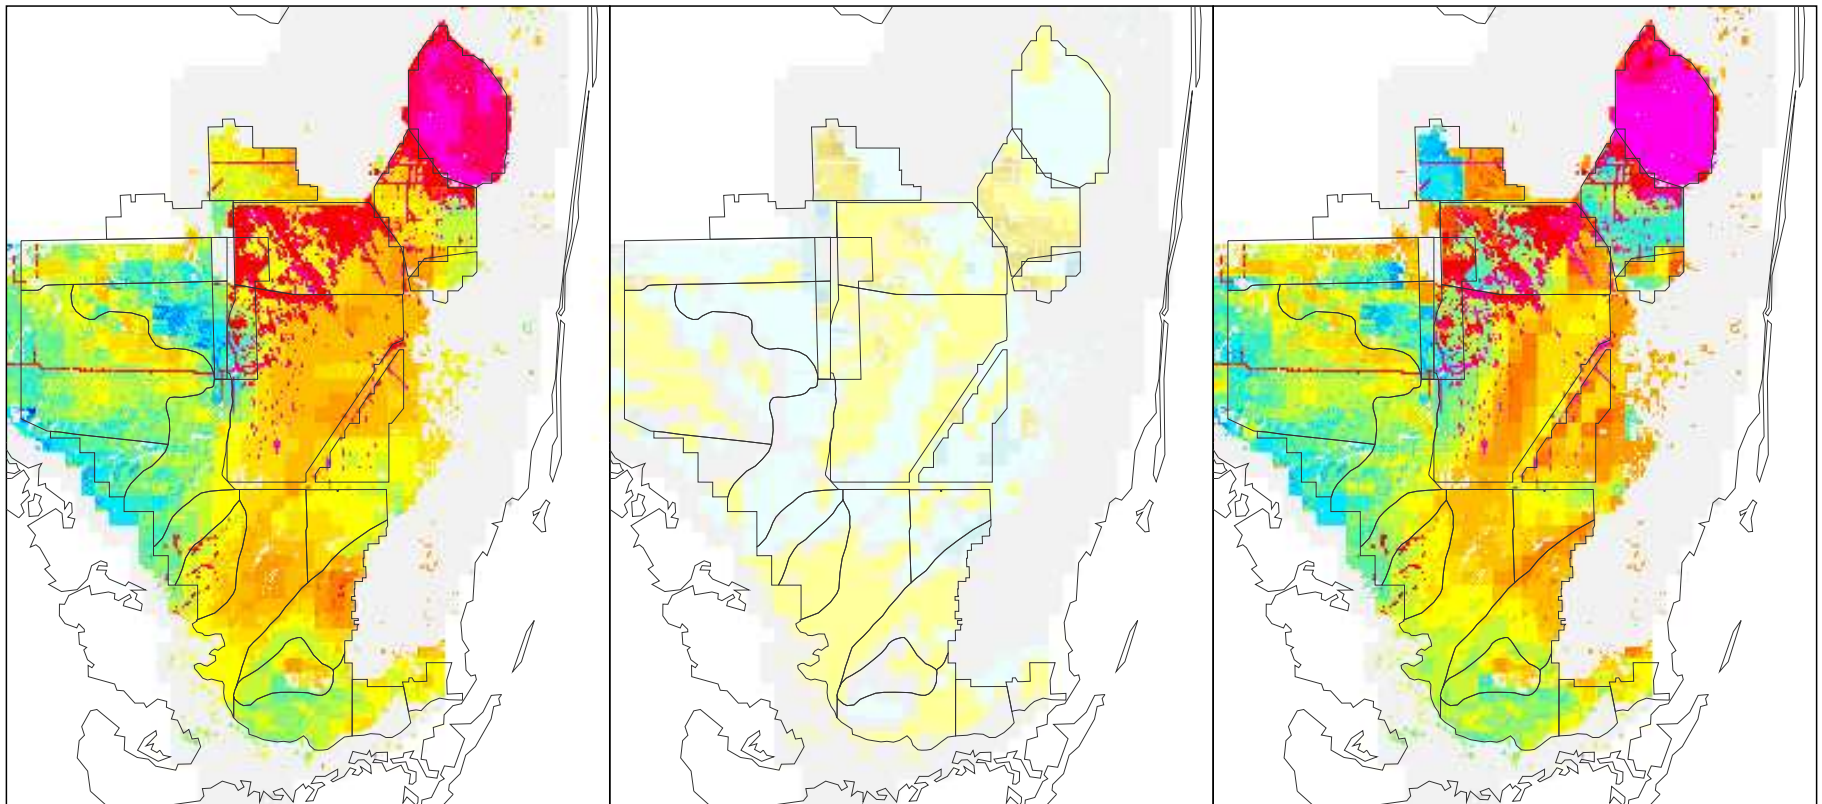

NSM Ver 4.6F

NSM Ver 4.6F – 2000B1 (2 mile)

2000B1 (2 mile)

Breeding Potential Index Value

Difference Legend

Alligator Breeding Potential for the Year 1973