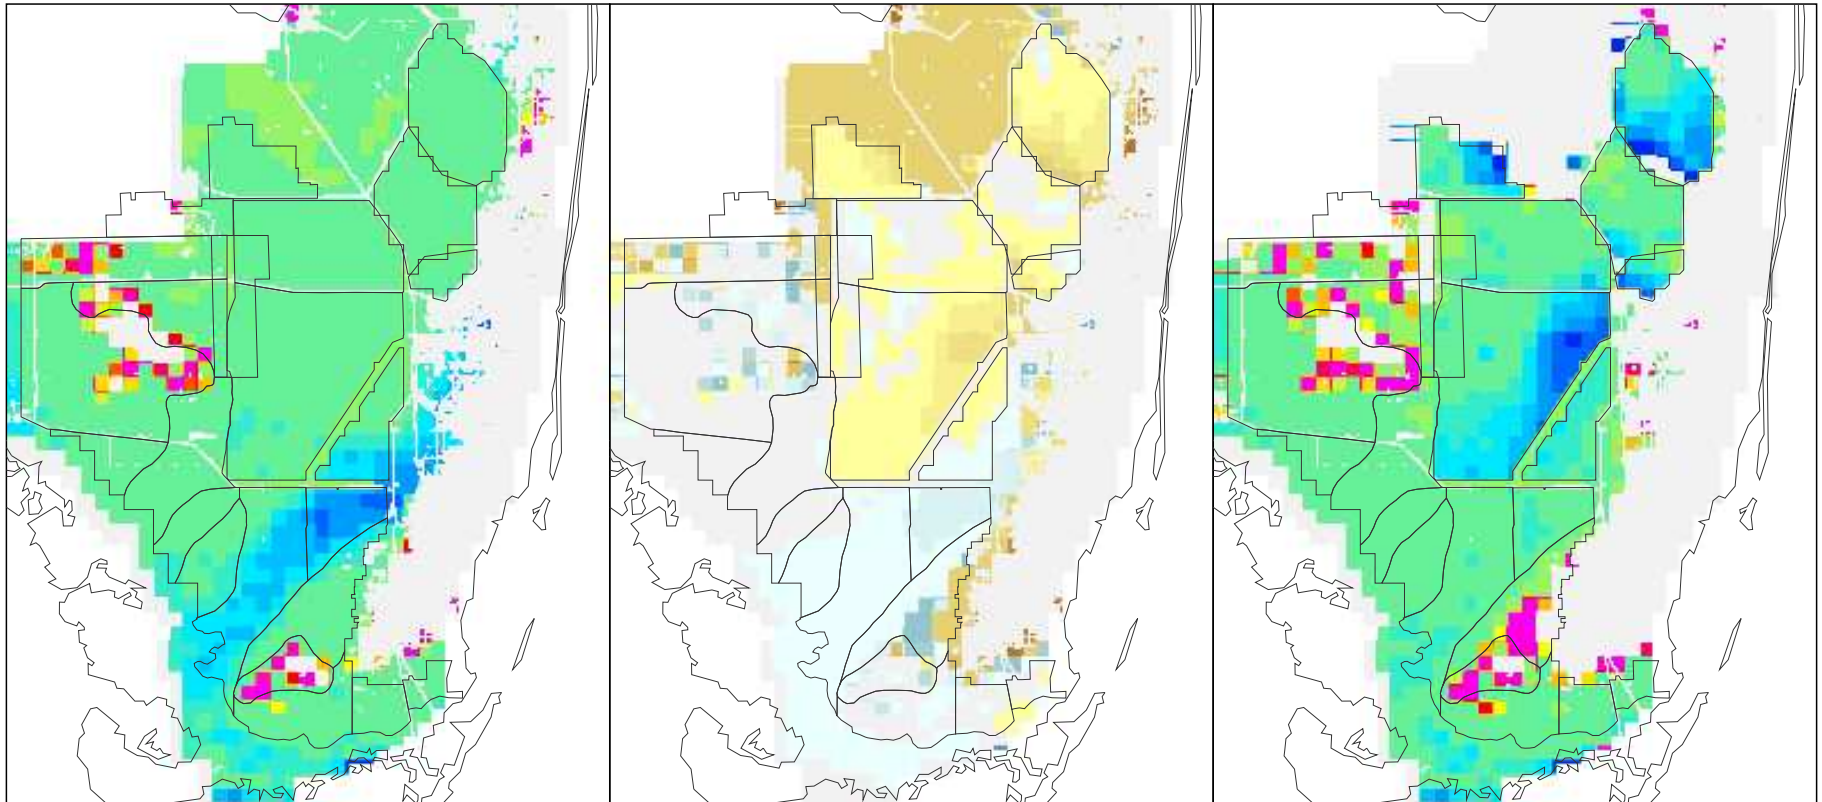

NSM Ver 4.6F

NSM Ver 4.6F – 2000B1 (2 mile)

2000B1 (2 mile)

Breeding Potential Index Value

Difference Legend

White-tailed Deer Breeding Potential for the Year 1973