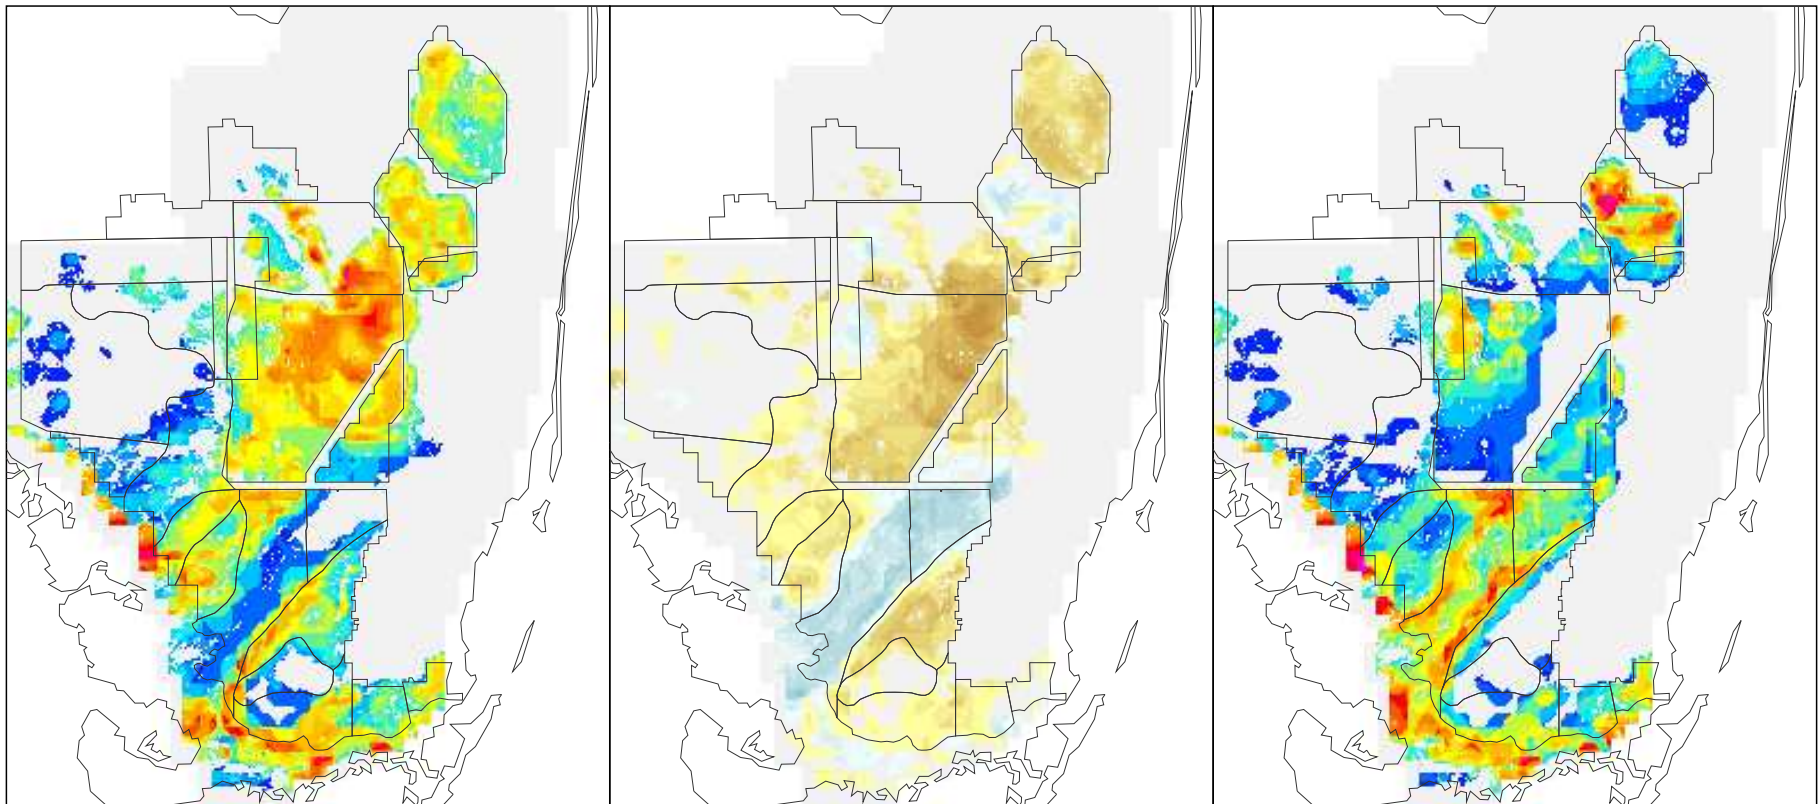

NSM Ver 4.6F

NSM Ver 4.6F – 2000B1 (2 mile)

2000B1 (2 mile)

Foraging Condition Index Value

Difference Legend

Short Legged Wading Bird Foraging Condition for the Year 1968