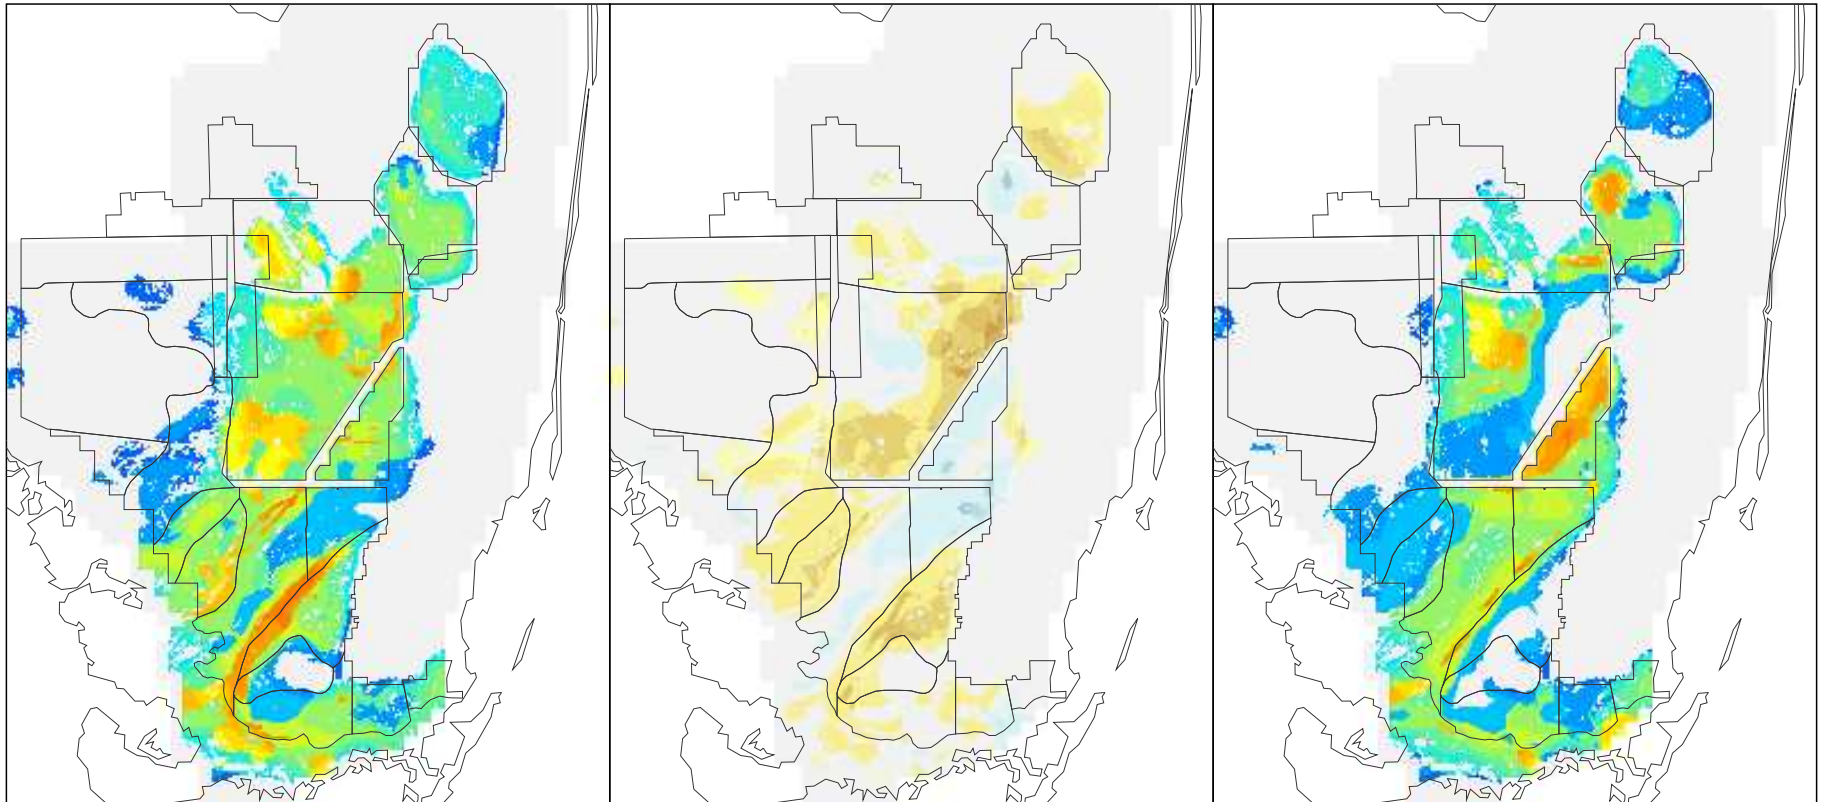

NSM Ver 4.6F

NSM Ver 4.6F – 2000B1 (2 mile)

2000B1 (2 mile)

Foraging Condition Index Value

Difference Legend

Long Legged Wading Bird Foraging Condition for the Year 1968