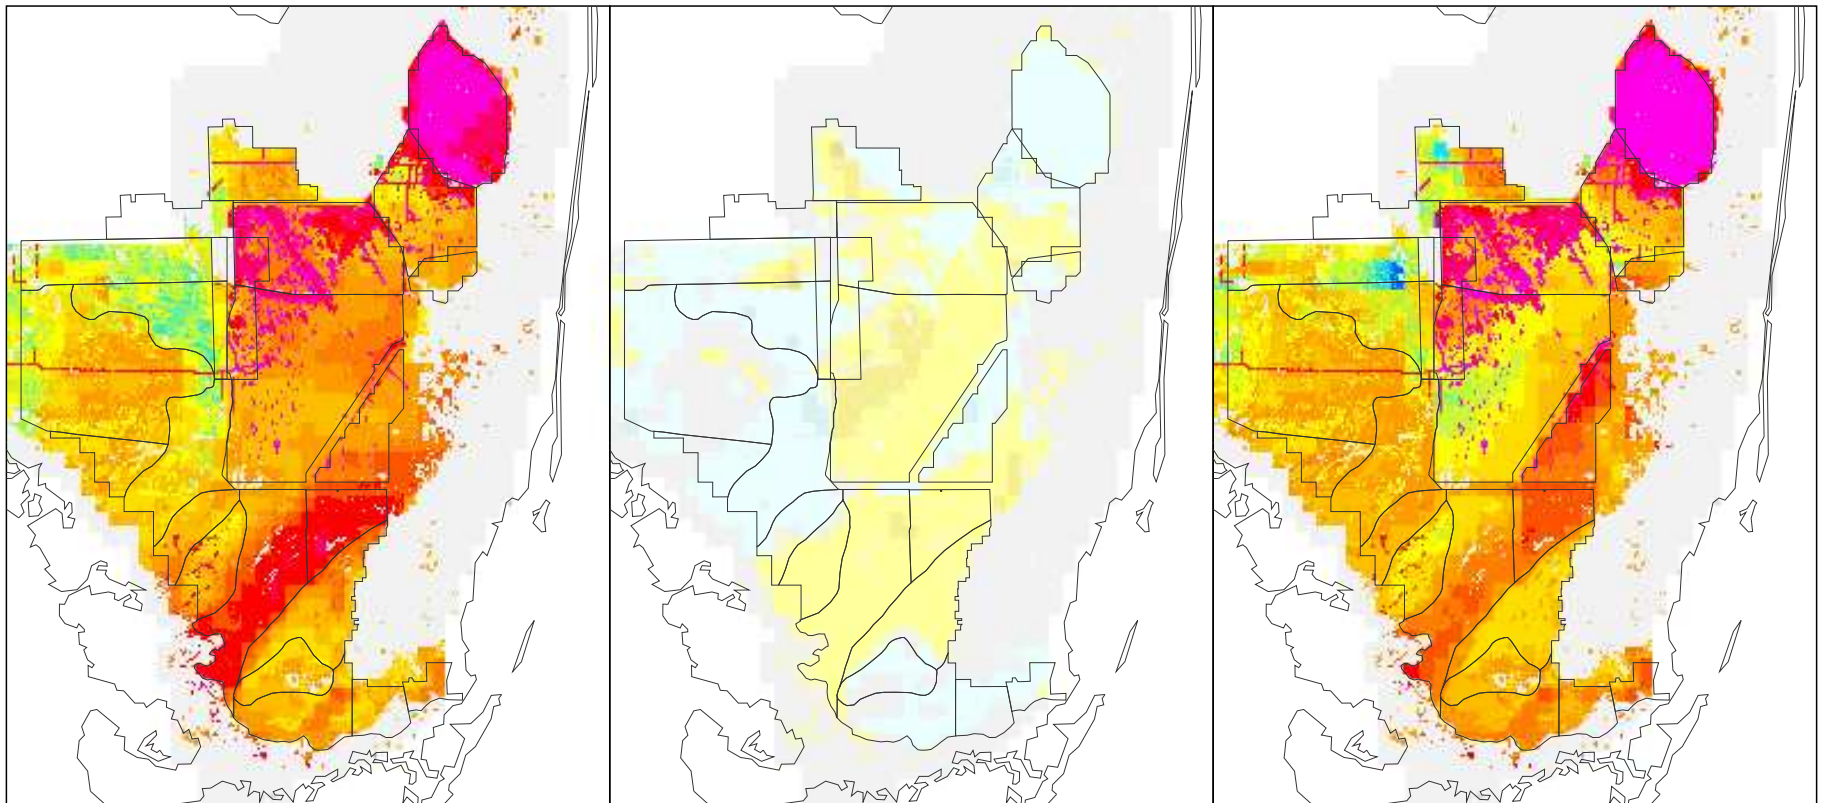

NSM Ver 4.6F

NSM Ver 4.6F – 2000B1 (2 mile)

2000B1 (2 mile)

Breeding Potential Index Value

Difference Legend

Alligator Breeding Potential for the Year 1968