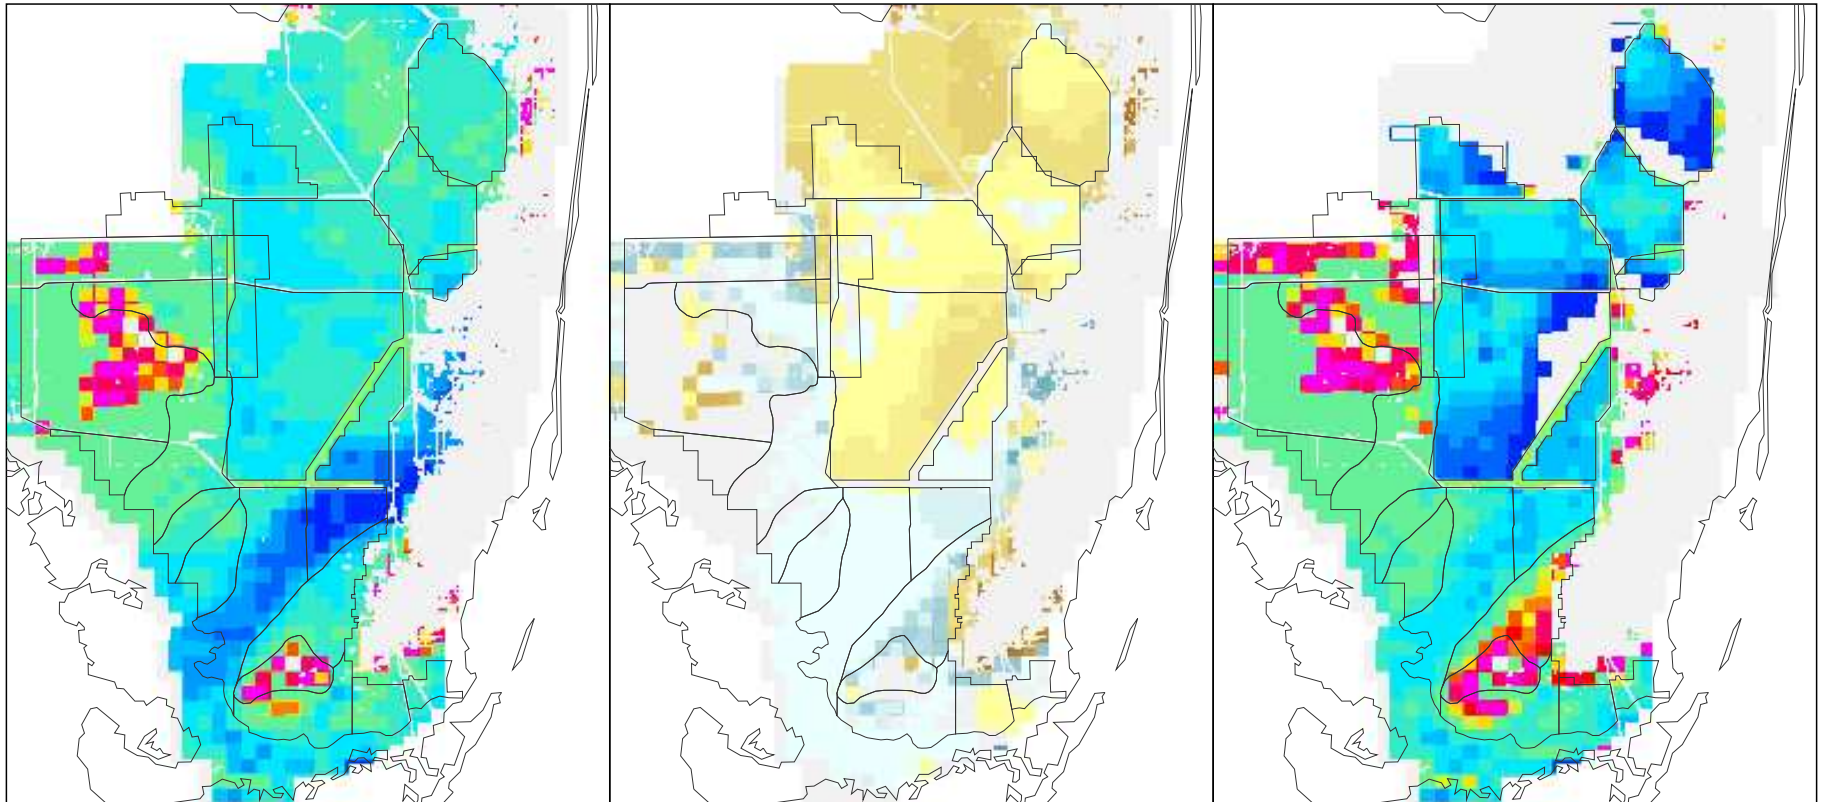

NSM Ver 4.6F

NSM Ver 4.6F – 2000B1 (2 mile)

2000B1 (2 mile)

Breeding Potential Index Value

Difference Legend

White-tailed Deer Breeding Potential for the Year 1968