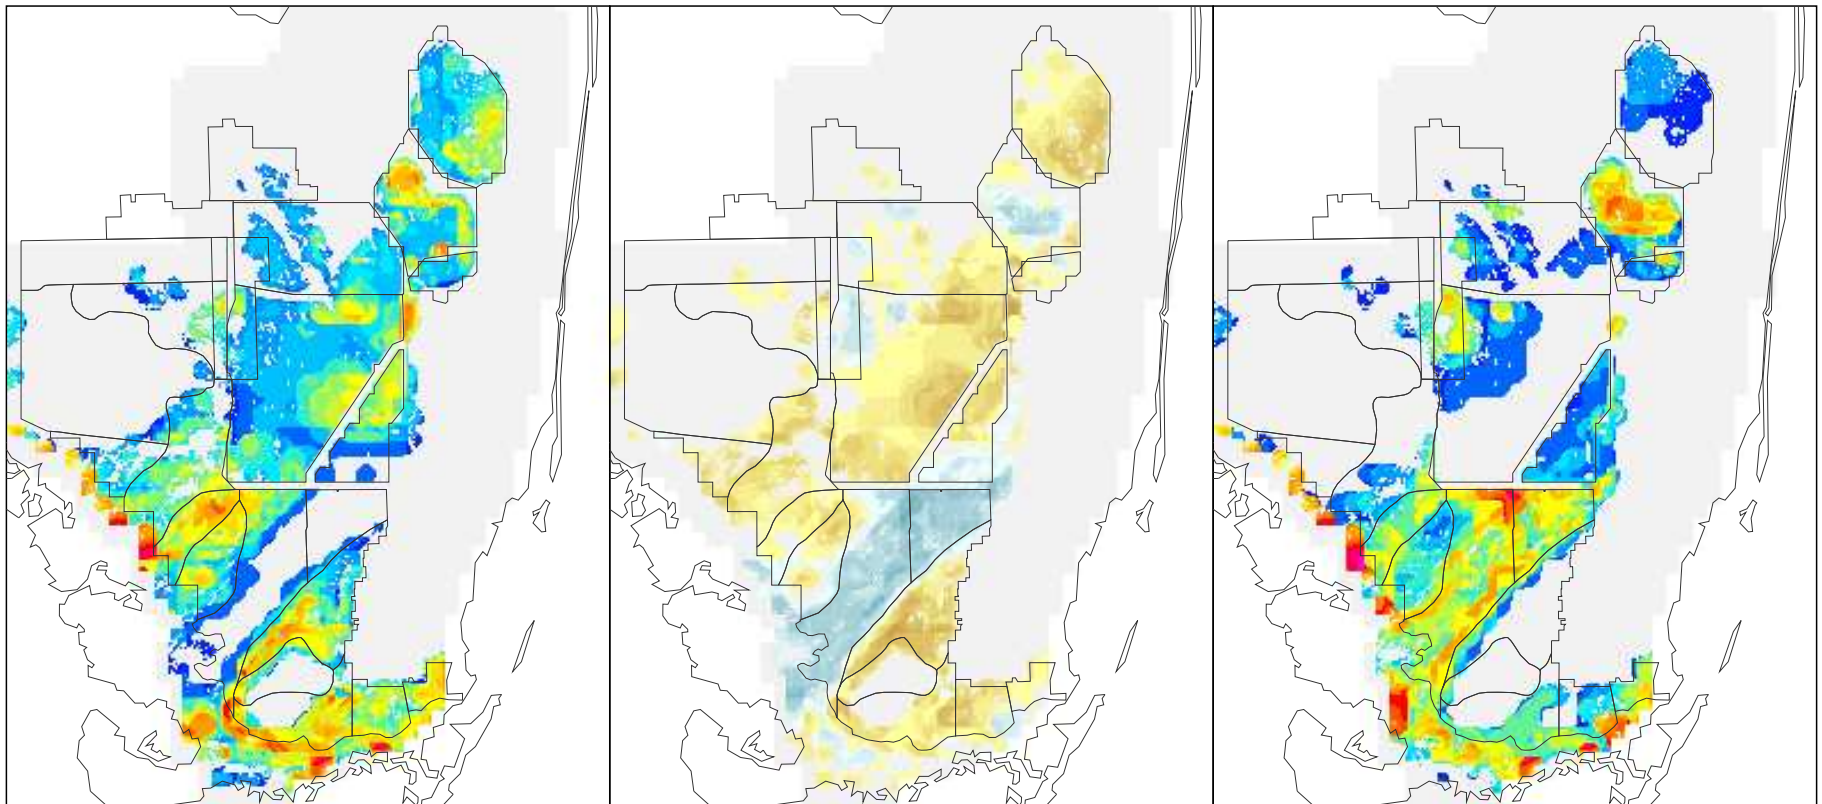

NSM Ver 4.6F

NSM Ver 4.6F – 2000B1 (2 mile)

2000B1 (2 mile)

Foraging Condition Index Value

Difference Legend

Short Legged Wading Bird Foraging Condition for the Year 1967