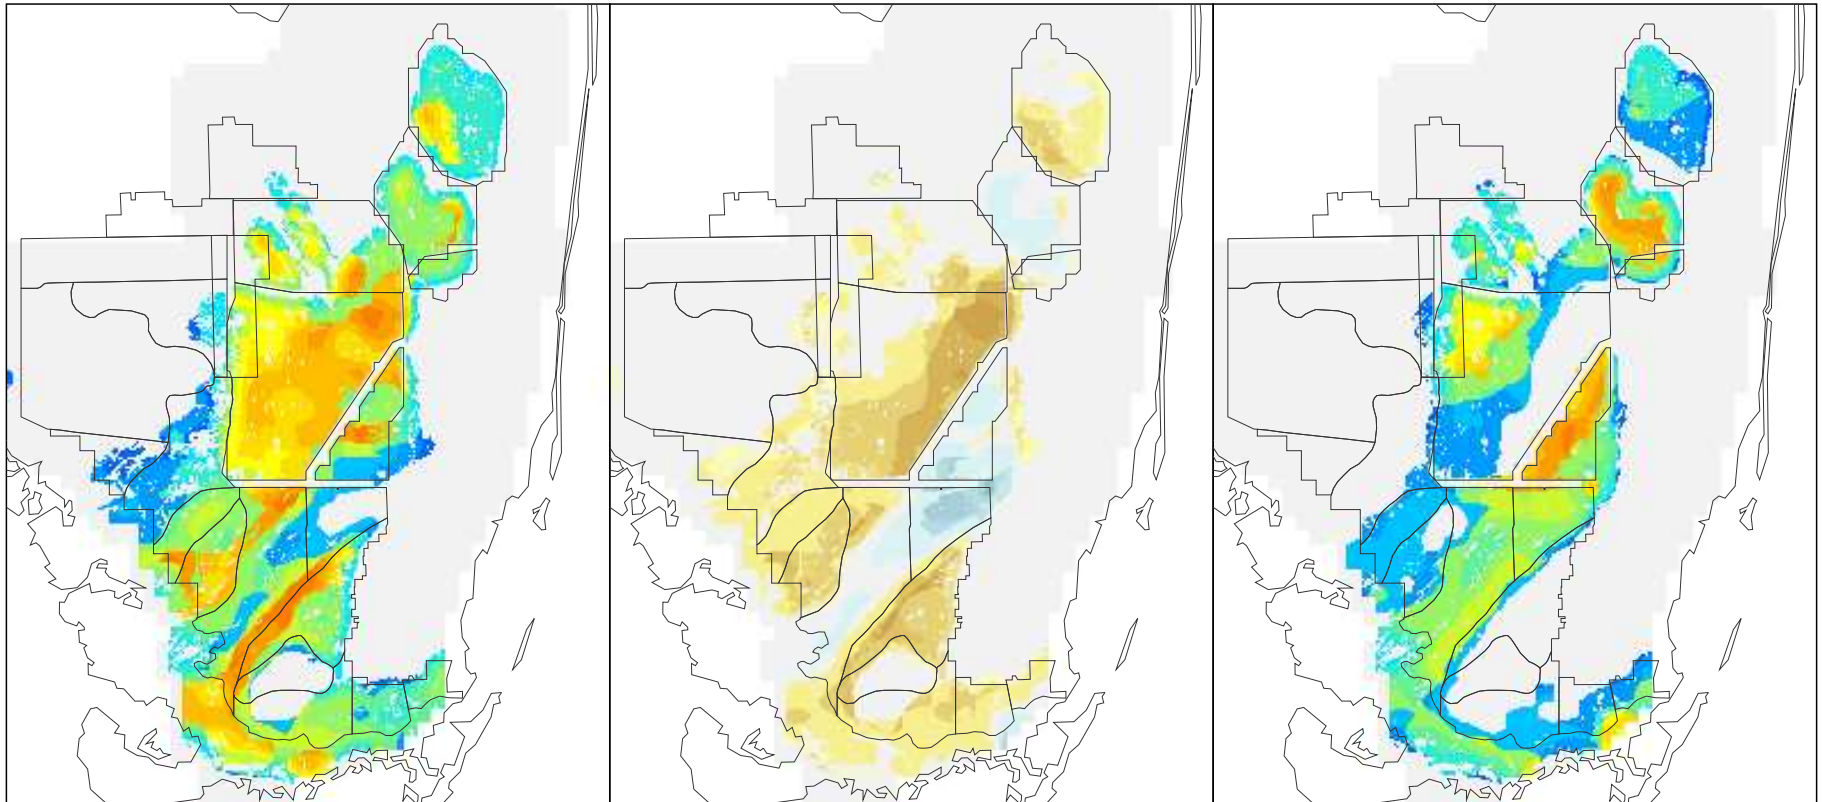

NSM Ver 4.6F

NSM Ver 4.6F – 2000B1 (2 mile)

2000B1 (2 mile)

Foraging Condition Index Value

Difference Legend

Long Legged Wading Bird Foraging Condition for the Year 1967