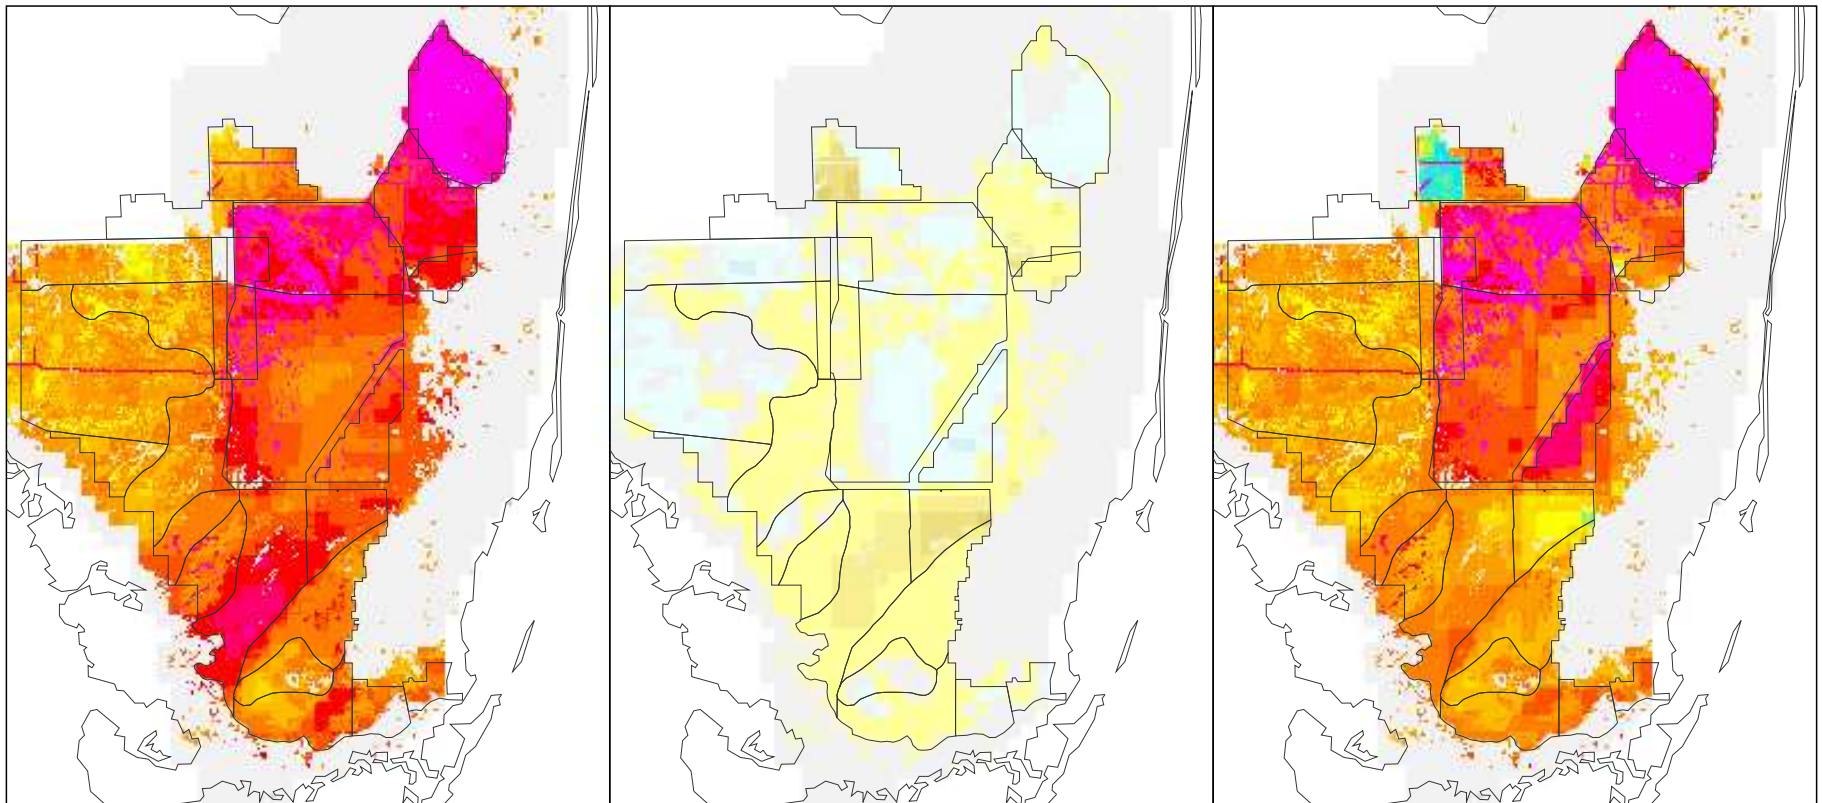

NSM Ver 4.6F

NSM Ver 4.6F – 2000B1 (2 mile)

2000B1 (2 mile)

Breeding Potential Index Value

Difference Legend

Alligator Breeding Potential for the Year 1967