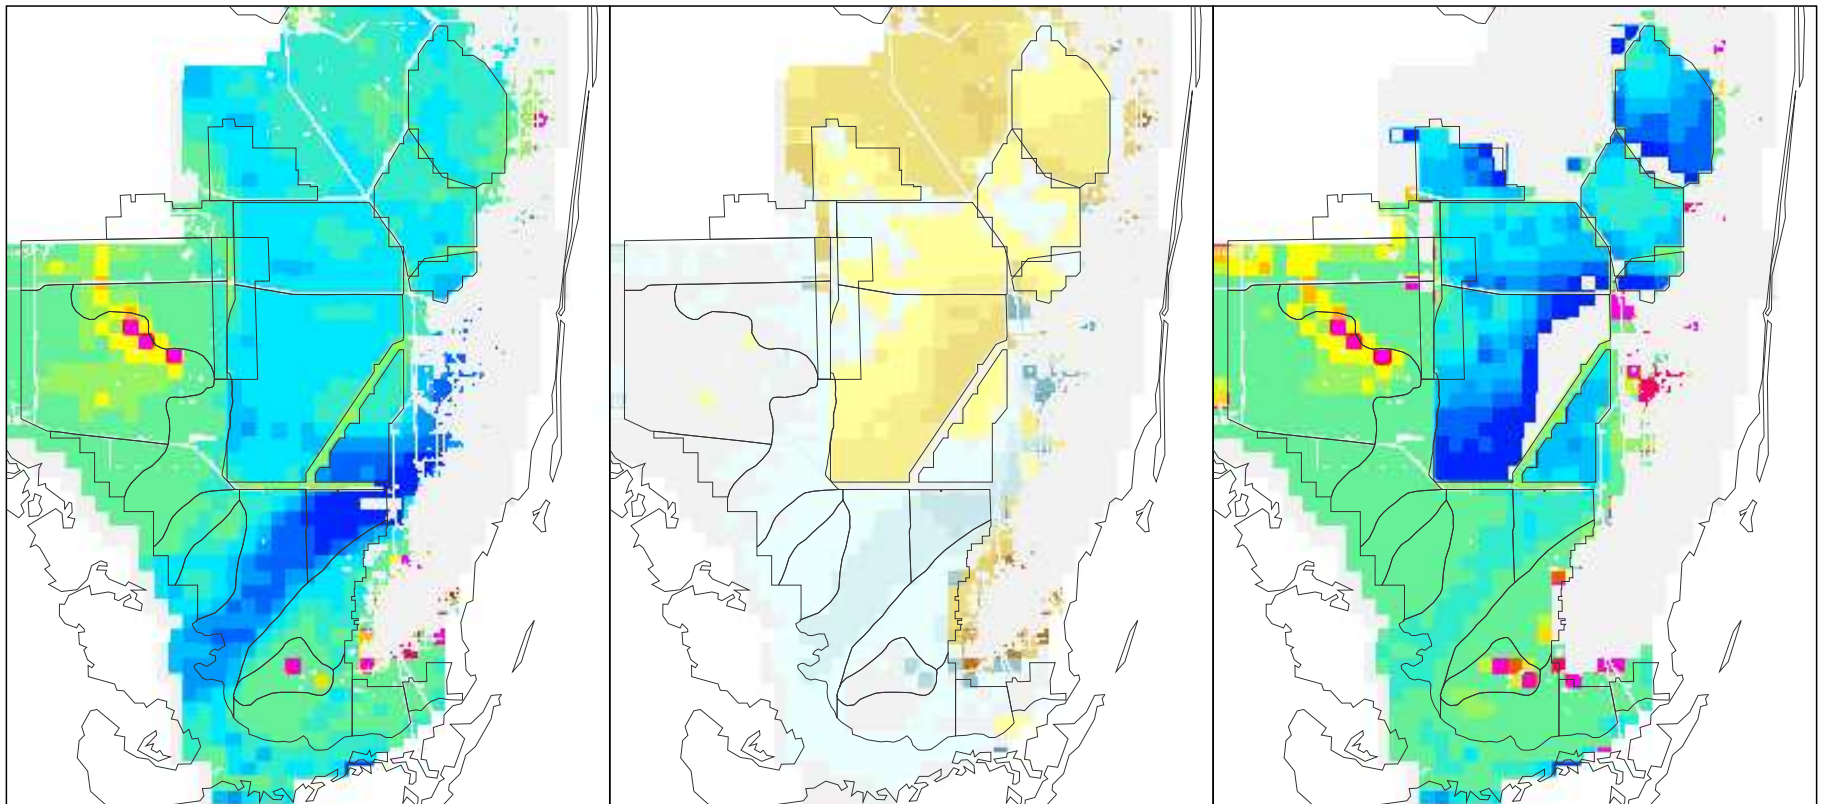

NSM Ver 4.6F

NSM Ver 4.6F – 2000B1 (2 mile)

2000B1 (2 mile)

Breeding Potential Index Value

Difference Legend

White-tailed Deer Breeding Potential for the Year 1967