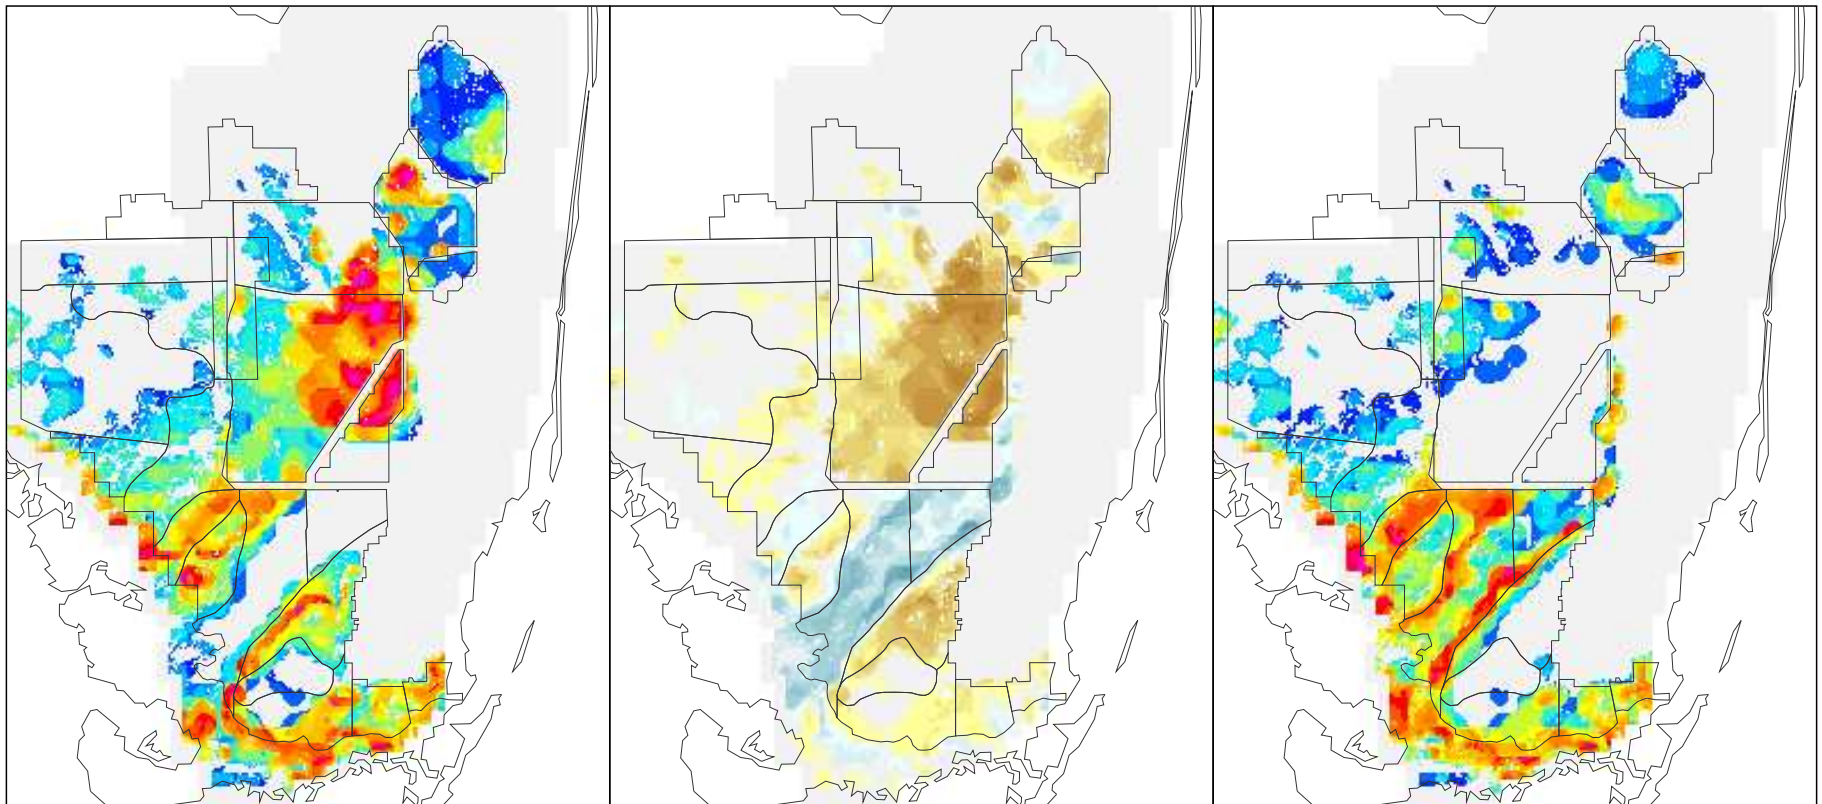

NSM Ver 4.6F

NSM Ver 4.6F – 2000B1 (2 mile)

2000B1 (2 mile)

Foraging Condition Index Value

Difference Legend

Short Legged Wading Bird Foraging Condition for the Year 1966