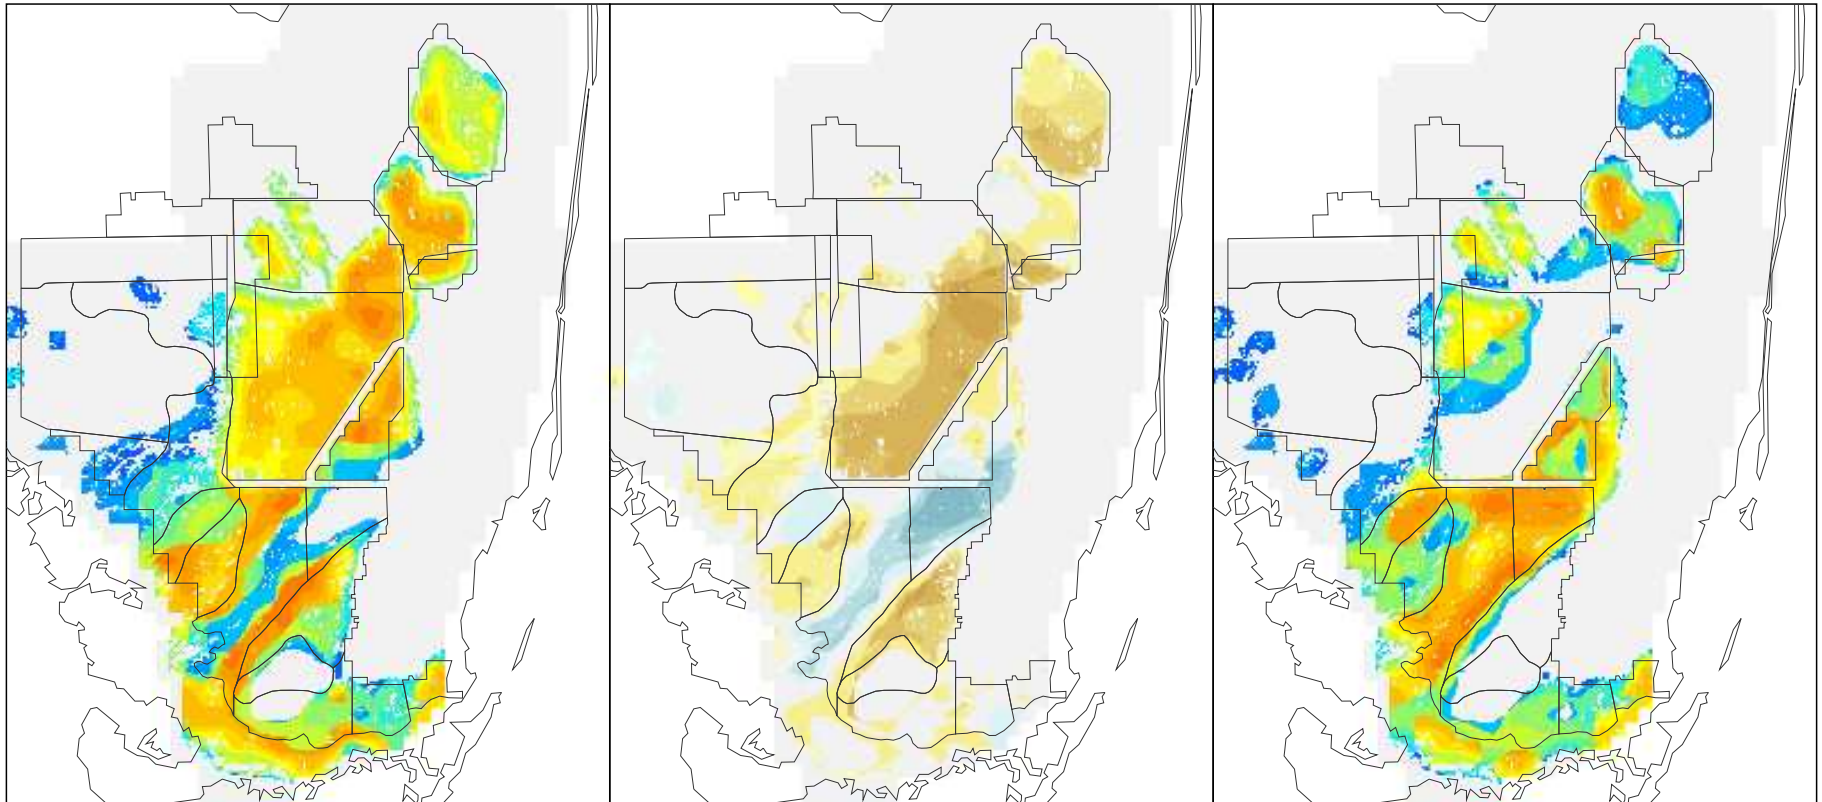

NSM Ver 4.6F

NSM Ver 4.6F – 2000B1 (2 mile)

2000B1 (2 mile)

Foraging Condition Index Value

Difference Legend

Long Legged Wading Bird Foraging Condition for the Year 1966