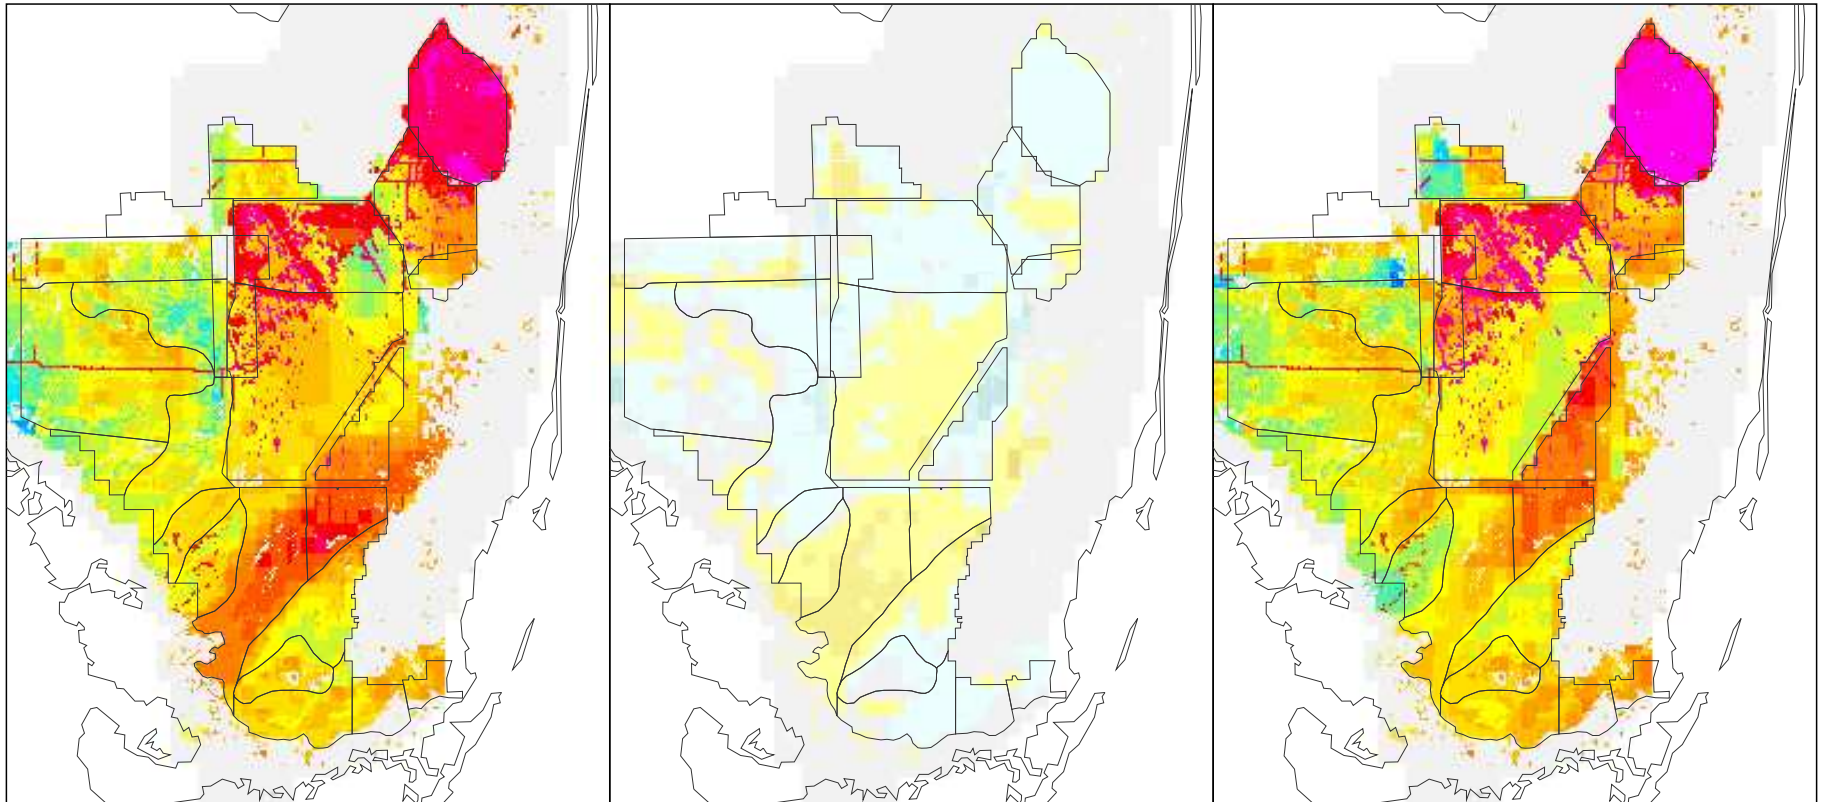

NSM Ver 4.6F

NSM Ver 4.6F – 2000B1 (2 mile)

2000B1 (2 mile)

Breeding Potential Index Value

Difference Legend

Alligator Breeding Potential for the Year 1966